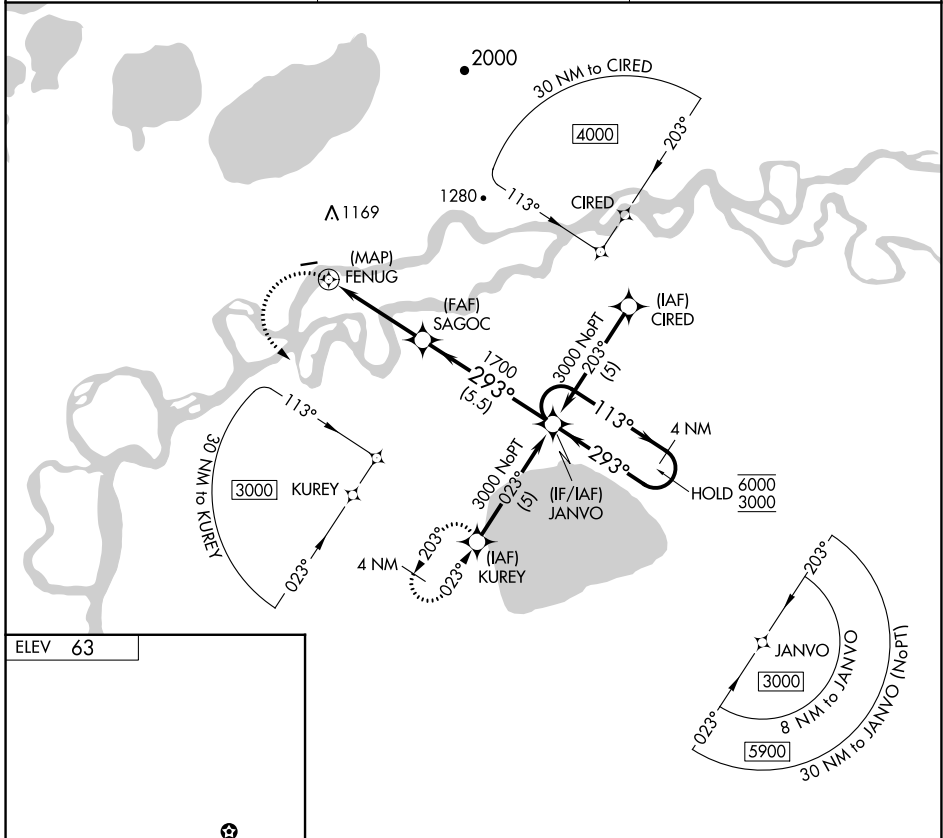

APP CRS <b>293°</b>	Rwy Idg TDZE Apt Elev	<b>N/A</b> <b>N/A</b> <b>63</b>
------------------------	-----------------------------	---------------------------------------

# RNAV (GPS)-A

KALSKAG (KLG)(PALG)

RNP APCH - GPS.	MISSED APPROACH: Climbing left turn to 3000 direct KUREY and hold, continue climb-in hold to 3000.
Procedure NA at night. Circling NA north of Rwy 7-25.	

AWOS-3P <b>119.025</b>	ANCHORAGE CENTER <b>118.15 251.05</b>	UNICOM <b>122.8 (CTAF) 0</b>
---------------------------	--	---------------------------------

CATEGORY	A	B	C	D
CIRCLING	520-1 457 (500-1)	700-1 637 (700-1)	NA	

AK, 31 OCT 2024 to 26 DEC 2024

AK, 31 OCT 2024 to 26 DEC 2024