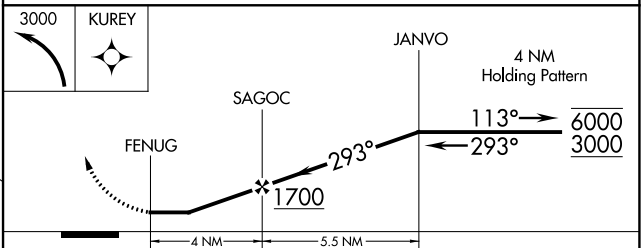

APP CRS 293°	Rwy Idg TDZE Apt Elev	N/A N/A 63

RNAV (GPS)-A

KALSKAG (KLG)(PALG)

RNP APCH - GPS.	MISSED APPROACH: Climbing left turn to 3000 direct KUREY and hold, continue climb-in hold to 3000.
Procedure NA at night. Circling NA north of Rwy 7-25.	

AWOS-3P 119.025	ANCHORAGE CENTER 118.15 251.05	UNICOM 122.8 (CTAF) 0

CATEGORY	A	B	C	D
CIRCLING	520-1 457 (500-1)	700-1 637 (700-1)	NA	

AK, 31 OCT 2024 to 26 DEC 2024

AK, 31 OCT 2024 to 26 DEC 2024