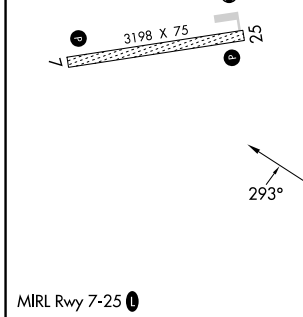

APP CRS 293°	Rwy Idg TDZE Apt Elev	N/A N/A 63

RNAV (GPS)-A

KALSKAG (KLG)(PALG)

RNP APCH - GPS.	MISSED APPROACH: Climbing left turn to 3000 direct KUREY and hold, continue climb-in hold to 3000.
Procedure NA at night. Circling NA north of Rwy 7-25.	

AWOS-3P 119.025	ANCHORAGE CENTER 118.15 251.05	UNICOM 122.8 (CTAF) 0

CATEGORY	A	B	C	D
CIRCLING	520-1 457 (500-1)	700-1 637 (700-1)	NA	

AK, 31 OCT 2024 to 26 DEC 2024

AK, 31 OCT 2024 to 26 DEC 2024