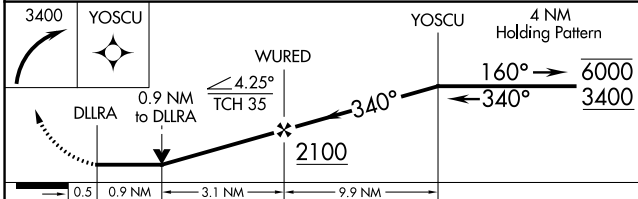

WAAS CH 93942 W36A	APP CRS 340°	Rwy Idg 3620 TDZE 58 Apt Elev 58
--	------------------------	---

RNAV (GPS) RWY 36

RUSSIAN MISSION (RSH)(PARS)

RNP APCH. Circling Rwy 18 NA at night. Rwy 36 helicopter visibility reduction below 3/4 SM NA. -30°C		MISSED APPROACH: Climbing right turn to 3400 direct YOSCU and hold.
AWOS-3P 118.375	ANCHORAGE CENTER 118.15 251.05	CTAF 122.9