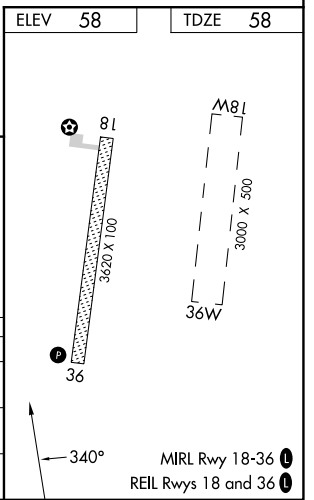

WAAS CH 93942 W36A	APP CRS 340°	Rwy Idg 3620 TDZE 58 Apt Elev 58
--	------------------------	---

RNAV (GPS) RWY 36

RUSSIAN MISSION (RSH)(PARS)

RNP APCH. Circling Rwy 18 NA at night. Rwy 36 helicopter visibility reduction below 3/4 SM NA. -30°C		MISSED APPROACH: Climbing right turn to 3400 direct YOSCU and hold.
AWOS-3P 118.375	ANCHORAGE CENTER 118.15 251.05	CTAF 122.9