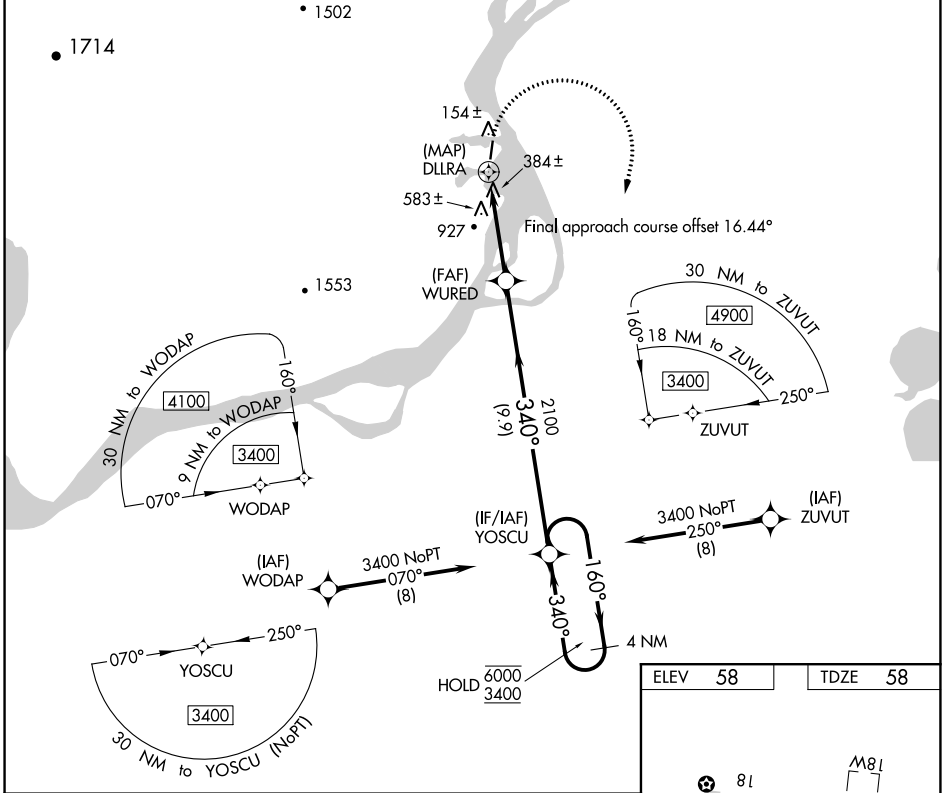

WAAS CH 93942 W36A	APP CRS 340°	Rwy Idg 3620 TDZE 58 Apt Elev 58
--	------------------------	---

RNAV (GPS) RWY 36

RUSSIAN MISSION (RSH)(PARS)

RNP APCH. Circling Rwy 18 NA at night. Rwy 36 helicopter visibility reduction below 3/4 SM NA. -30°C		MISSED APPROACH: Climbing right turn to 3400 direct YOSCU and hold.
AWOS-3P 118.375	ANCHORAGE CENTER 118.15 251.05	CTAF 122.9

CATEGORY	A	B	C	D
LP MDA	700-1 642 (700-1)		NA	
LNAV MDA	840-1 782 (800-1)		NA	
CIRCLING	840-1 782 (800-1)	840-1 1/4 782 (800-1 1/4)	1120-3 1062 (1100-3)	1360-3 1302 (1400-3)

AK, 31 OCT 2024 to 26 DEC 2024

AK, 31 OCT 2024 to 26 DEC 2024