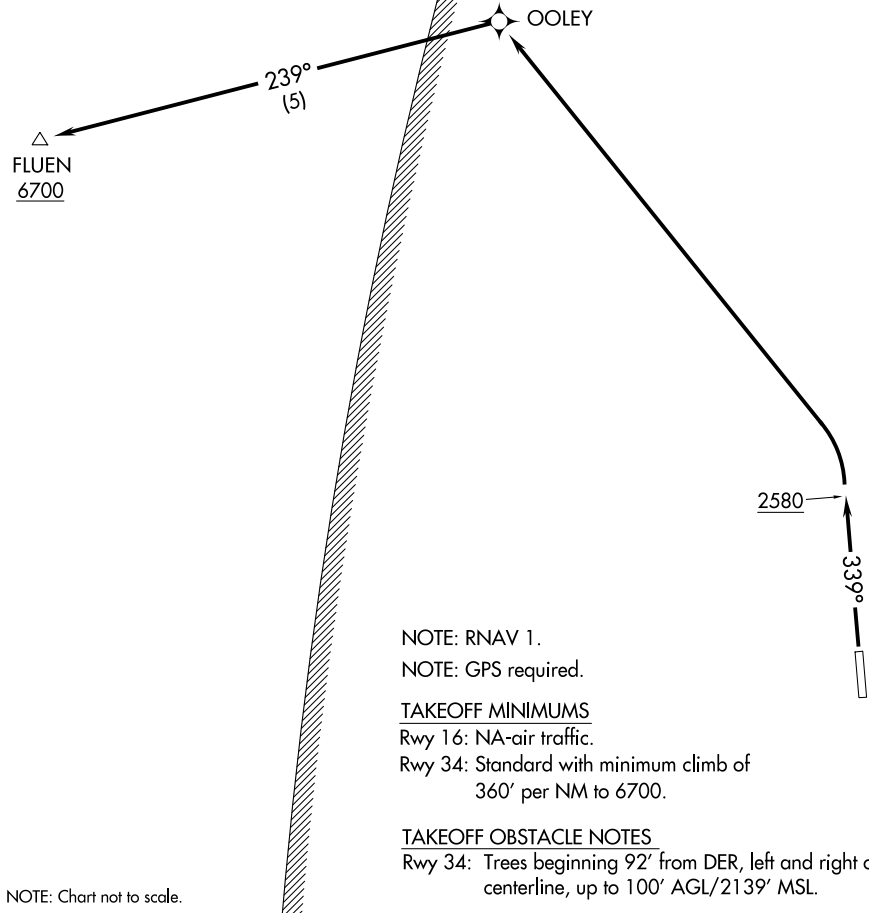

(FLUEN2.FLUEN) 21336

# FLUEN TWO DEPARTURE (OBSTACLE) (RNAV)

ELLS FLD/WILLITS MUNI (O28)  
AL-9480 (FAA) WILLITS, CALIFORNIA

OAKLAND CENTER  
132.2 350.3

MAXWELL 3 MOA

NOTE: Chart not to scale.

## DEPARTURE ROUTE DESCRIPTION

TAKEOFF RUNWAY 34: Climb heading 339° to 2580, then left turn direct OOLEY, and on track 239° to cross FLUEN at or above 6700.

(FLUEN2.FLUEN) 30JUN11

WILLITS, CALIFORNIA  
ELLS FLD/WILLITS MUNI (O28)

SW-2, 28 NOV 2024 to 26 DEC 2024

SW-2, 28 NOV 2024 to 26 DEC 2024