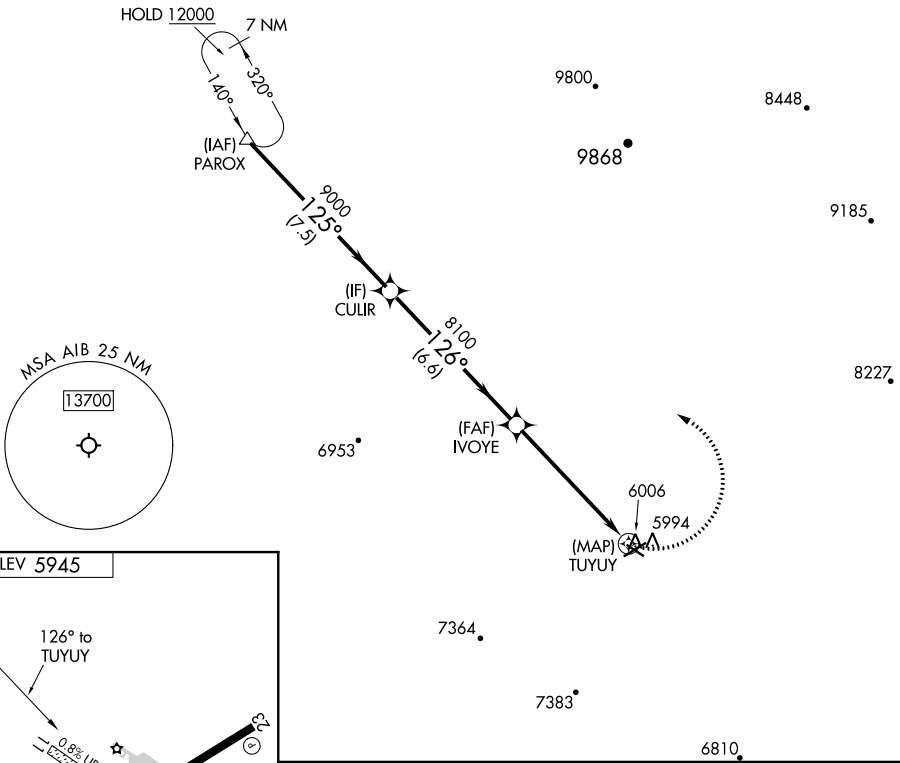

APP CRS 126°	Rwy Idg TDZE Apt Elev	N/A N/A 5945
------------------------	-----------------------------	---

RNAV (GPS)-A

HOPKINS FLD (AIB)

RNP APCH-GPS.
 ⚠ Circling NA to Rwys 11 and 29. Circling Rwy 23 NA at night.
 ⚠ When local altimeter setting not received, procedure NA.

MISSED APPROACH: Climbing left turn to 12000 direct PAROX and hold, continue climb-in-hold to 12000.

AWOS-3 132.525	DENVER CENTER 127.1	UNICOM 122.8 (CTAF)
--------------------------	-------------------------------	-------------------------------

All arrivals on V244 descend to 12000 in PAROX holding pattern before departing PAROX.
 NoPT for arrival at PAROX on V391 southbound.

CATEGORY	A	B	C	D
CIRCLING	6320-1 375 (400-1)	6400-1 455 (500-1)	6800-2½ 855 (900-2½)	NA

SW-1, 28 NOV 2024 to 26 DEC 2024

SW-1, 28 NOV 2024 to 26 DEC 2024