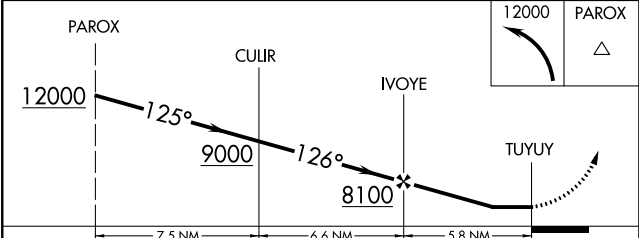

MISSED APPROACH: Climbing left turn to 12000 direct PAROX and hold, continue climb-in-hold to 12000.

AWOS-3 132.525	DENVER CENTER 127.1	UNICOM 122.8 (CTAF)
--------------------------	-------------------------------	-------------------------------

All arrivals on V244 descend to 12000 in PAROX holding pattern before departing PAROX.
 NoPT for arrival at PAROX on V391 southbound.

CATEGORY	A	B	C	D
CIRCLING	6320-1 375 (400-1)	6400-1 455 (500-1)	6800-2½ 855 (900-2½)	NA