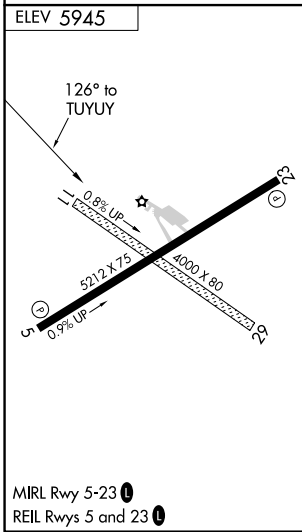

APP CRS 126°	Rwy Idg TDZE Apt Elev	N/A N/A 5945
------------------------	-----------------------------	---

RNAV (GPS)-A

HOPKINS FLD (AIB)

RNP APCH-GPS.
 ⚠ Circling NA to Rwys 11 and 29. Circling Rwy 23 NA at night.
 ⚠ When local altimeter setting not received, procedure NA.

MISSED APPROACH: Climbing left turn to 12000 direct PAROX and hold, continue climb-in-hold to 12000.

AWOS-3 132.525	DENVER CENTER 127.1	UNICOM 122.8 (CTAF)
--------------------------	-------------------------------	-------------------------------

All arrivals on V244 descend to 12000 in PAROX holding pattern before departing PAROX.
 NoPT for arrival at PAROX on V391 southbound.

CATEGORY	A	B	C	D
CIRCLING	6320-1 375 (400-1)	6400-1 455 (500-1)	6800-2½ 855 (900-2½)	NA