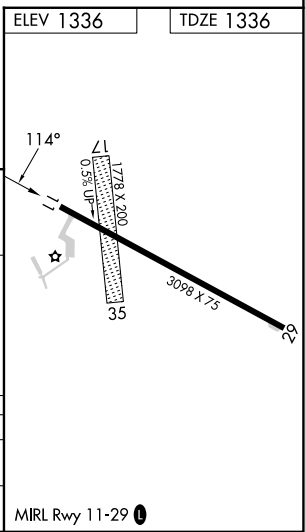

APP CRS	Rwy Idg	3098
114°	TDZE	1336
	Apt Elev	1336

RNAV (GPS) RWY 11

TRACY MUNI (TKC)

RNP APCH - GPS.	MISSED APPROACH: Climb to 3000 direct DUPPA and hold.
▼ Procedure NA at night. Rwy 11 helicopter visibility reduction below 1 SM NA. Circling NA to Rwy 17-35.	

AWOS-3PT 120.0	MINNEAPOLIS CENTER 127.1 290.2	CTAF 122.9

CATEGORY	A	B	C	D
LNAV MDA	1920-1	584 (600-1)		NA
CIRCLING	1960-1	624 (700-1)		NA

NC-1, 28 NOV 2024 to 26 DEC 2024

NC-1, 28 NOV 2024 to 26 DEC 2024