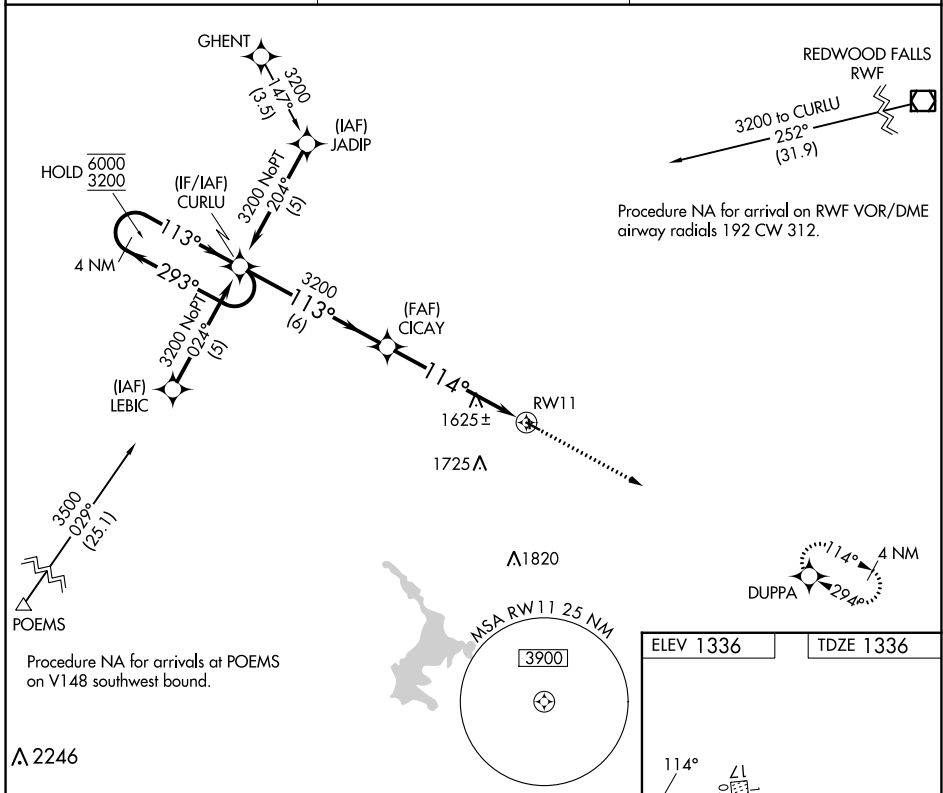

APP CRS	Rwy Idg	3098
114°	TDZE	1336
	Apt Elev	1336

RNAV (GPS) RWY 11

TRACY MUNI (TKC)

RNP APCH - GPS.	MISSED APPROACH: Climb to 3000 direct DUPPA and hold.
<p>▼ Procedure NA at night. Rwy 11 helicopter visibility reduction below 1 SM NA. Circling NA to Rwy 17-35.</p>	

AWOS-3PT 120.0	MINNEAPOLIS CENTER 127.1 290.2	CTAF 122.9
--------------------------	--	----------------------

CATEGORY	A	B	C	D
LNAV MDA	1920-1	584 (600-1)		NA
CIRCLING	1960-1	624 (700-1)		NA

NC-1, 28 NOV 2024 to 26 DEC 2024

NC-1, 28 NOV 2024 to 26 DEC 2024