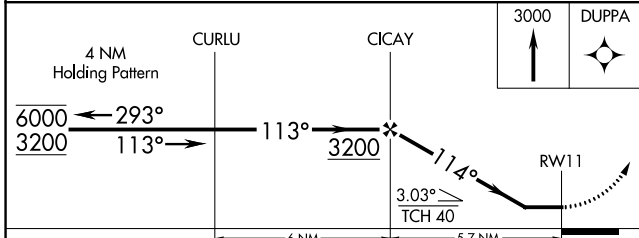

APP CRS	Rwy Idg	3098
114°	TDZE	1336
	Apt Elev	1336

RNAV (GPS) RWY 11

TRACY MUNI (TKC)

RNP APCH - GPS.	MISSED APPROACH: Climb to 3000 direct DUPPA and hold.
▼ Procedure NA at night. Rwy 11 helicopter visibility reduction below 1 SM NA. Circling NA to Rwy 17-35.	

AWOS-3PT 120.0	MINNEAPOLIS CENTER 127.1 290.2	CTAF 122.9

CATEGORY	A	B	C	D
LNAV MDA	1920-1	584 (600-1)		NA
CIRCLING	1960-1	624 (700-1)		NA

NC-1, 28 NOV 2024 to 26 DEC 2024

NC-1, 28 NOV 2024 to 26 DEC 2024