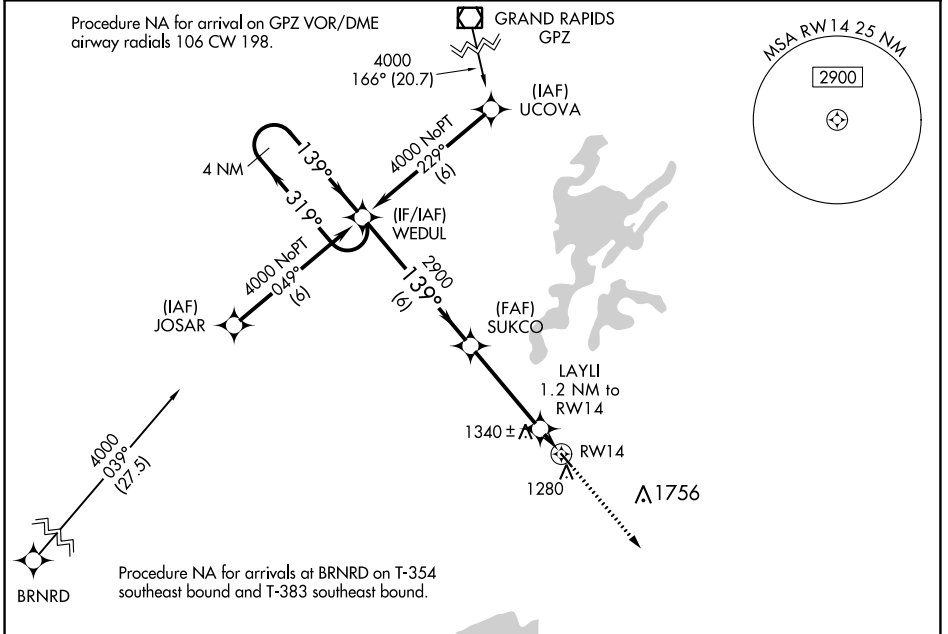

APP CRS	Rwy Idg	3400
139°	TDZE	1228
	Apt Elev	1228

RNAV (GPS) RWY 14

ISEDOR IVERSON (HZX)

▼ DME/DME RNP-0.3 NA. When local altimeter setting not received, use Aikin altimeter setting and increase all MDA 40 feet.

MISSED APPROACH: Climb to 4000 direct ZUDED and hold.

AWOS-3 119.575	MINNEAPOLIS CENTER 127.9 281.45	CTAF 122.9 0
--------------------------	---	------------------------

ELEV 1228	TDZE 1228
-----------	-----------

CATEGORY	A	B	C	D
LNAV MDA	1600-1	372 (400-1)	NA	
C CIRCLING	1660-1 432 (500-1)	1700-1 472 (500-1)	NA	

NC-1, 28 NOV 2024 to 26 DEC 2024

NC-1, 28 NOV 2024 to 26 DEC 2024