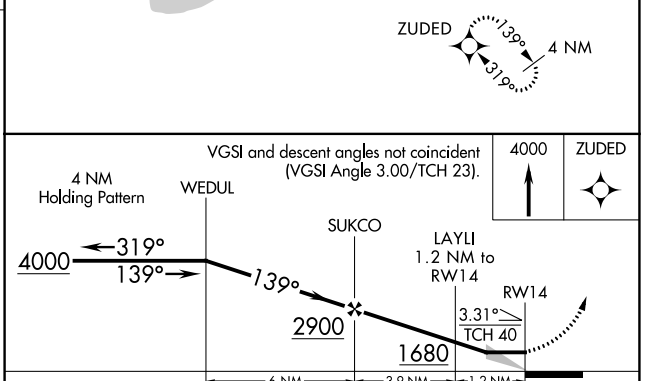

APP CRS	Rwy Idg	3400
139°	TDZE	1228
	Apt Elev	1228

RNAV (GPS) RWY 14

ISEDOR IVERSON (HZX)

▼ DME/DME RNP-0.3 NA. When local altimeter setting not received, use Aikin altimeter setting and increase all MDA 40 feet.

MISSED APPROACH: Climb to 4000 direct ZUDED and hold.

AWOS-3 119.575	MINNEAPOLIS CENTER 127.9 281.45	CTAF 122.9 0
--------------------------	---	------------------------

ELEV 1228	TDZE 1228
-----------	-----------