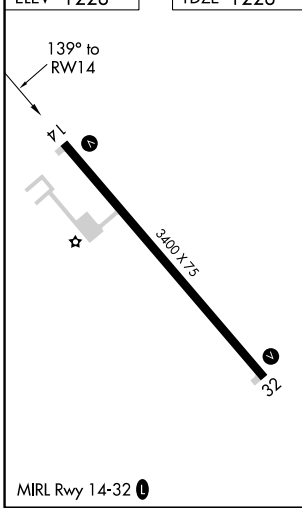

APP CRS	Rwy Idg	3400
139°	TDZE	1228
	Apt Elev	1228

RNAV (GPS) RWY 14

ISEDOR IVERSON (HZX)

▼ DME/DME RNP-0.3 NA. When local altimeter setting not received, use Aikin altimeter setting and increase all MDA 40 feet.

MISSED APPROACH: Climb to 4000 direct ZUDED and hold.

AWOS-3 119.575	MINNEAPOLIS CENTER 127.9 281.45	CTAF 122.9 0
--------------------------	---	------------------------

ELEV 1228	TDZE 1228
-----------	-----------