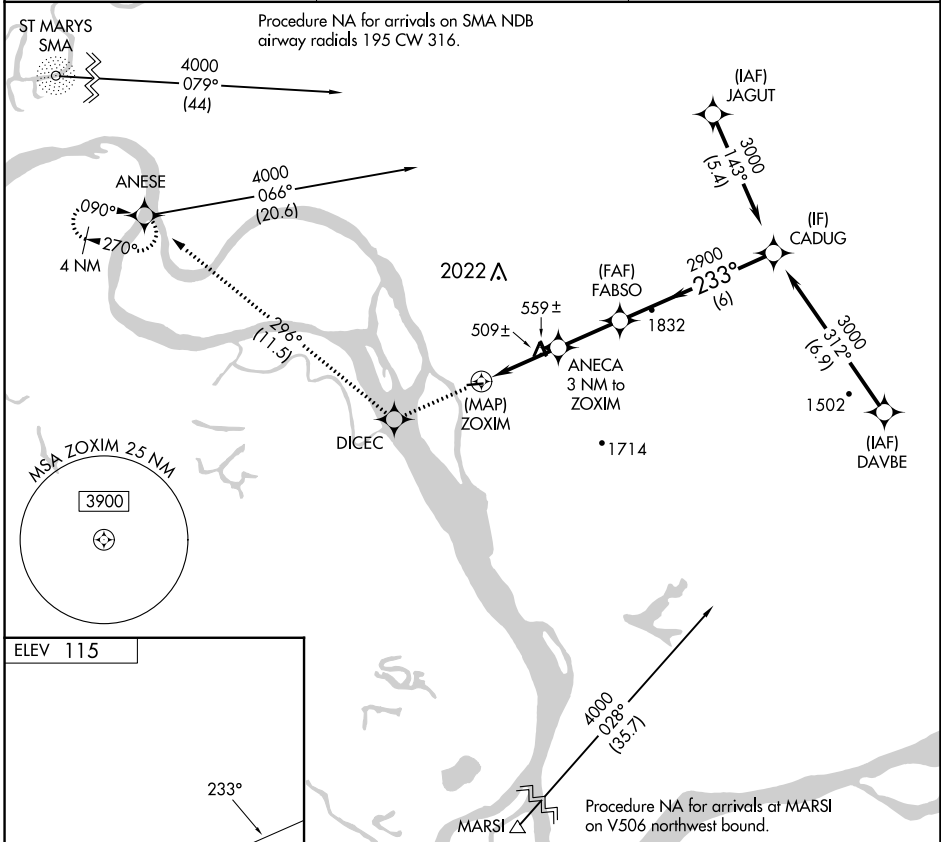

APP CRS	Rwy Idg	N/A
233°	TDZE	N/A
	Apt Elev	115

RNAV (GPS)-A

MARSHALL DON HUNTER SR (MDM) (PADM)

When local altimeter setting not received, use Russian Mission altimeter setting and increase Cat B MDA 60 feet.
 -26°C
 DME/DME RNP- 0.3 NA.

MISSED APPROACH: Climb to 4000 direct DICEC and on track 296° to ANESE and hold, continue climb-in-hold to 4000.

AWOS-3P 119.675	ANCHORAGE CENTER 124.0	CTAF 122.9
---------------------------	----------------------------------	----------------------

4000	DICEC	tr 296°	ANESE	FABSO	CADUG
↑	✧		✧		
ANECA 3 NM to ZOXIM			2000	2900	3000
ZOXIM			233°		
3 NM			2.4 NM		6 NM
CATEGORY	A	B	C	D	
CIRCLING	880-1 765 (800-1)	1140-1½ 1025 (1100-1½)	NA		

AK, 31 OCT 2024 to 26 DEC 2024

AK, 31 OCT 2024 to 26 DEC 2024