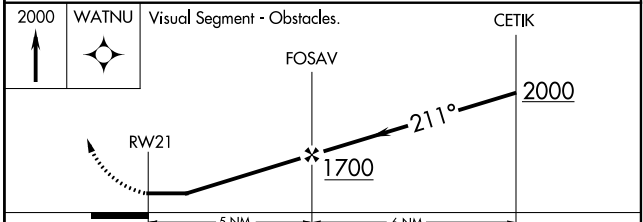

RNAV (GPS) RWY 21

AKIAK (AKI) (PFAK)

APP CRS 211°	Rwy Idg 3200 TDZE 40 Apt Elev 40
------------------------	---

RNP APCH.

▽ Procedure NA at night. Use Bethel altimeter setting.
▲ NA Rwy 21 helicopter visibility reduction below 1 SM NA.

MISSED APPROACH: Climb to 2000 direct WATNU and hold.

BET/PABE ASOS
135.45

ANCHORAGE CENTER
125.2 372.0

CTAF
122.90

CATEGORY	A	B	C	D
LNVA MDA	600-1	560 (600-1)		NA
CIRCLING	600-1 560 (600-1)	620-1 580 (600-1)		NA