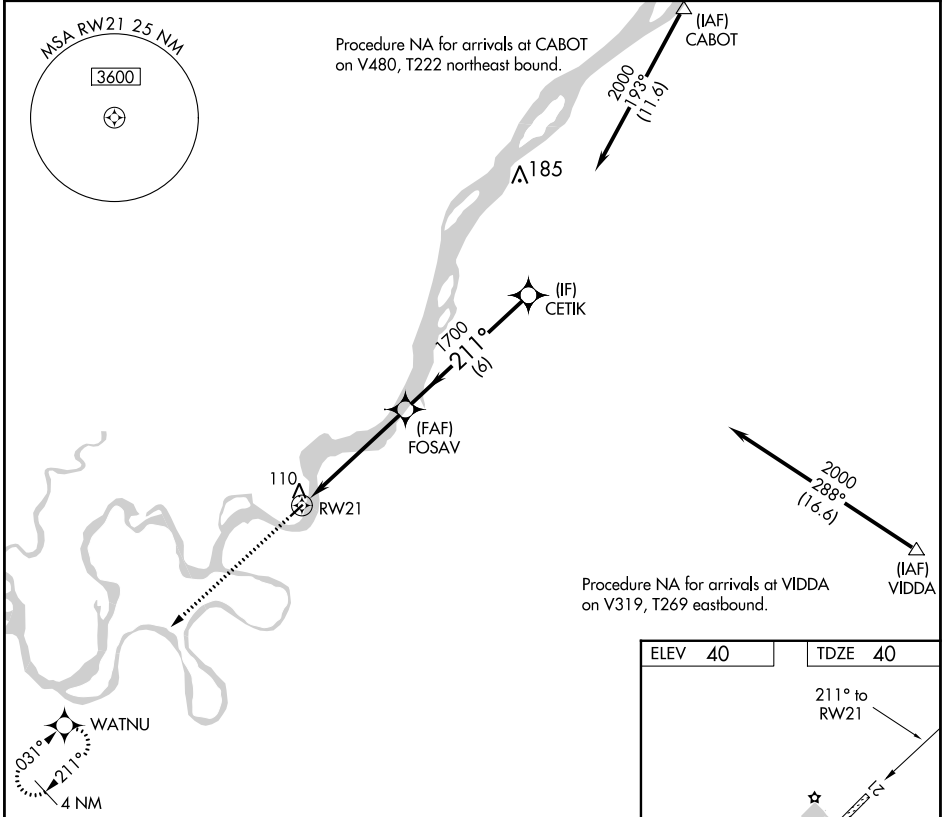

RNAV (GPS) RWY 21

AKIAK (AKI) (PFAK)

APP CRS 211°	Rwy Idg 3200 TDZE 40 Apt Elev 40
------------------------	---

RNP APCH.

▽ Procedure NA at night. Use Bethel altimeter setting.
▲ NA Rwy 21 helicopter visibility reduction below 1 SM NA.

MISSED APPROACH: Climb to 2000 direct WATNU and hold.

BET/PABE ASOS
135.45

ANCHORAGE CENTER
125.2 372.0

CTAF
122.90

CATEGORY	A	B	C	D
LNVA MDA	600-1	560 (600-1)		NA
CIRCLING	600-1 560 (600-1)	620-1 580 (600-1)		NA

AK, 31 OCT 2024 to 26 DEC 2024

AK, 31 OCT 2024 to 26 DEC 2024