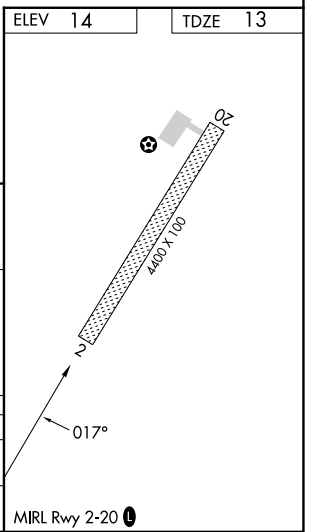

RNAV (GPS) RWY 2

KOTLIK (2A9) (PFKO)

APP CRS 017°	Rwy Idg TDZE Apt Elev	4400 13 14
------------------------	-----------------------------	---------------------------------------

RNP APCH.		MISSED APPROACH: Climb to 3500 direct KEGEY and hold.	
<p>▼ Circling Rwy 20 NA at night.</p> <p>▲ NA Rwy 2 helicopter visibility reduction below 3/4 SM NA.</p>			
AWOS-3P 118.1	ENM/PAEM AWOS-3P 135.35	ANCHORAGE CENTER 124.0	CTAF 122.90