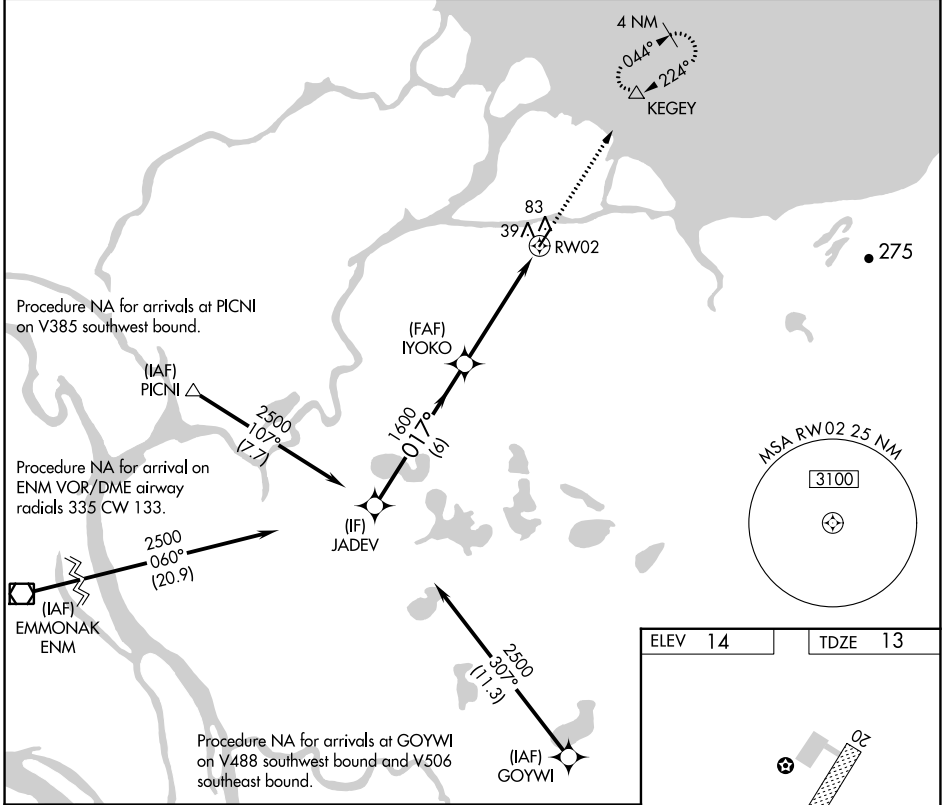

RNAV (GPS) RWY 2

KOTLIK (2A9) (PFKO)

APP CRS 017°	Rwy Idg TDZE Apt Elev	4400 13 14
------------------------	-----------------------------	---------------------------------------

RNP APCH.		MISSED APPROACH: Climb to 3500 direct KEGEY and hold.	
<p>▼ Circling Rwy 20 NA at night.</p> <p>▲ NA Rwy 2 helicopter visibility reduction below 3/4 SM NA.</p>			
AWOS-3P 118.1	ENM/PAEM AWOS-3P 135.35	ANCHORAGE CENTER 124.0	CTAF 122.90

AK, 31 OCT 2024 to 26 DEC 2024

AK, 31 OCT 2024 to 26 DEC 2024