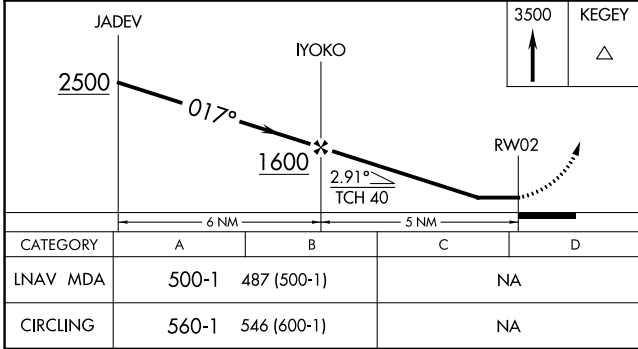

RNAV (GPS) RWY 2

KOTLIK (2A9) (PFKO)

APP CRS 017°	Rwy Idg TDZE Apt Elev	4400 13 14
------------------------	-----------------------------	---------------------------------------

RNP APCH.		MISSED APPROACH: Climb to 3500 direct KEGEY and hold.	
<p>▼ Circling Rwy 20 NA at night.</p> <p>▲ NA Rwy 2 helicopter visibility reduction below 3/4 SM NA.</p>			
AWOS-3P 118.1	ENM/PAEM AWOS-3P 135.35	ANCHORAGE CENTER 124.0	CTAF 122.90