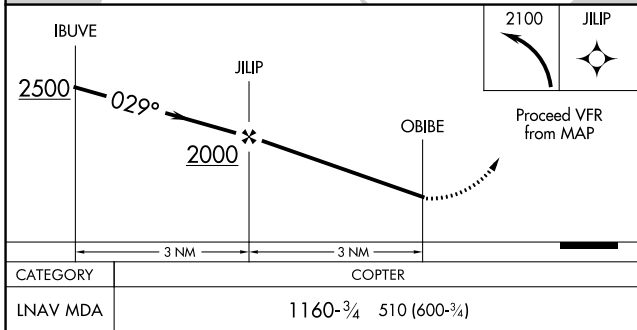

COPTER RNAV (GPS) 029°

WASHINGTON ISLAND (2P2)

APP CRS 029°	Rwy Idg Sfc Elev Apt Elev	N/A 650 653
------------------------	---------------------------------	---------------------------------

RNP APCH. ▲ NA		MISSED APPROACH: Climbing left turn to 2100 direct JILIP and hold.
AWOS-3PT 118.525	MINNEAPOLIS CENTER 127.65	CTAF 122.9