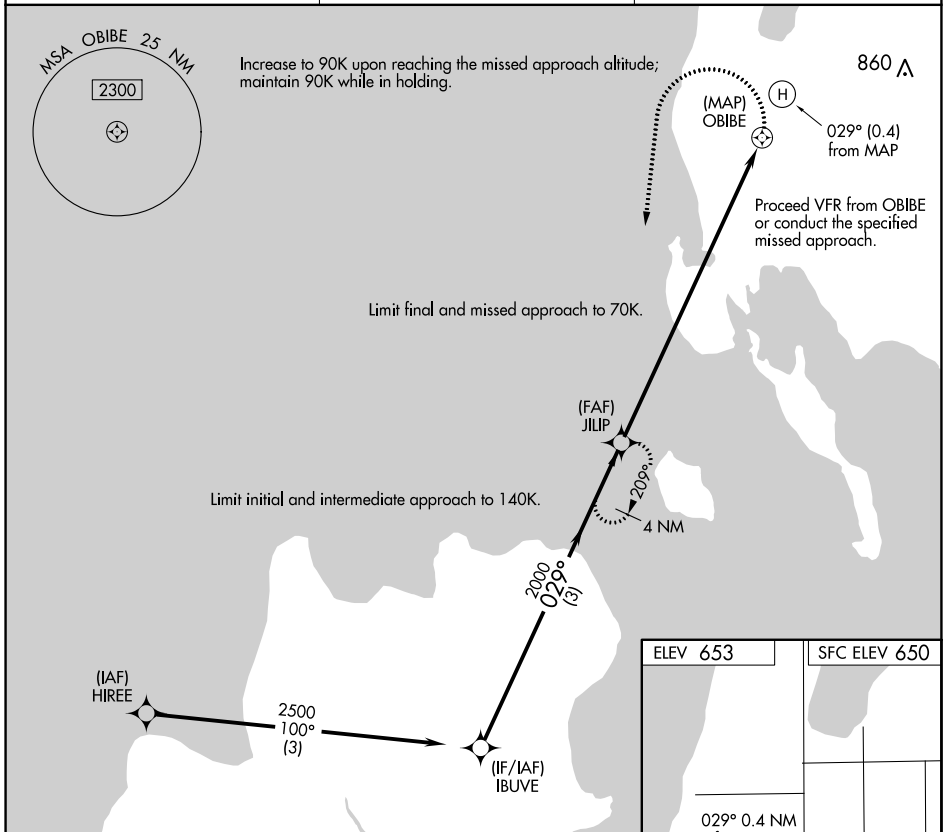

COPTER RNAV (GPS) 029°

WASHINGTON ISLAND (2P2)

APP CRS 029°	Rwy Idg Sfc Elev Apt Elev	N/A 650 653
------------------------	---------------------------------	---------------------------------

RNP APCH. ▲ NA		MISSED APPROACH: Climbing left turn to 2100 direct JILIP and hold.
AWOS-3PT 118.525	MINNEAPOLIS CENTER 127.65	CTAF 122.9

EC-3, 28 NOV 2024 to 26 DEC 2024

EC-3, 28 NOV 2024 to 26 DEC 2024