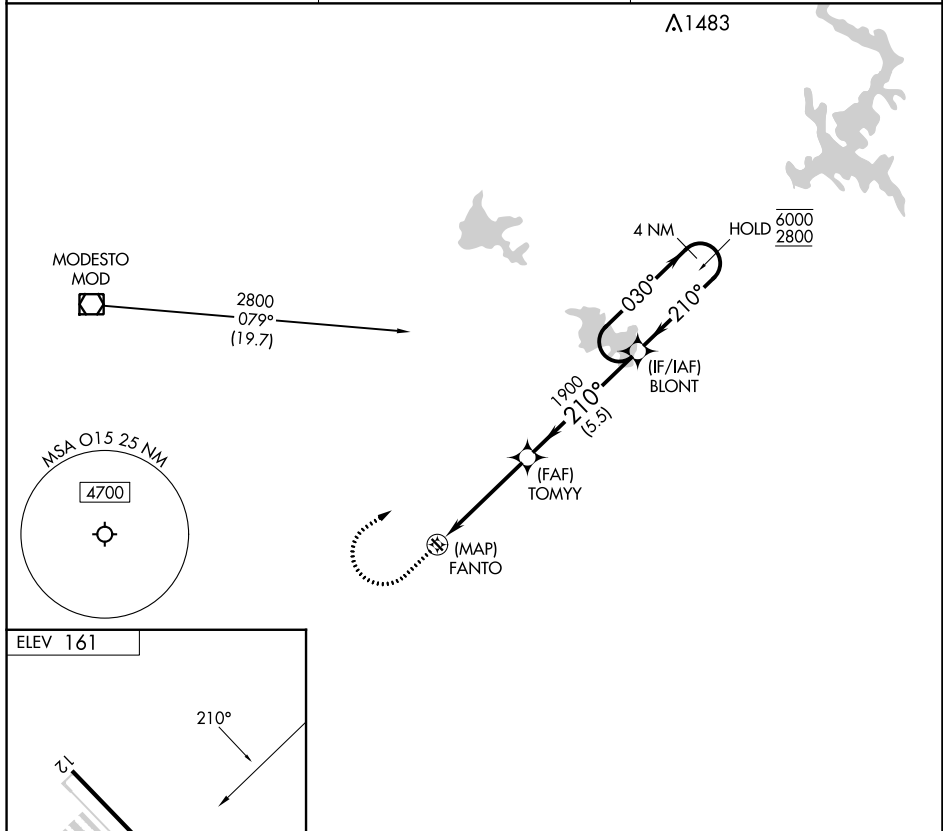

APP CRS 210°	Rwy Idg TDZE Apt Elev	N/A N/A 161
------------------------	-----------------------------	--

RNAV (GPS)-A

TURLOCK MUNI (O15)

RNP APCH - GPS.	MISSED APPROACH: Climb to 900 on heading 210° then climbing right turn to 2800 direct BLONT and hold.
Procedure NA at night. Use MER altimeter setting; when not received, use MCE altimeter setting and increase all MDAs 20 feet.	

MER AWOS-3 124.475	NORCAL APP CON 120.95 269.45	UNICOM 122.8 (CTAF)
------------------------------	--	-------------------------------

900 hdg 210°	2800	BLONT	BLONT	4 NM Holding Pattern
FANTO		TOMMY 1900	030° → 6000 ← 210° 2800	
4.5 NM		5.5 NM		
CATEGORY	A	B	C	D
CIRCLING	740-1 579 (600-1)	760-1 599 (600-1)	NA	

SW-2, 28 NOV 2024 to 26 DEC 2024

SW-2, 28 NOV 2024 to 26 DEC 2024