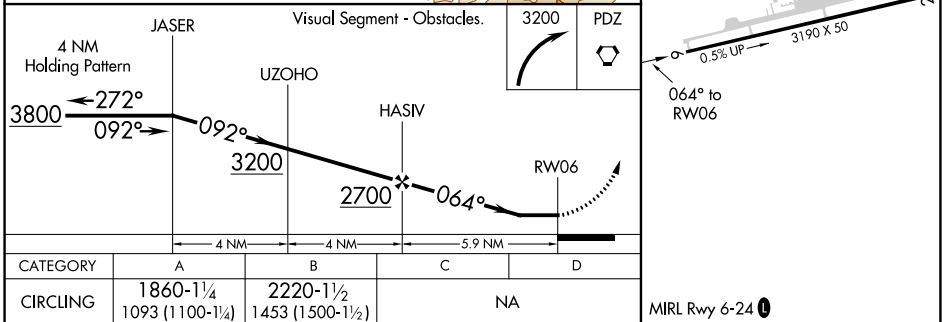

APP CRS 064°	Rwy Idg TDZE Apt Elev	N/A N/A 767
------------------------	-----------------------------	--

RNAV (GPS)-A

FLABOB (RIR)

RNP APCH.	MISSED APPROACH: Climbing right turn to 3200 direct PDZ VORTAC and hold.
<p>Procedure NA at night. Use Riverside Muni altimeter setting; when not received, use Ontario altimeter setting and increase all MDA 60 feet.</p>	

RAL ASOS 128.8	SOCAL APP CON 135.4 377.125	UNICOM 122.8 (CTAF) 0
--------------------------	---------------------------------------	---------------------------------

SW-3, 28 NOV 2024 to 26 DEC 2024

SW-3, 28 NOV 2024 to 26 DEC 2024