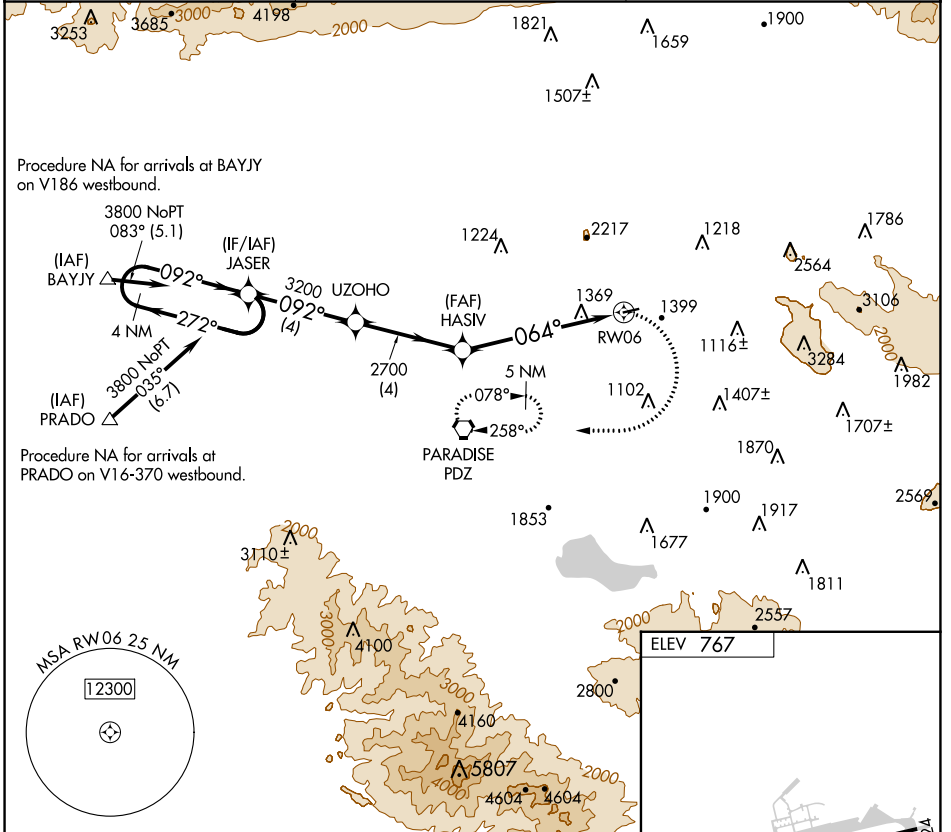

APP CRS 064°	Rwy Idg TDZE Apt Elev	N/A N/A 767
------------------------	-----------------------------	--

RNAV (GPS)-A

FLABOB (RIR)

RNP APCH.	MISSED APPROACH: Climbing right turn to 3200 direct PDZ VORTAC and hold.
<p>Procedure NA at night. Use Riverside Muni altimeter setting; when not received, use Ontario altimeter setting and increase all MDA 60 feet.</p>	

RAL ASOS 128.8	SOCAL APP CON 135.4 377.125	UNICOM 122.8 (CTAF) 0
--------------------------	---------------------------------------	---------------------------------

SW-3, 28 NOV 2024 to 26 DEC 2024

SW-3, 28 NOV 2024 to 26 DEC 2024