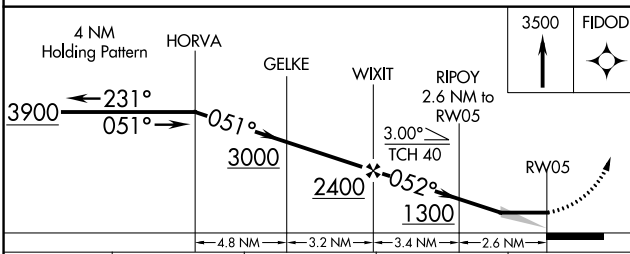

CATEGORY	A	B	C	D
LP MDA	960-1	521 (600-1)	960-1½ 521 (600-1½)	NA
RNAV MDA	1060-1	621 (700-1)	1060-1¾ 621 (700-1¾)	NA
CIRCLING	1100-1 659 (700-1)	1220-1 779 (800-1)	1240-2¼ 799 (800-2¼)	NA