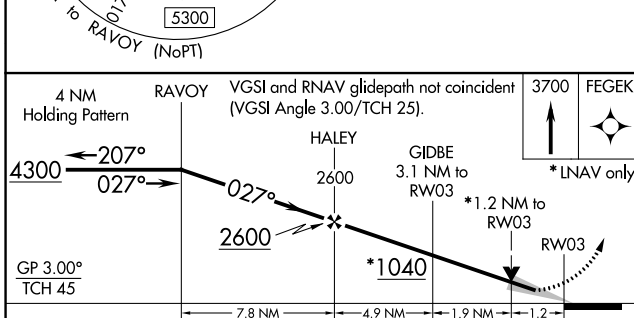

WAAS CH 97341 W03A	APP CRS 027°	Rwy Idg TDZE Apt Elev	3320 25 30
--	------------------------	-----------------------------	---------------------------------------

RNAV (GPS) RWY 3

DEERING (DEE) (PADE)

⚠ Circling to Rwy 12, 30 NA at night. For uncompensated Baro-VNAV systems, LNAV/VNAV NA below -19°C (-2°F) or above 54°C (130°F). MISSED APPROACH: Climb to 3700 direct FEGEK and hold, continue climb-in-hold to 3700.

❄ -39°C DME/DME RNP-0.3 NA.

ASOS 135.5	ANCHORAGE CENTER 119.2 263.0	KOTZEBUE RADIO 122.25	CTAF 122.9
----------------------	--	---------------------------------	----------------------

CATEGORY	A	B	C	D
LPV DA	275-1	250 (300-1)		NA
LNAV/VNAV DA	275-1	250 (300-1)		NA
LNAV MDA	420-1	395 (400-1)	420-1½ 395 (400-1½)	NA
C CIRCLING	680-1 650 (700-1)	840-1 810 (900-1)	840-2¼ 810 (900-2¼)	NA