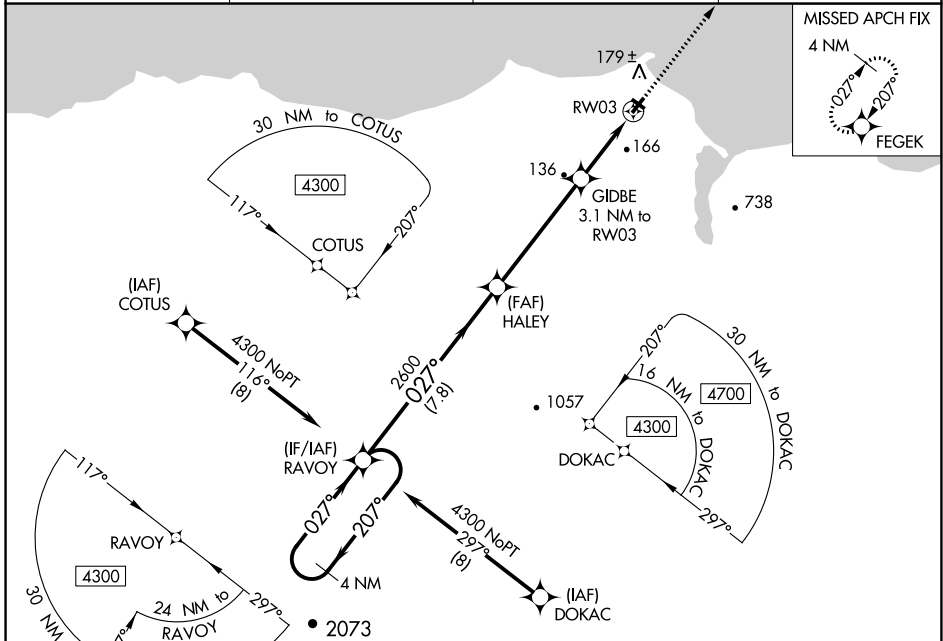

WAAS CH 97341 W03A	APP CRS 027°	Rwy Idg TDZE Apt Elev	3320 25 30
--	------------------------	-----------------------------	---------------------------------------

RNAV (GPS) RWY 3

DEERING (DEE) (PADE)

⚠ Circling to Rwy 12, 30 NA at night. For uncompensated Baro-VNAV systems, LNAV/VNAV NA below -19°C (-2°F) or above 54°C (130°F). MISSED APPROACH: Climb to 3700 direct FEGEK and hold, continue climb-in-hold to 3700.

❄ -39°C DME/DME RNP-0.3 NA.

ASOS 135.5	ANCHORAGE CENTER 119.2 263.0	KOTZEBUE RADIO 122.25	CTAF 122.9
----------------------	--	---------------------------------	----------------------

CATEGORY	A	B	C	D
LPV DA	275-1	250 (300-1)		NA
LNAV/VNAV DA	275-1	250 (300-1)		NA
LNAV MDA	420-1	395 (400-1)	420-1½ 395 (400-1½)	NA
C CIRCLING	680-1 650 (700-1)	840-1 810 (900-1)	840-2¼ 810 (900-2¼)	NA

AK, 31 OCT 2024 to 26 DEC 2024

AK, 31 OCT 2024 to 26 DEC 2024