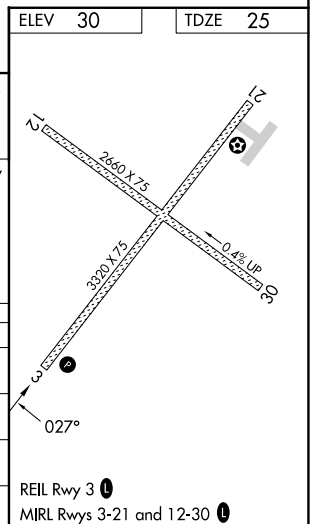

WAAS CH 97341 W03A	APP CRS 027°	Rwy Idg TDZE Apt Elev	3320 25 30

RNAV (GPS) RWY 3

DEERING (DEE) (PADE)

⚠ Circling to Rwy 12, 30 NA at night. For uncompensated Baro-VNAV systems, LNAV/VNAV NA below -19°C (-2°F) or above 54°C (130°F). MISSED APPROACH: Climb to 3700 direct FEGEK and hold, continue climb-in-hold to 3700.

❄ -39°C DME/DME RNP-0.3 NA.

ASOS 135.5	ANCHORAGE CENTER 119.2 263.0	KOTZEBUE RADIO 122.25	CTAF 122.9

CATEGORY	A	B	C	D
LPV DA	275-1	250 (300-1)		NA
LNAV/VNAV DA	275-1	250 (300-1)		NA
LNAV MDA	420-1	395 (400-1)	420-1½ 395 (400-1½)	NA
C CIRCLING	680-1 650 (700-1)	840-1 810 (900-1)	840-2¼ 810 (900-2¼)	NA

AK, 31 OCT 2024 to 26 DEC 2024

AK, 31 OCT 2024 to 26 DEC 2024