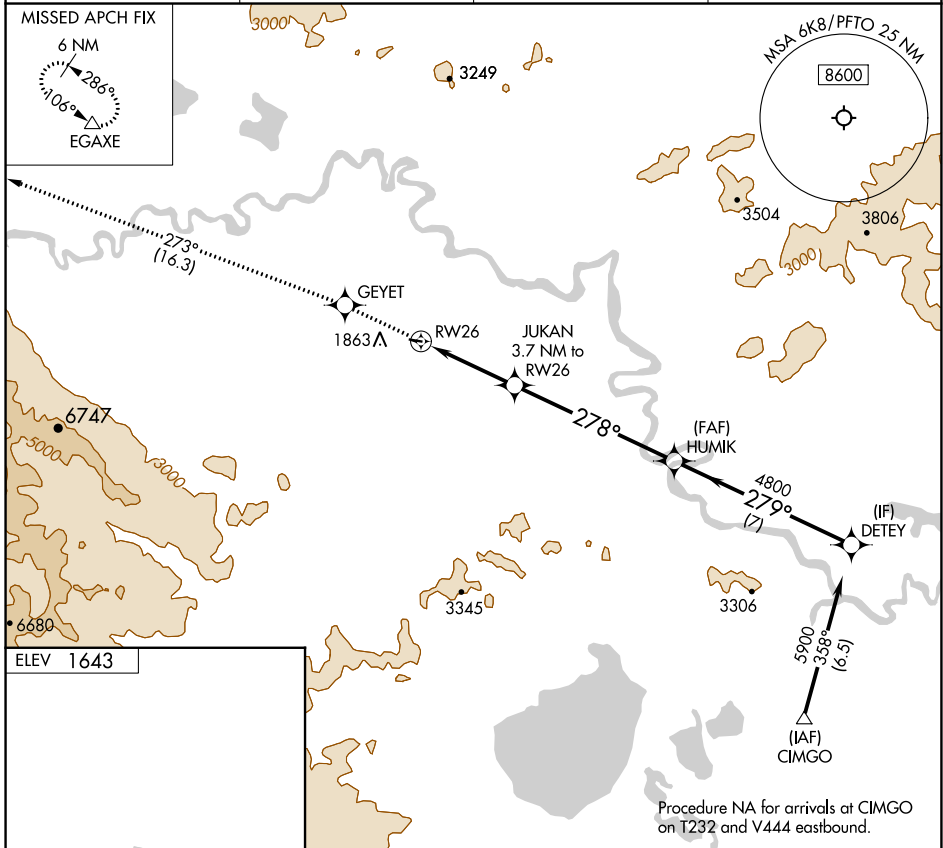

APP CRS 278°	Rwy Idg TDZE Apt Elev	N/A N/A 1643
------------------------	-----------------------------	-----------------------------------------

RNAV (GPS)-A

TOK JUNCTION (6K8) (PFTO)

RNP APCH - GPS.		MISSED APPROACH: Climb to 8000 direct GEYET and on track 273° to EGAXE and hold, do not exceed 230K when continuing climb-in-hold to 8000.	
AWOS-3P 118.1	ANCHORAGE CENTER 126.55 323.0	NORTHWAY RADIO 122.4	UNICOM 122.8 (CTAF)

8000	GEYET	tr 273°	EGAXE	DETEY
				5900
	RW26	JUKAN 3.7 NM to RW26	HUMIK	
		2820	4800	
		278°	279°	
		3.7 NM	6.3 NM	7 NM
CATEGORY	A	B	C	D
CIRCLING	2180-1	537 (600-1)	NA	

AK, 31 OCT 2024 to 26 DEC 2024

AK, 31 OCT 2024 to 26 DEC 2024