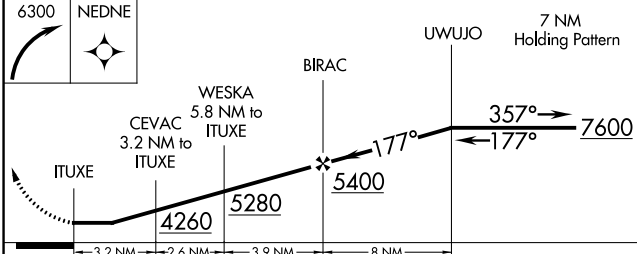

CATEGORY	A	B	C	D
CIRCLING	3460-1¼ 2414 (2500-1¼)	3460-1½ 2414 (2500-1½)	4260-3 3214 (3300-3)	NA

MIRL Rwy 2-20