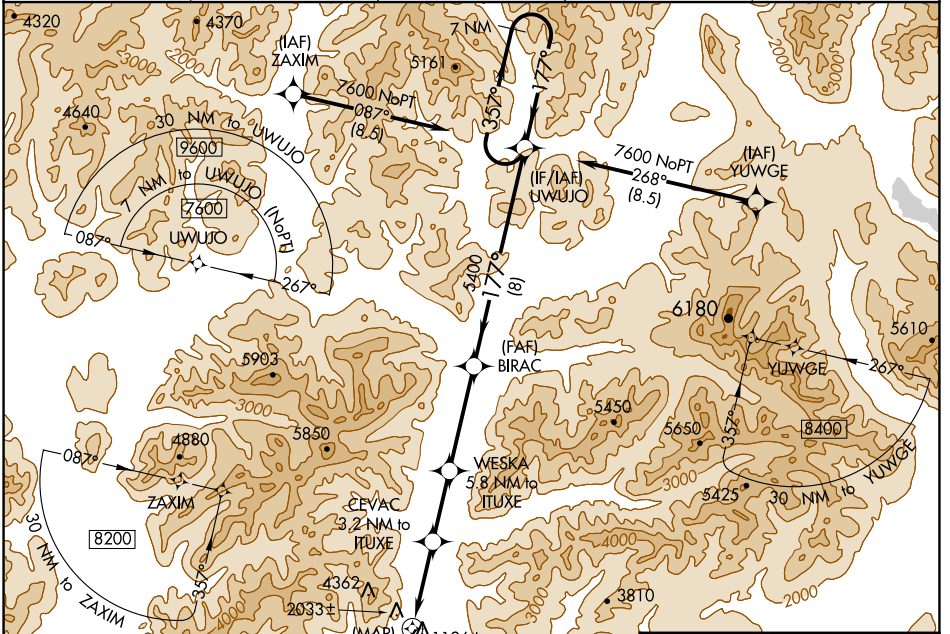

APP CRS 177°	Rwy Idg TDZE Apt Elev	N/A N/A 1046
------------------------	-----------------------------	---

RNAV (GPS)-A

COLDFOOT (CXF) (PACX)

NA
-18°C
 DME/DME RNP-0.3 NA. Use Bettles altimeter setting, when not received, procedure NA. Circling Rwy 20 NA at night. Circling NA for Cats B and C west of Rwy 2-20.

MISSED APPROACH: Climbing right turn to 6300 direct NEDNE and hold.

AWOS-3P 118.0	BTT/PABT ASOS 135.45	ANCHORAGE CENTER 124.6 352.0	FAIRBANKS RADIO 122.0	UNICOM 122.9
-------------------------	--------------------------------	--	---------------------------------	------------------------

AK, 31 OCT 2024 to 26 DEC 2024

AK, 31 OCT 2024 to 26 DEC 2024

CATEGORY	A	B	C	D
CIRCLING	3460-1¼ 2414 (2500-1¼)	3460-1½ 2414 (2500-1½)	4260-3 3214 (3300-3)	NA

MIRL Rwy 2-20