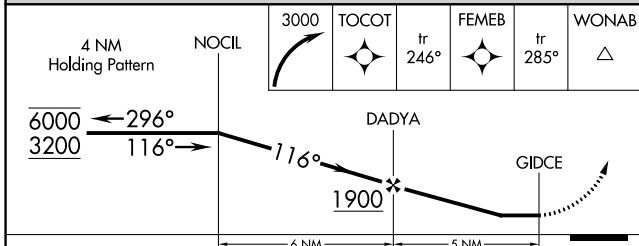

APP CRS 116°	Rwy Idg TDZE Apt Elev	N/A N/A 57
------------------------	-----------------------------	---------------------------------------

RNAV (GPS)-A

GOLOVIN (GLV) (PAGL)

RNP APCH.		MISSED APPROACH: Climbing right turn to 3000 direct TOCOT and on track 246° to FEMEB and on track 285° to WONAB and hold.	
Circling NA southeast of Rwy 3-21.		AWOS-3P 135.75	ANCHORAGE CENTER 133.3 290.4
		NOME RADIO 122.05	CTAF 122.9

CATEGORY	A	B	C	D
CIRCLING	480-1 423 (500-1)	520-1 463 (500-1)	680-1¾ 623 (700-1¾)	1000-3 943 (1000-3)

AK, 31 OCT 2024 to 26 DEC 2024

AK, 31 OCT 2024 to 26 DEC 2024

MIRL Rwy 3-21