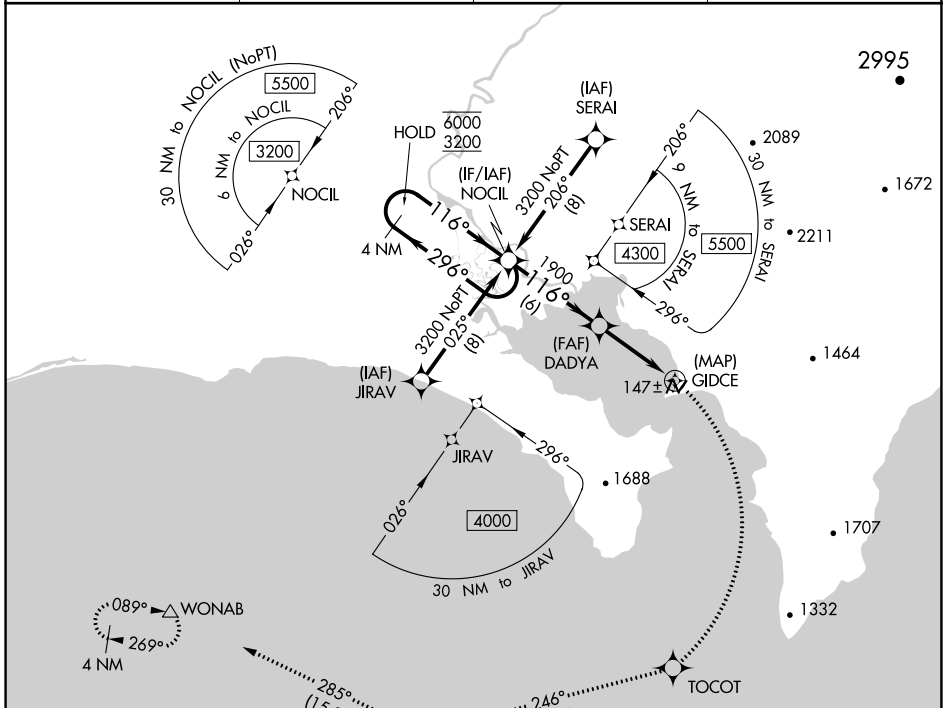

APP CRS 116°	Rwy Idg TDZE Apt Elev	N/A N/A 57
------------------------	-----------------------------	---------------------------------------

RNAV (GPS)-A

GOLOVIN (GLV) (PAGL)

RNP APCH.		MISSED APPROACH: Climbing right turn to 3000 direct TOCOT and on track 246° to FEMEB and on track 285° to WONAB and hold.	
Circling NA southeast of Rwy 3-21.		AWOS-3P 135.75	ANCHORAGE CENTER 133.3 290.4
		NOME RADIO 122.05	CTAF 122.9

CATEGORY	A	B	C	D
CIRCLING	480-1 423 (500-1)	520-1 463 (500-1)	680-1¾ 623 (700-1¾)	1000-3 943 (1000-3)

AK, 31 OCT 2024 to 26 DEC 2024

AK, 31 OCT 2024 to 26 DEC 2024

MIRL Rwy 3-21