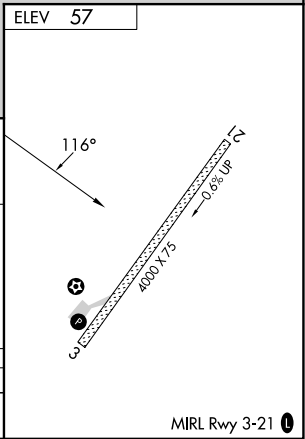

APP CRS 116°	Rwy Idg TDZE Apt Elev	N/A N/A 57
------------------------	-----------------------------	---------------------------------------

RNAV (GPS)-A

GOLOVIN (GLV) (PAGL)

RNP APCH.		MISSED APPROACH: Climbing right turn to 3000 direct TOCOT and on track 246° to FEMEB and on track 285° to WONAB and hold.	
Circling NA southeast of Rwy 3-21.		AWOS-3P 135.75	ANCHORAGE CENTER 133.3 290.4
		NOME RADIO 122.05	CTAF 122.9

CATEGORY	A	B	C	D
CIRCLING	480-1 423 (500-1)	520-1 463 (500-1)	680-1¾ 623 (700-1¾)	1000-3 943 (1000-3)

AK, 31 OCT 2024 to 26 DEC 2024

AK, 31 OCT 2024 to 26 DEC 2024

MIRL Rwy 3-21