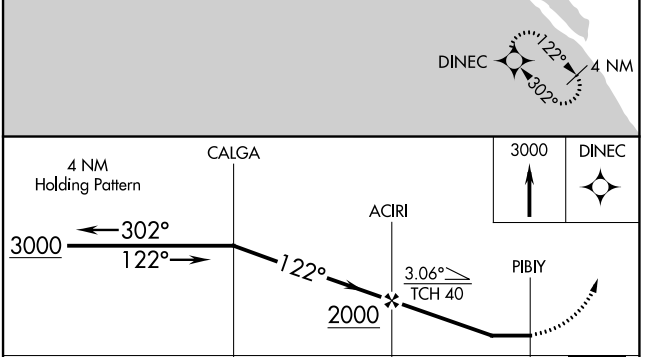

# RNAV (GPS) RWY 12

KIVALINA (KVL)(PAVL)

**V** DME/DME RNP-0.3 NA. When local altimeter setting not received, use Noatak altimeter setting and increase all MDAs 340 feet and LNAV Cat C visibility 1 SM and Circling Cat B visibility ¼ SM, Cat C 1 ¼ SM.

**A** -34°C

**MISSED APPROACH:** Climb to 3000 direct DINEC and hold.

ASOS	WTK/PAWN AWOS-3P	ANCHORAGE CENTER	KOTZEBUE RADIO	UNICOM
135.8	135.75	119.2 263.0	122.55	122.8 (CTAF) <b>U</b>

ELEV 18	TDZE 13
---------	---------