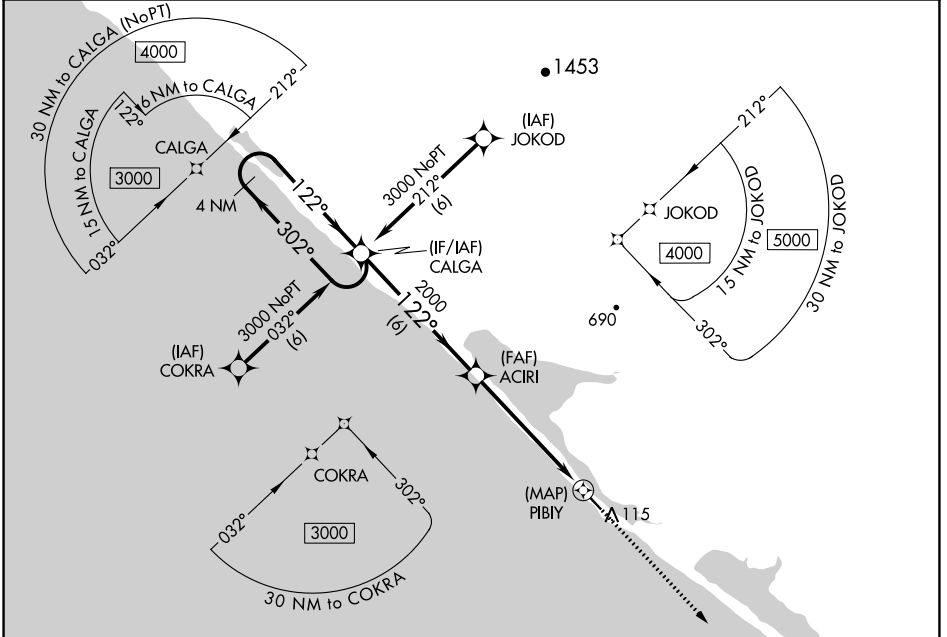

APP CRS	Rwy Idg	3000
122°	TDZE	13
	Apt Elev	18

# RNAV (GPS) RWY 12

KIVALINA (KVL)(PAVL)

**V** DME/DME RNP-0.3 NA. When local altimeter setting not received, use Noatak altimeter setting and increase all MDAs 340 feet and LNAV Cat C visibility 1 SM and Circling Cat B visibility ¼ SM, Cat C 1 ¼ SM.

**A** -34°C

**MISSED APPROACH:** Climb to 3000 direct DINEC and hold.

ASOS	WTK/PAWN AWOS-3P	ANCHORAGE CENTER	KOTZEBUE RADIO	UNICOM
135.8	135.75	119.2 263.0	122.55	122.8 (CTAF) <b>U</b>

ELEV 18	TDZE 13
---------	---------

CATEGORY	A	B	C	D
LNAV MDA	340-1 327 (400-1)			NA
CIRCLING	440-1 422 (500-1)	560-1 542 (600-1)	560-1½ 542 (600-1½)	NA

AK, 31 OCT 2024 to 26 DEC 2024

AK, 31 OCT 2024 to 26 DEC 2024