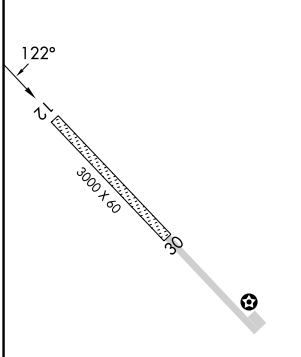

CATEGORY	A	B	C	D
LNAV MDA	340-1 327 (400-1)			NA
CIRCLING	440-1 422 (500-1)	560-1 542 (600-1)	560-1½ 542 (600-1½)	NA

AK, 31 OCT 2024 to 26 DEC 2024

AK, 31 OCT 2024 to 26 DEC 2024