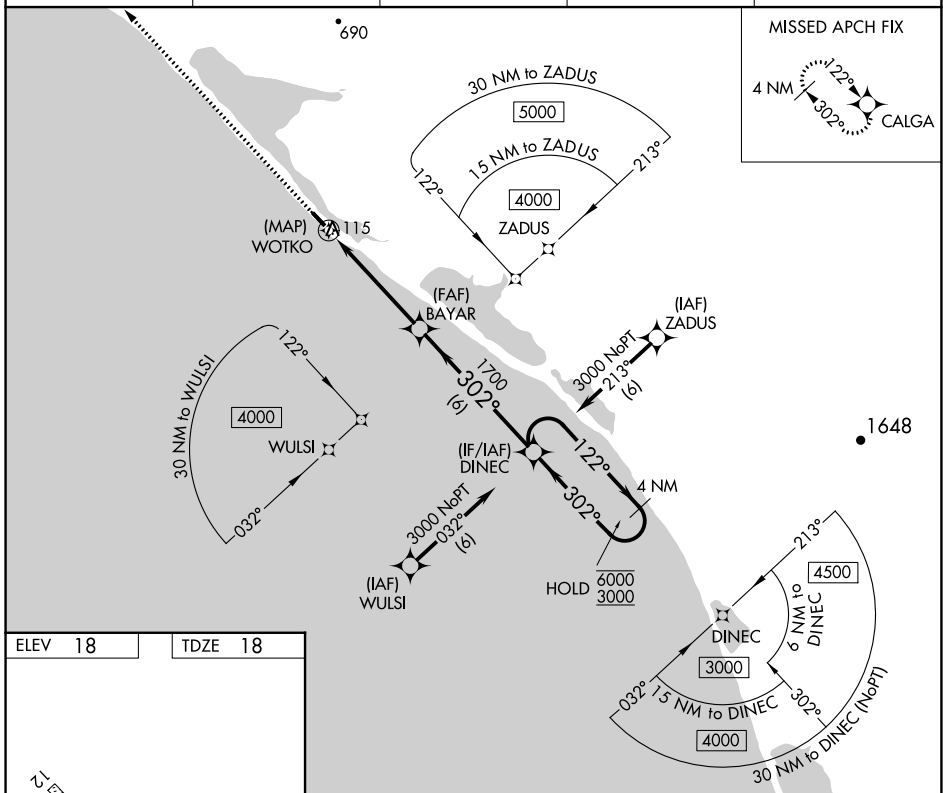

# RNAV (GPS) RWY 30

KIVALINA (KVL)(PAVL)

RNP APCH - GPS

**⚠** VDP NA with Noatak altimeter setting. When local altimeter setting not received, use Noatak altimeter setting and increase all MDAs 340 feet and visibility LNAV Cat C 1 SM, Circling Cat B ½ SM, and Circling Cat C 1 ¼ SM.

**MISSED APPROACH:** Climb to 3000 direct CALGA and hold, continue climb-in-hold to 3000.

ASOS	WTK/PAWN AWOS-3P	ANCHORAGE CENTER	KOTZEBUE RADIO	UNICOM
<b>135.8</b>	<b>135.75</b>	<b>119.2 263.0</b>	<b>122.55</b>	<b>122.8 (CTAF) 0</b>

ELEV 18	TDZE 18
---------	---------

CATEGORY	A	B	C	D
LNAV MDA	380-1 362 (400-1)			NA
<b>C</b> CIRCLING	440-1 422 (500-1)	560-1 542 (600-1)	560-1½ 542 (600-1½)	NA

AK, 31 OCT 2024 to 26 DEC 2024

AK, 31 OCT 2024 to 26 DEC 2024