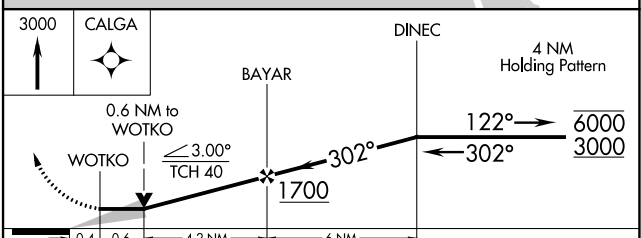

ELEV 18	TDZE 18