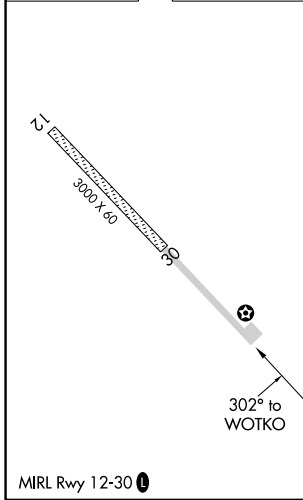

ELEV 18	TDZE 18