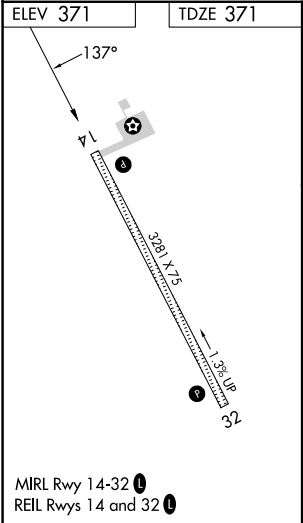

APP CRS	Rwy Idg	3281
137°	TDZE	371
	Apt Elev	371

RNAV (GPS) RWY 14

NEW STUYAHOK (KNW) (PANW)

RNP APCH - GPS.

When local altimeter setting not received, use JZZ/PAJZ altimeter setting and increase all MDAs 60 feet. Procedure NA at night. Visibility reduction by helicopters NA.

MISSED APPROACH: Climb to 3000 direct JIKAL and hold.

AWOS-3P 120.275	ANCHORAGE CENTER 132.75 282.35	DILLINGHAM RADIO 122.55	CTAF 122.9
---------------------------	--	-----------------------------------	----------------------