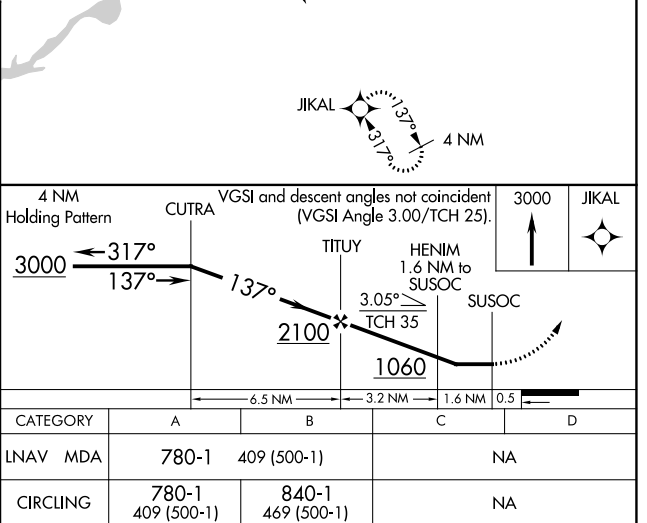

APP CRS	Rwy Idg	3281
137°	TDZE	371
	Apt Elev	371

RNAV (GPS) RWY 14

NEW STUYAHOK (KNW) (PANW)

RNP APCH - GPS.

When local altimeter setting not received, use JZZ/PAJZ altimeter setting and increase all MDAs 60 feet. Procedure NA at night. Visibility reduction by helicopters NA.

MISSED APPROACH: Climb to 3000 direct JIKAL and hold.

AWOS-3P 120.275	ANCHORAGE CENTER 132.75 282.35	DILLINGHAM RADIO 122.55	CTAF 122.9
---------------------------	--	-----------------------------------	----------------------

AK, 31 OCT 2024 to 26 DEC 2024

AK, 31 OCT 2024 to 26 DEC 2024