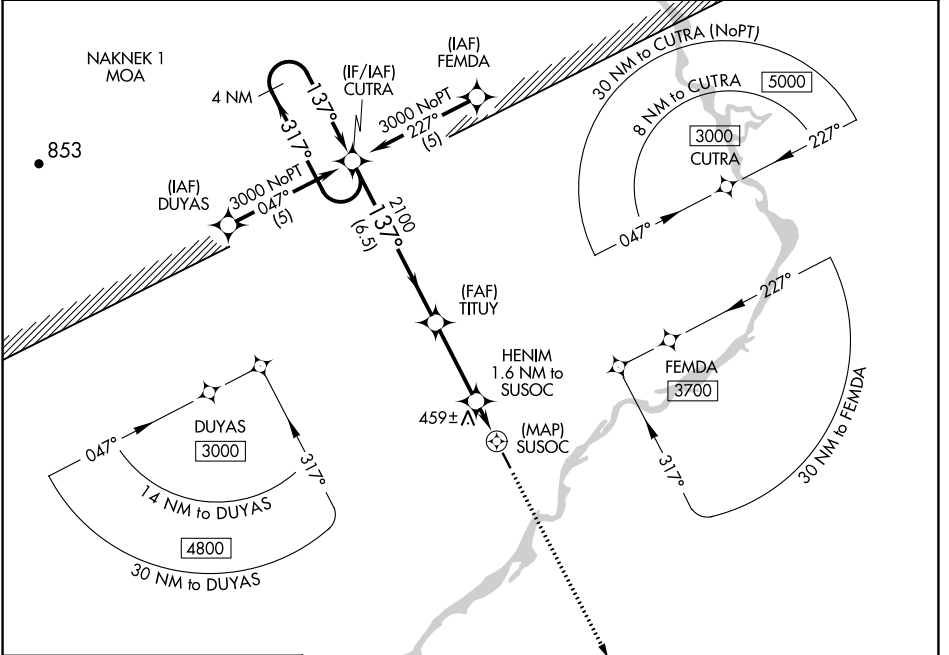

APP CRS	Rwy Idg	3281
137°	TDZE	371
	Apt Elev	371

RNAV (GPS) RWY 14

NEW STUYAHOK (KNW) (PANW)

RNP APCH - GPS.

When local altimeter setting not received, use JZZ/PAJZ altimeter setting and increase all MDAs 60 feet. Procedure NA at night. Visibility reduction by helicopters NA.

MISSED APPROACH: Climb to 3000 direct JIKAL and hold.

AWOS-3P 120.275	ANCHORAGE CENTER 132.75 282.35	DILLINGHAM RADIO 122.55	CTAF 122.9
---------------------------	--	-----------------------------------	----------------------

AK, 31 OCT 2024 to 26 DEC 2024

AK, 31 OCT 2024 to 26 DEC 2024