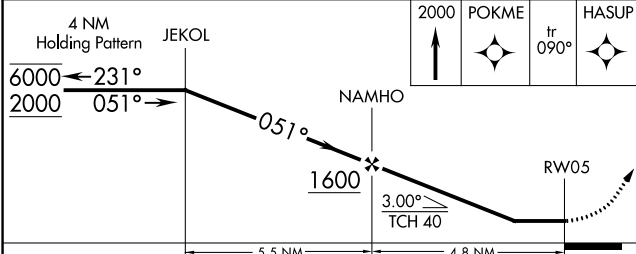

APP CRS	Rwy Idg	N/A
051°	TDZE	N/A
	Apt Elev	22

RNAV (GPS)-A

SEBASTIAN MUNI (X26)

RNP APCH.	MISSED APPROACH: Climb to 2000 direct POKME and on track 090° to HASUP and hold.
Procedure NA at night. When local altimeter setting not received, use Vero Beach altimeter setting and increase all MDA 40 feet and Cat C visibility ¼ SM.	

AWOS-3PT 118.125	PALM BEACH APP CON 123.625 225.4	CTAF 123.05

CATEGORY	A	B	C	D
CIRCLING	520-1	498 (500-1)	620-1½ 598 (600-1½)	NA

SE-3, 28 NOV 2024 to 26 DEC 2024

SE-3, 28 NOV 2024 to 26 DEC 2024