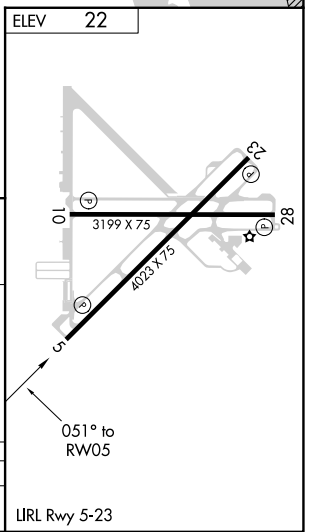

APP CRS	Rwy Idg	N/A
051°	TDZE	N/A
	Apt Elev	22

RNAV (GPS)-A

SEBASTIAN MUNI (X26)

RNP APCH.	MISSED APPROACH: Climb to 2000 direct POKME and on track 090° to HASUP and hold.
Procedure NA at night. When local altimeter setting not received, use Vero Beach altimeter setting and increase all MDA 40 feet and Cat C visibility ¼ SM.	

AWOS-3PT 118.125	PALM BEACH APP CON 123.625 225.4	CTAF 123.05

CATEGORY	A	B	C	D
CIRCLING	520-1	498 (500-1)	620-1½ 598 (600-1½)	NA

SE-3, 28 NOV 2024 to 26 DEC 2024

SE-3, 28 NOV 2024 to 26 DEC 2024