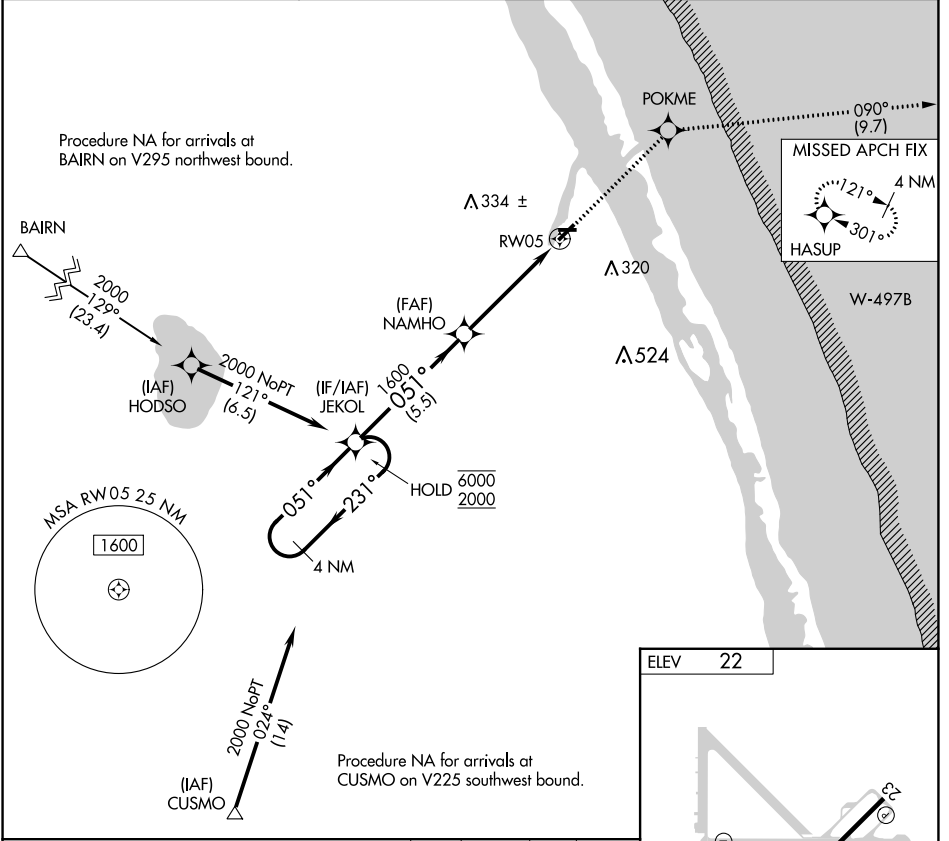

APP CRS	Rwy Idg	N/A
051°	TDZE	N/A
	Apt Elev	22

RNAV (GPS)-A

SEBASTIAN MUNI (X26)

RNP APCH.	MISSED APPROACH: Climb to 2000 direct POKME and on track 090° to HASUP and hold.
<p>Procedure NA at night. When local altimeter setting not received, use Vero Beach altimeter setting and increase all MDA 40 feet and Cat C visibility ¼ SM.</p>	

AWOS-3PT 118.125	PALM BEACH APP CON 123.625 225.4	CTAF 123.05
----------------------------	--	-----------------------

CATEGORY	A	B	C	D
CIRCLING	520-1	498 (500-1)	620-1½ 598 (600-1½)	NA

SE-3, 28 NOV 2024 to 26 DEC 2024

SE-3, 28 NOV 2024 to 26 DEC 2024