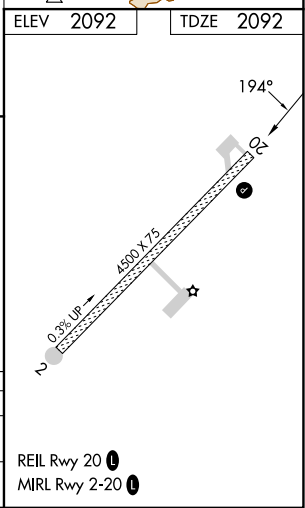

AK, 31 OCT 2024 to 26 DEC 2024

AK, 31 OCT 2024 to 26 DEC 2024