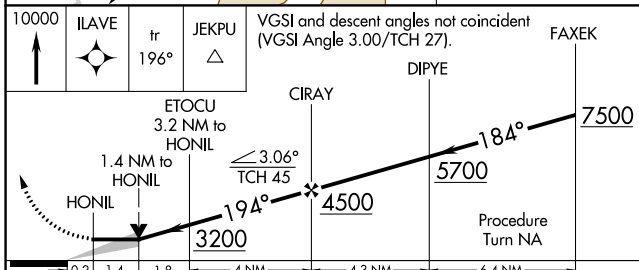

APP CRS 194°	Rwy Idg 4500 TDZE 2092 Apt Elev 2092
------------------------	---

RNAV (GPS) RWY 20

ARCTIC VILLAGE (ARC)(PARC)

-37°C	DME/DME RNP-0.3 NA. If local altimeter setting not received, procedure NA.	MISSED APPROACH: Climb to 10000 direct ILAVE and via 196° track to JEKPU and hold, continue climb-in-hold to 10000.
-------	---	---

AWOS-3P 135.75	ANCHORAGE CENTER 135.0 225.4	FAIRBANKS RADIO 122.05	CTAF 122.9
--------------------------	--	----------------------------------	----------------------

ELEV	2092	TDZE	2092
------	------	------	------