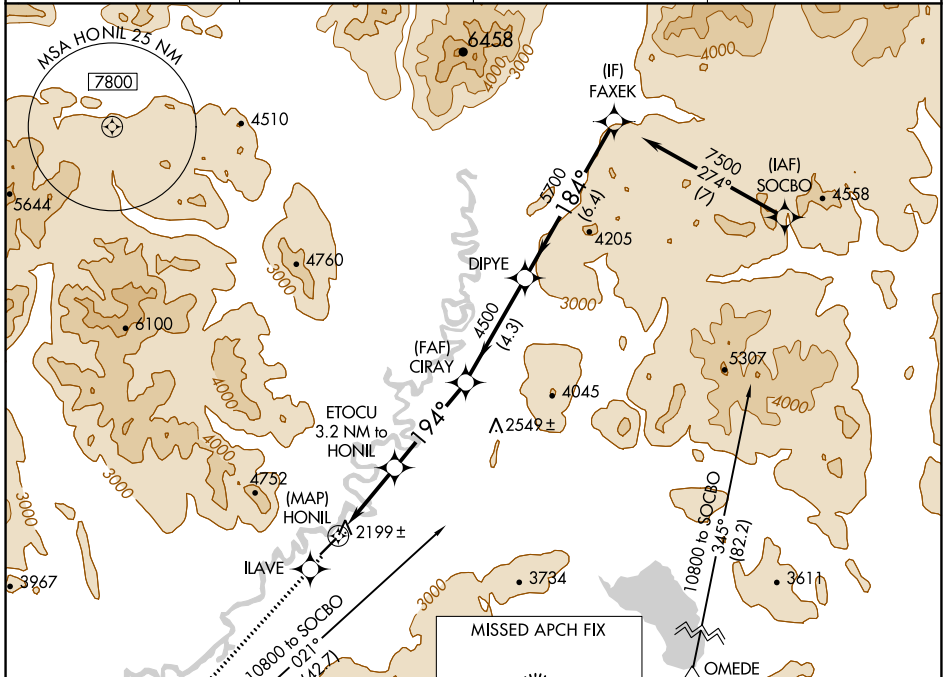

APP CRS 194°	Rwy Idg 4500 TDZE 2092 Apt Elev 2092
------------------------	---

RNAV (GPS) RWY 20

ARCTIC VILLAGE (ARC)(PARC)

-37°C	DME/DME RNP-0.3 NA. If local altimeter setting not received, procedure NA.	MISSED APPROACH: Climb to 10000 direct ILAVE and via 196° track to JEKPU and hold, continue climb-in-hold to 10000.
-------	---	---

AWOS-3P 135.75	ANCHORAGE CENTER 135.0 225.4	FAIRBANKS RADIO 122.05	CTAF 122.9
--------------------------	--	----------------------------------	----------------------

ELEV	2092	TDZE	2092
------	------	------	------

CATEGORY	A	B	C	D
LNVA MDA	2600-1	508 (600-1)		NA
CIRCLING	2700-1 608 (700-1)	2900-1 808 (900-1)		NA

AK, 31 OCT 2024 to 26 DEC 2024

AK, 31 OCT 2024 to 26 DEC 2024