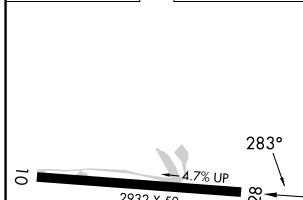

MIRL Rwy 10-28

CATEGORY	A	B	C	D
LNAV MDA	1460-1	521 (600-1)		NA