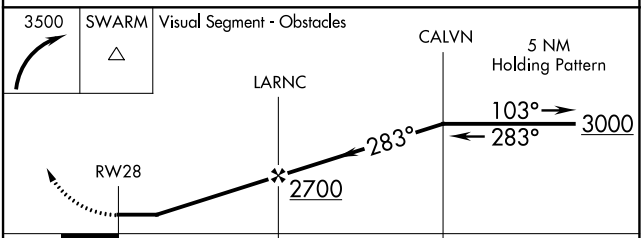

MIRL Rwy 10-28

CATEGORY	A	B	C	D
LNAV MDA	1460-1	521 (600-1)		NA