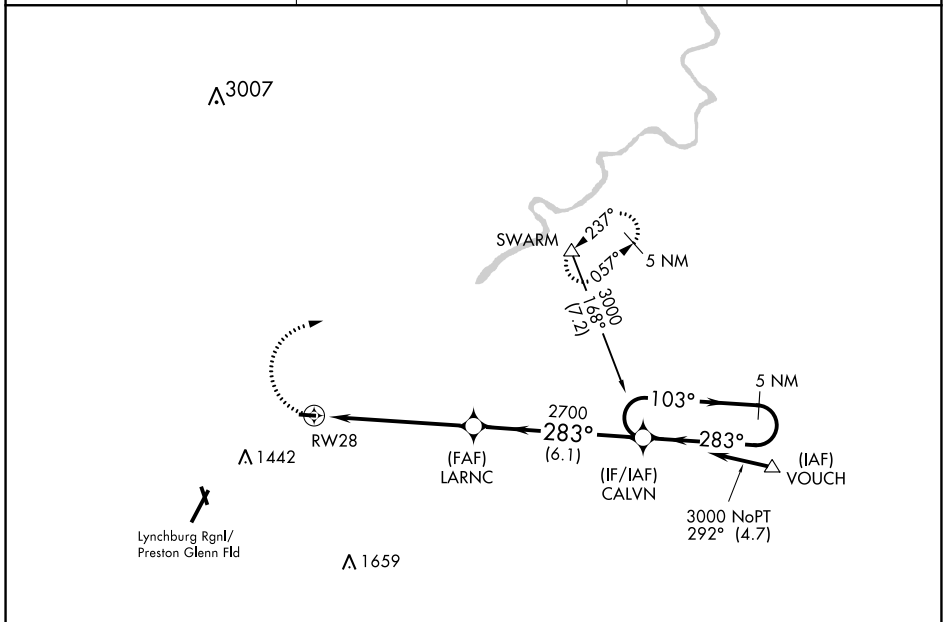

APP CRS	Rwy Idg	2932
283°	TDZE	939
	Apt Elev	939

RNAV (GPS) RWY 28

FALWELL (W24)

⚠ DME/DME RNP-0.3 NA. Use Lynchburg Regional/Preston Glenn Fld altimeter setting, when not received use Farmville altimeter setting and increase all MDA 160 feet. Procedure NA at night.

MISSED APPROACH: Climbing right turn to 3500 direct SWARM and hold.

LYH ASOS 119.8	ROANOKE APP CON 135.0 254.325	UNICOM 123.0 (CTAF)
--------------------------	---	-------------------------------

NE-3, 28 NOV 2024 to 26 DEC 2024

NE-3, 28 NOV 2024 to 26 DEC 2024

ELEV 939	TDZE 939
----------	----------

MIRL Rwy 10-28

CATEGORY	A	B	C	D
LNAV MDA	1460-1	521 (600-1)		NA