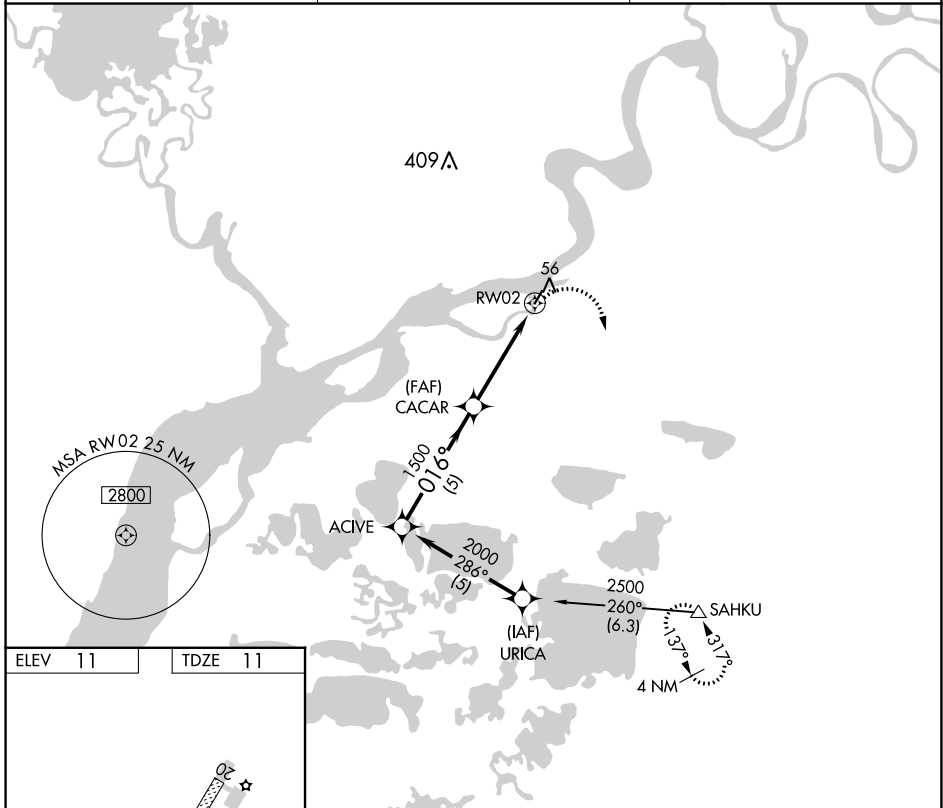

APP CRS 016°	Rwy Idg TDZE Apt Elev	3000 11 11
------------------------	-----------------------------	---------------------------------------

RNAV (GPS) RWY 2

NAPASKIAK (PKA) (PAPK)

RNP APCH-GPS.	MISSED APPROACH: Climbing right turn to 2500 direct SAHKU WP and hold.
▼ ▲ NA Use Bethel altimeter setting.	

BET/PABE ASOS 135.45	ANCHORAGE CENTER 125.2 372.0	CTAF 122.9
--------------------------------	--	----------------------

CATEGORY	A	B	C	D
LNAV MDA	420-1	409 (500-1)	NA	
CIRCLING	440-1 429 (500-1)	580-1 569 (600-1)	NA	

AK, 31 OCT 2024 to 26 DEC 2024

AK, 31 OCT 2024 to 26 DEC 2024