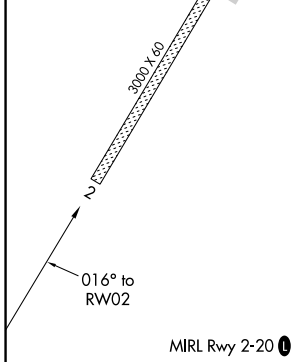

APP CRS 016°	Rwy Idg TDZE Apt Elev	3000 11 11
------------------------	-----------------------------	---------------------------------------

RNAV (GPS) RWY 2

NAPASKIAK (PKA) (PAPK)

RNP APCH-GPS.	MISSED APPROACH: Climbing right turn to 2500 direct SAHKU WP and hold.
▼ ▲ NA Use Bethel altimeter setting.	

BET/PABE ASOS 135.45	ANCHORAGE CENTER 125.2 372.0	CTAF 122.9
--------------------------------	--	----------------------

CATEGORY	A	B	C	D
LNAV MDA	420-1	409 (500-1)	NA	
CIRCLING	440-1 429 (500-1)	580-1 569 (600-1)	NA	