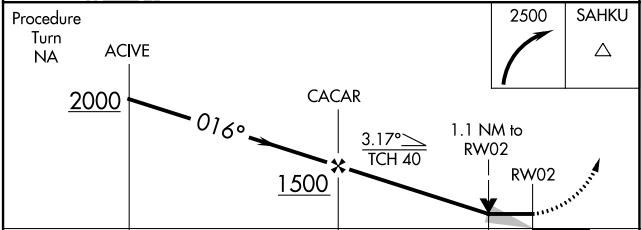

APP CRS 016°	Rwy Idg TDZE Apt Elev	3000 11 11
------------------------	-----------------------------	---------------------------------------

RNAV (GPS) RWY 2

NAPASKIAK (PKA) (PAPK)

RNP APCH-GPS.	MISSED APPROACH: Climbing right turn to 2500 direct SAHKU WP and hold.
▼ ▲ NA Use Bethel altimeter setting.	

BET/PABE ASOS 135.45	ANCHORAGE CENTER 125.2 372.0	CTAF 122.9
--------------------------------	--	----------------------

CATEGORY	A	B	C	D
LNAV MDA	420-1	409 (500-1)	NA	
CIRCLING	440-1 429 (500-1)	580-1 569 (600-1)	NA	