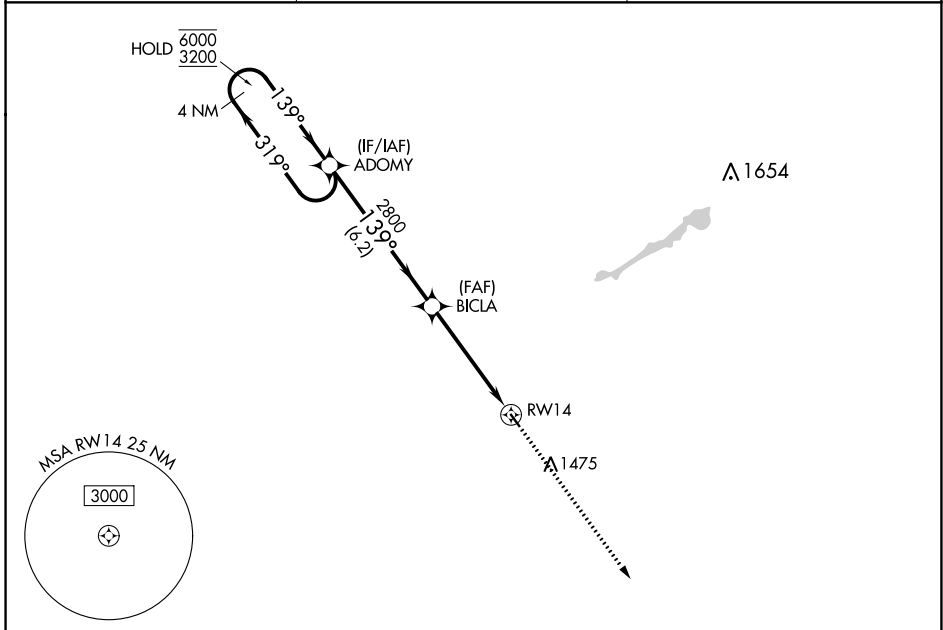

APP CRS 139°	Rwy Idg 3000
	TDZE 1137
	Apt Elev 1137

RNAV (GPS) RWY 14

FERTILE MUNI (D14)

RNP APCH - GPS.	MISSED APPROACH: Climb to 3200 direct CALTU and hold.
Use Mahanomen altimeter setting.	

3N8 AWOS-3PT 121.125	GRAND FORKS APP CON* 118.1 318.1	UNICOM 122.8 (CTAF) 0
--------------------------------	--	---------------------------------

ELEV 1137	TDZE 1137
-----------	-----------

CATEGORY	A	B	C	D
LNAV MDA	1600-1	463 (500-1)	NA	
CIRCLING	1660-1 523 (600-1)	1760-1 623 (700-1)	NA	

NC-1, 28 NOV 2024 to 26 DEC 2024

NC-1, 28 NOV 2024 to 26 DEC 2024