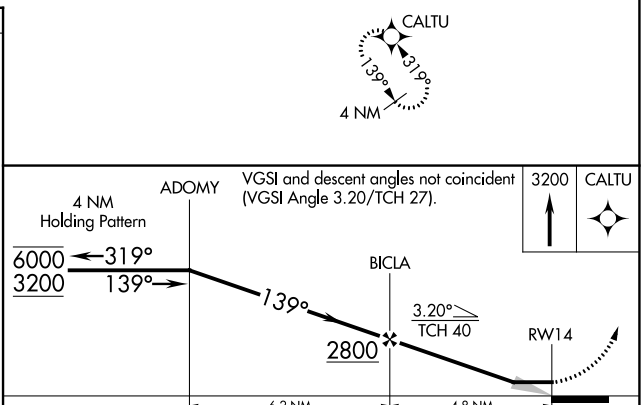

APP CRS 139°	Rwy Idg 3000
	TDZE 1137
	Apt Elev 1137

RNAV (GPS) RWY 14

FERTILE MUNI (D14)

RNP APCH - GPS.	MISSED APPROACH: Climb to 3200 direct CALTU and hold.
Use Mahanomen altimeter setting.	

3N8 AWOS-3PT 121.125	GRAND FORKS APP CON* 118.1 318.1	UNICOM 122.8 (CTAF) 0
--------------------------------	--	---------------------------------

ELEV 1137	TDZE 1137
-----------	-----------

CATEGORY	A	B	C	D
LNAV MDA	1600-1	463 (500-1)	NA	
CIRCLING	1660-1 523 (600-1)	1760-1 623 (700-1)	NA	

NC-1, 28 NOV 2024 to 26 DEC 2024

NC-1, 28 NOV 2024 to 26 DEC 2024