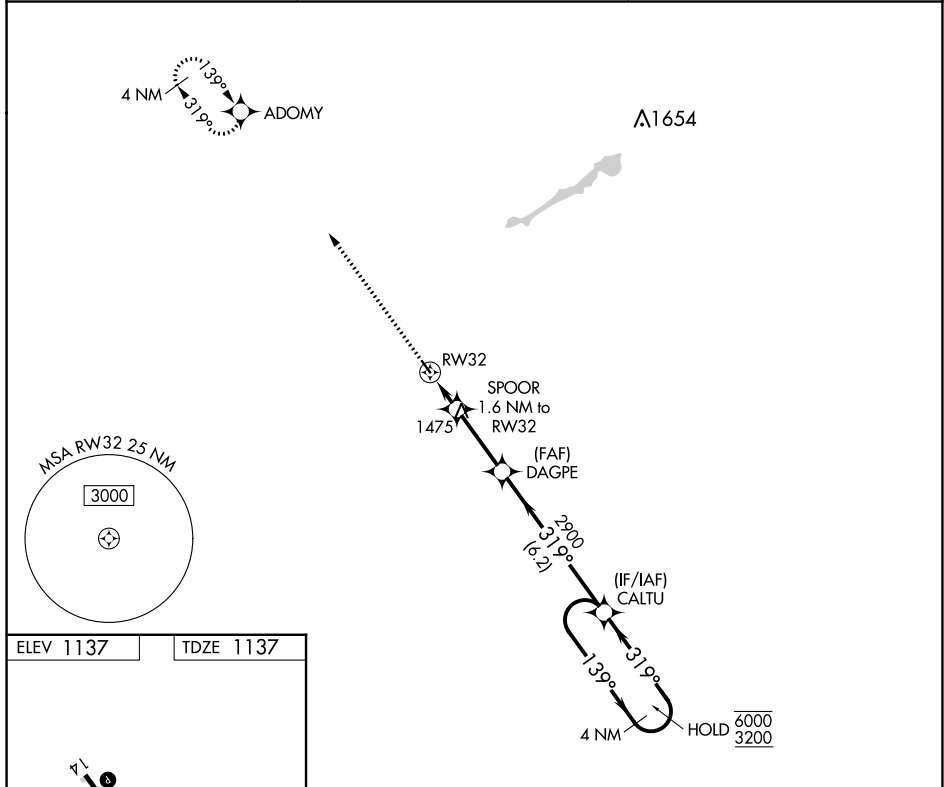

APP CRS	Rwy Idg	3000
319°	TDZE	1137
	Apt Elev	1137

RNAV (GPS) RWY 32

FERTILE MUNI (D14)

RNP APCH - GPS.		MISSED APPROACH: Climb to 3200 direct ADOMY and hold.
▼ ▲NA	Use Mahanomen altimeter setting.	

3N8 AWOS-3PT 121.125	GRAND FORKS APP CON ★ 118.1 318.1	UNICOM 122.8 (CTAF) 0
--------------------------------	---	---------------------------------

ELEV 1137	TDZE 1137
-----------	-----------

3200	ADOMY	VGSI and descent angles not coincident (VGSI Angle 3.70/TCH 31).		CALTU
↑	✧			4 NM Holding Pattern
		DAGPE		139° → 6000 ← 319° 3200
		SPOOR 1.6 NM to RW32	3.70° TCH 40	
		RW32	1820	2900
		1.6 NM	2.8 NM	6.2 NM
CATEGORY	A	B	C	D
LNAV MDA	1700-1	563 (600-1)	NA	
CIRCLING	1700-1	1760-1	NA	
	563 (600-1)	623 (700-1)		

NC-1, 28 NOV 2024 to 26 DEC 2024

NC-1, 28 NOV 2024 to 26 DEC 2024