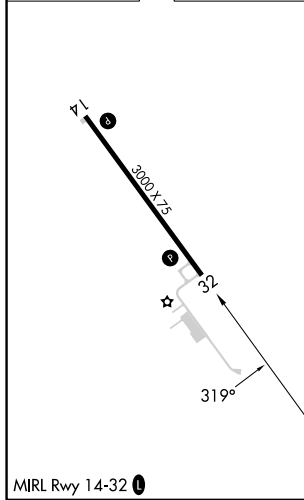

APP CRS	Rwy Idg	3000
319°	TDZE	1137
	Apt Elev	1137

RNAV (GPS) RWY 32

FERTILE MUNI (D14)

RNP APCH - GPS.		MISSED APPROACH: Climb to 3200 direct ADOMY and hold.
▼ ▲NA	Use Mahanomen altimeter setting.	

3N8 AWOS-3PT 121.125	GRAND FORKS APP CON ★ 118.1 318.1	UNICOM 122.8 (CTAF) 0
--------------------------------	---	---------------------------------

ELEV 1137	TDZE 1137
-----------	-----------

3200	ADOMY	VGSI and descent angles not coincident (VGSI Angle 3.70/TCH 31).		CALTU
↑	✧			4 NM Holding Pattern
		DAGPE		139° → 6000 ← 319° 3200
		SPOOR 1.6 NM to RW32	3.70° TCH 40	
		RW32	1820	2900
		1.6 NM	2.8 NM	6.2 NM
CATEGORY	A	B	C	D
LNAV MDA	1700-1	563 (600-1)	NA	
CIRCLING	1700-1	1760-1	NA	
	563 (600-1)	623 (700-1)		