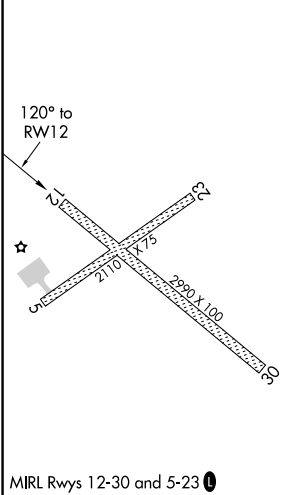

WAAS CH 77628 W12A	APP CRS 120°	Rwy Idg 2990 TDZE 37 Apt Elev 38
---------------------------------	------------------------	---

RNAV (GPS) RWY 12

BREVIG MISSION (KTS) (PFKT)

RNP APCH.	MISSED APPROACH: Climb to 6300 direct CUSEW and hold, continue climb-in-hold to 6300.
<p>⚠ Circling NA north of Rws 12 and 23. Circling Rwy 23 NA at night. ⚠ For uncompensated Baro-VNAV systems, LNAV/VNAV NA below -25° C or above 54°C.</p>	

AWOS-3P 121.55	ANCHORAGE CENTER 133.3 290.4	NOME RADIO 135.6	CTAF 123.0
--------------------------	--	----------------------------	----------------------

ELEV 38	TDZE 37
---------	---------

CATEGORY	A	B	C	D
LPV DA	287-1	250 (300-1)		NA
LNAV/VNAV DA	287-1	250 (300-1)		NA
LNAV MDA	360-1	323 (400-1)		NA
C CIRCLING	620-1 582 (600-1)	1460-1½ 1422 (1500-1½)		NA