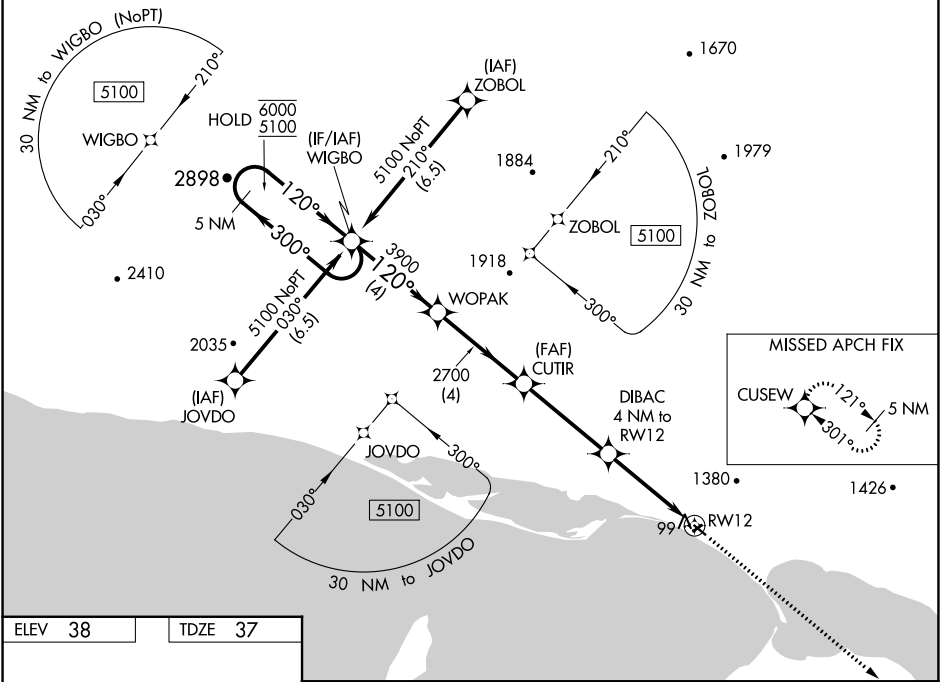

WAAS CH 77628 W12A	APP CRS 120°	Rwy Idg 2990 TDZE 37 Apt Elev 38
---------------------------------	------------------------	---

RNAV (GPS) RWY 12

BREVIG MISSION (KTS) (PFKT)

RNP APCH.	MISSED APPROACH: Climb to 6300 direct CUSEW and hold, continue climb-in-hold to 6300.
<p>⚠ Circling NA north of Rws 12 and 23. Circling Rwy 23 NA at night. ⚠ For uncompensated Baro-VNAV systems, LNAV/VNAV NA below -25° C or above 54°C.</p>	

AWOS-3P 121.55	ANCHORAGE CENTER 133.3 290.4	NOME RADIO 135.6	CTAF 123.0
--------------------------	--	----------------------------	----------------------

ELEV 38	TDZE 37
---------	---------

CATEGORY	A	B	C	D
LPV DA	287-1	250 (300-1)		NA
LNAV/VNAV DA	287-1	250 (300-1)		NA
LNAV MDA	360-1	323 (400-1)		NA
C CIRCLING	620-1 582 (600-1)	1460-1½ 1422 (1500-1½)		NA

AK, 31 OCT 2024 to 26 DEC 2024

AK, 31 OCT 2024 to 26 DEC 2024