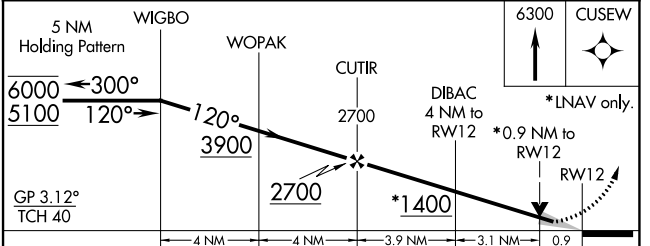

WAAS CH 77628 W12A	APP CRS 120°	Rwy Idg 2990 TDZE 37 Apt Elev 38
---------------------------------	------------------------	---

RNAV (GPS) RWY 12

BREVIG MISSION (KTS) (PFKT)

RNP APCH.	MISSED APPROACH: Climb to 6300 direct CUSEW and hold, continue climb-in-hold to 6300.
<p>⚠ Circling NA north of Rws 12 and 23. Circling Rwy 23 NA at night. ⚠ For uncompensated Baro-VNAV systems, LNAV/VNAV NA below -25° C or above 54°C.</p>	

AWOS-3P 121.55	ANCHORAGE CENTER 133.3 290.4	NOME RADIO 135.6	CTAF 123.0
--------------------------	--	----------------------------	----------------------

ELEV 38	TDZE 37
---------	---------

CATEGORY	A	B	C	D
LPV DA	287-1	250 (300-1)		NA
LNAV/VNAV DA	287-1	250 (300-1)		NA
LNAV MDA	360-1	323 (400-1)		NA
C CIRCLING	620-1 582 (600-1)	1460-1½ 1422 (1500-1½)		NA