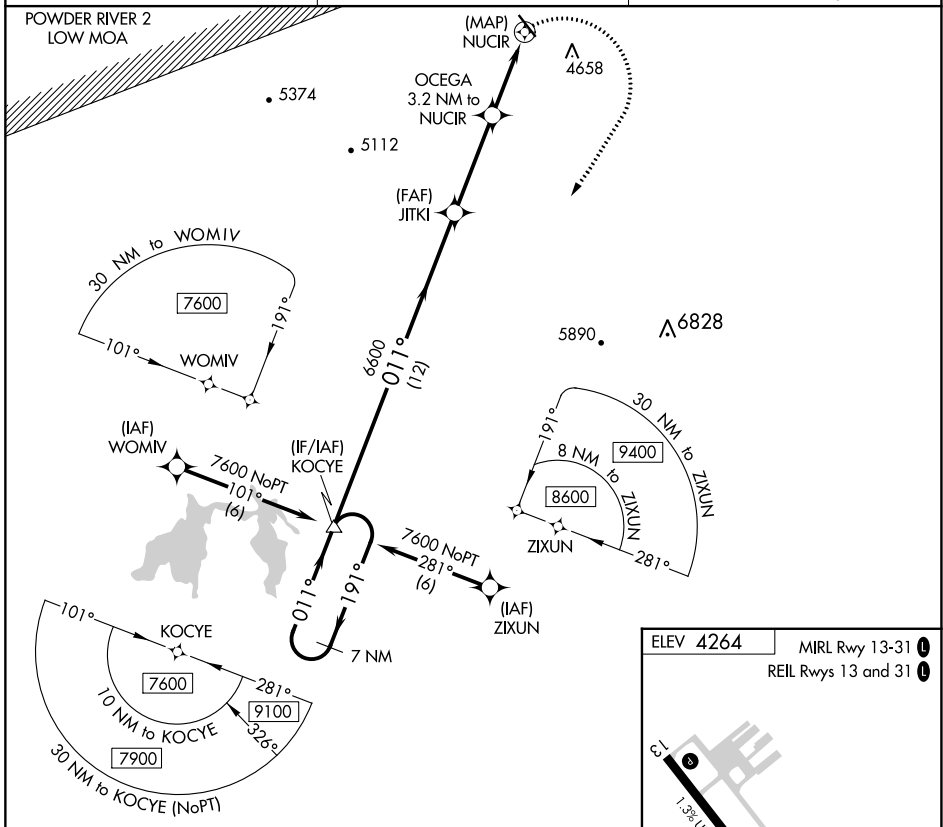

APP CRS	Rwy Idg	N/A
011°	TDZE	N/A
	Apt Elev	4264

RNAV (GPS)-A

HULETT MUNI (W43)

RNP APCH - GPS.	MISSED APPROACH: Climbing right turn to 15000 direct KOCYE and hold, continue climb-in-hold to 15000.
<p>▼ Procedure NA at night. When local altimeter setting is not received, use GCC altimeter setting and increase all MDA 120 feet and visibility Cat B ¼ SM.</p>	

AWOS-3PT 128.775	DENVER CENTER 127.95 338.2	UNICOM 122.8 (CTAF) 0
----------------------------	--------------------------------------	---------------------------------

CATEGORY	A	B	C	D
CIRCLING	4900-1 636 (700-1)	5020-1 756 (800-1)	NA	

NW-1, 28 NOV 2024 to 26 DEC 2024

NW-1, 28 NOV 2024 to 26 DEC 2024