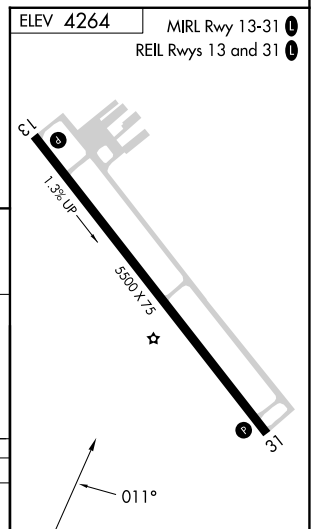

APP CRS	Rwy Idg	N/A
011°	TDZE	N/A
	Apt Elev	4264

RNAV (GPS)-A

HULETT MUNI (W43)

RNP APCH - GPS.	MISSED APPROACH: Climbing right turn to 15000 direct KOCYE and hold, continue climb-in-hold to 15000.
▼ Procedure NA at night. When local altimeter setting is not received, use GCC altimeter setting and increase all MDA 120 feet and visibility Cat B ¼ SM.	

AWOS-3PT 128.775	DENVER CENTER 127.95 338.2	UNICOM 122.8 (CTAF) 0

CATEGORY	A	B	C	D
CIRCLING	4900-1 636 (700-1)	5020-1 756 (800-1)	NA	

NW-1, 28 NOV 2024 to 26 DEC 2024

NW-1, 28 NOV 2024 to 26 DEC 2024