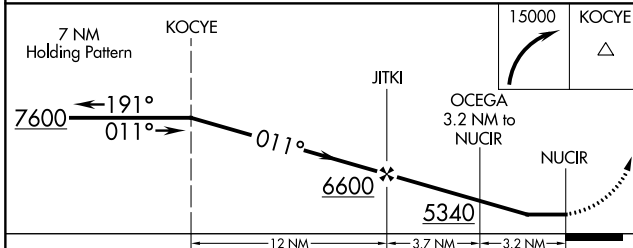

APP CRS	Rwy Idg	N/A
011°	TDZE	N/A
	Apt Elev	4264

RNAV (GPS)-A

HULETT MUNI (W43)

RNP APCH - GPS.	MISSED APPROACH: Climbing right turn to 15000 direct KOCYE and hold, continue climb-in-hold to 15000.
<p>▼ Procedure NA at night. When local altimeter setting is not received, use GCC altimeter setting and increase all MDA 120 feet and visibility Cat B ¼ SM.</p>	

AWOS-3PT 128.775	DENVER CENTER 127.95 338.2	UNICOM 122.8 (CTAF) 0
----------------------------	--------------------------------------	---------------------------------

CATEGORY	A	B	C	D
CIRCLING	4900-1 636 (700-1)	5020-1 756 (800-1)	NA	