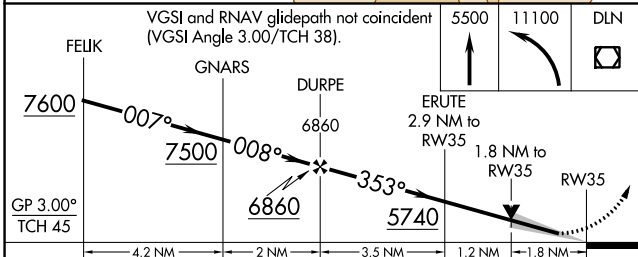

WAAS CH 42940 W35A	APP CRS 353°	Rwy Idg TDZE Apt Elev	6000 4774 4789
--	------------------------	-----------------------------	---

RNAV (GPS) RWY 35

RUBY VALLEY FLD (RVF)

RNP APCH - GPS.

⚠ Circling NA to Rwy 7 and 25. Circling NA east of Rwy 17-35.
⚠ For uncompensated Baro-VNAV systems, LNAV/VNAV NA below -24°C or above 54°C.

MISSED APPROACH: (Do not exceed 185K until DLN VOR/DME) Climb to 5500 then climbing left turn to 11100 direct DLN VOR/DME and hold, continue climb-in-hold to 11100.

AWOS-3PT 119.025	SALT LAKE CENTER 132.4 338.3	CTAF 122.90
----------------------------	--	-----------------------

NW-1, 28 NOV 2024 to 26 DEC 2024

NW-1, 28 NOV 2024 to 26 DEC 2024

ELEV 4789	TDZE 4774
-----------	-----------

CATEGORY	A	B	C	D
LPV DA	5024-1		250 (300-1)	
LNAV/VNAV DA	5196-1¼		422 (500-1¼)	
LNAV MDA	5360-1 586 (600-1)		5360-1¾ 586 (600-1¼)	
C CIRCLING	5360-1 571 (600-1)		5360-1¾ 571 (600-1¼) 5460-2¼ 671 (700-2¼)	