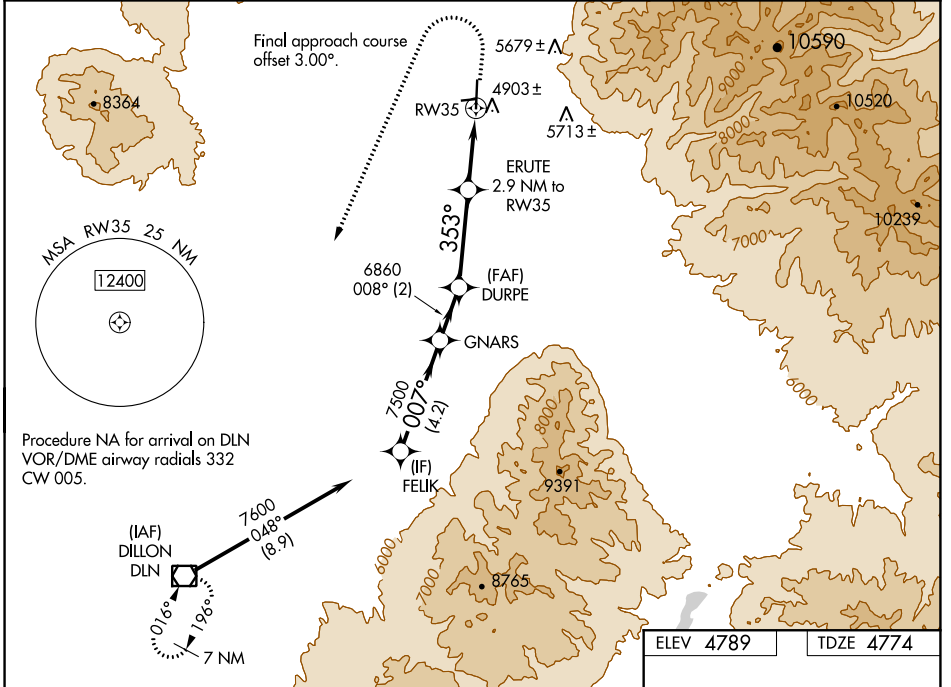

WAAS CH 42940 W35A	APP CRS 353°	Rwy Idg TDZE Apt Elev	6000 4774 4789
--	------------------------	-----------------------------	---

RNAV (GPS) RWY 35

RUBY VALLEY FLD (RVF)

RNP APCH - GPS.

⚠ Circling NA to Rwy 7 and 25. Circling NA east of Rwy 17-35.
⚠ For uncompensated Baro-VNAV systems, LNAV/VNAV NA below -24°C or above 54°C.

MISSED APPROACH: (Do not exceed 185K until DLN VOR/DME) Climb to 5500 then climbing left turn to 11100 direct DLN VOR/DME and hold, continue climb-in-hold to 11100.

AWOS-3PT 119.025	SALT LAKE CENTER 132.4 338.3	CTAF 122.90
----------------------------	--	-----------------------

NW-1, 28 NOV 2024 to 26 DEC 2024

NW-1, 28 NOV 2024 to 26 DEC 2024

ELEV 4789	TDZE 4774
-----------	-----------

CATEGORY	A	B	C	D
LPV DA	5024-1		250 (300-1)	
LNAV/VNAV DA	5196-1¼		422 (500-1¼)	
LNAV MDA	5360-1 586 (600-1)		5360-1¾ 586 (600-1¼)	
C CIRCLING	5360-1 571 (600-1)		5360-1¾ 571 (600-1¼) 5460-2¼ 671 (700-2¼)	