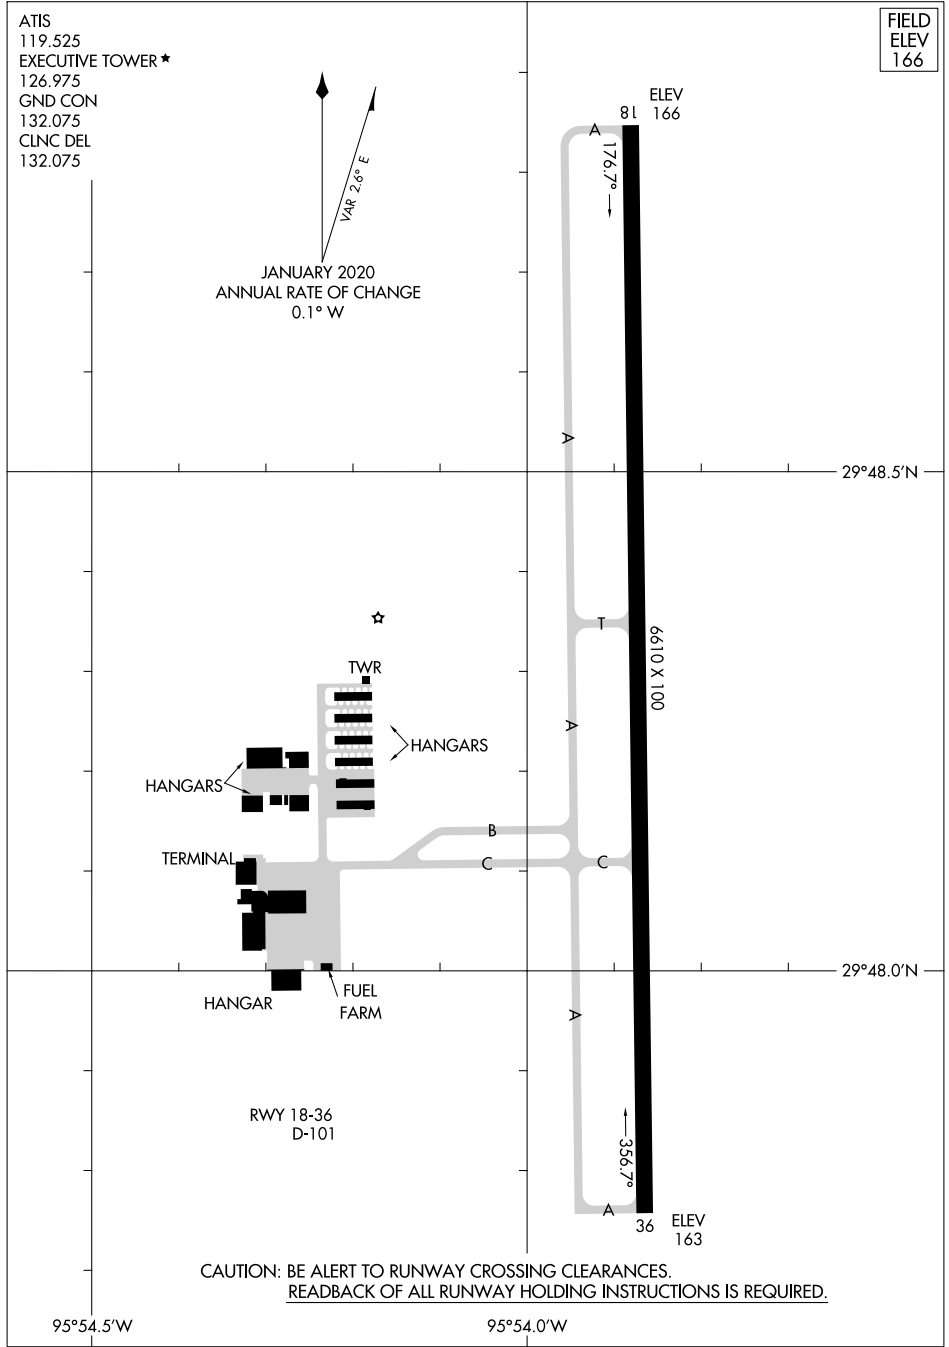

21112
AIRPORT DIAGRAM

AL-10328 (FAA)

HOUSTON EXEC (TME)
HOUSTON, TEXAS

ATIS
119.525
EXECUTIVE TOWER ★
126.975
GND CON
132.075
CLNC DEL
132.075

FIELD
ELEV
166

SC-5, 28 NOV 2024 to 26 DEC 2024

SC-5, 28 NOV 2024 to 26 DEC 2024

**CAUTION: BE ALERT TO RUNWAY CROSSING CLEARANCES.
READBACK OF ALL RUNWAY HOLDING INSTRUCTIONS IS REQUIRED.**

AIRPORT DIAGRAM
21112

HOUSTON, TEXAS
HOUSTON EXEC (TME)