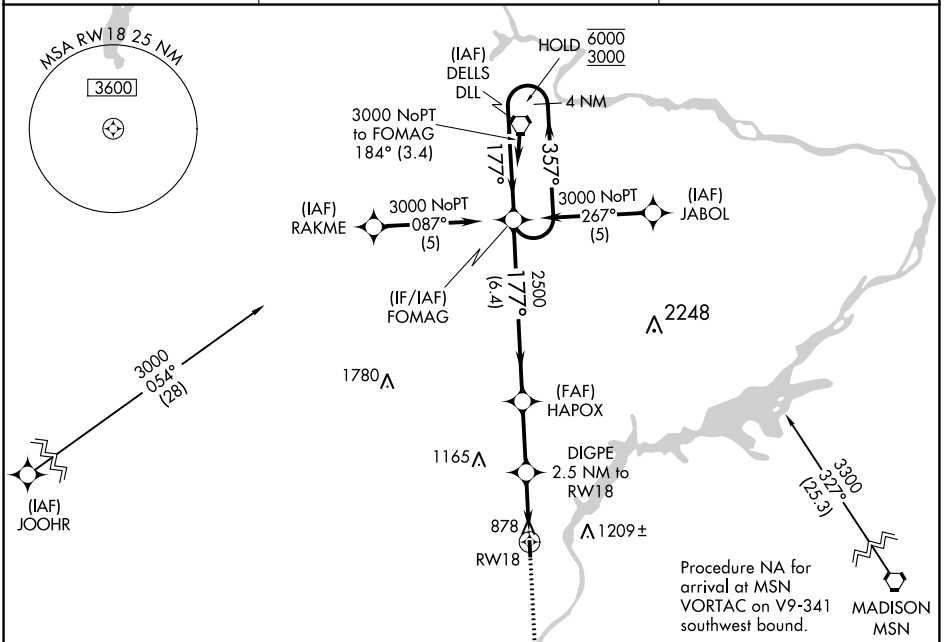

APP CRS	Rwy Idg	2936
177°	TDZE	832
	Apt Elev	832

RNAV (GPS) RWY 18

SAUK/PRAIRIE (91C)

RNP APCH	MISSED APPROACH: Climb to 3200 direct SOCNO and hold.
▼ ▲ NA	Use Madison altimeter setting.

MSN ASOS 124.65 278.3	MADISON APP CON★ 135.45 343.7	CTAF 122.9
---------------------------------	---	----------------------

CATEGORY	A	B	C	D
LNAV MDA	1260-1	428 (500-1)		NA
CIRCLING	1400-1 568 (600-1)	1460-1 628 (700-1)		NA

MIRL Rwy 18-36

REIL Rwy 18 and 36

EC-3, 28 NOV 2024 to 26 DEC 2024

EC-3, 28 NOV 2024 to 26 DEC 2024