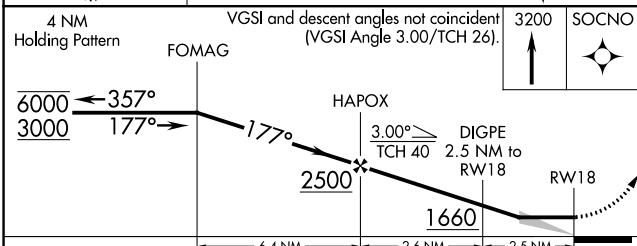

APP CRS	Rwy Idg	2936
177°	TDZE	832
	Apt Elev	832

RNAV (GPS) RWY 18

SAUK/PRAIRIE (91C)

RNP APCH	MISSED APPROACH: Climb to 3200 direct SOCNO and hold.
▼ ▲ NA	Use Madison altimeter setting.

MSN ASOS 124.65 278.3	MADISON APP CON★ 135.45 343.7	CTAF 122.9
---------------------------------	---	----------------------