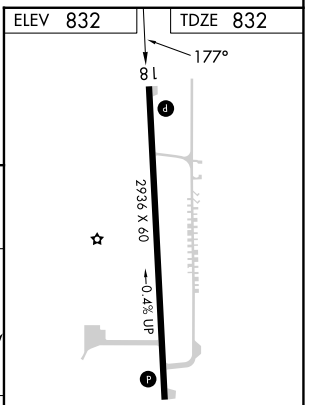

APP CRS	Rwy Idg	2936
177°	TDZE	832
	Apt Elev	832

RNAV (GPS) RWY 18

SAUK/PRAIRIE (91C)

RNP APCH	MISSED APPROACH: Climb to 3200 direct SOCNO and hold.
▼ ▲ NA	Use Madison altimeter setting.

MSN ASOS 124.65 278.3	MADISON APP CON★ 135.45 343.7	CTAF 122.9
---------------------------------	---	----------------------

CATEGORY	A	B	C	D
LNAV MDA	1260-1	428 (500-1)		NA
CIRCLING	1400-1 568 (600-1)	1460-1 628 (700-1)		NA

MIRL Rwy 18-36

REIL Rwy 18 and 36

EC-3, 28 NOV 2024 to 26 DEC 2024

EC-3, 28 NOV 2024 to 26 DEC 2024