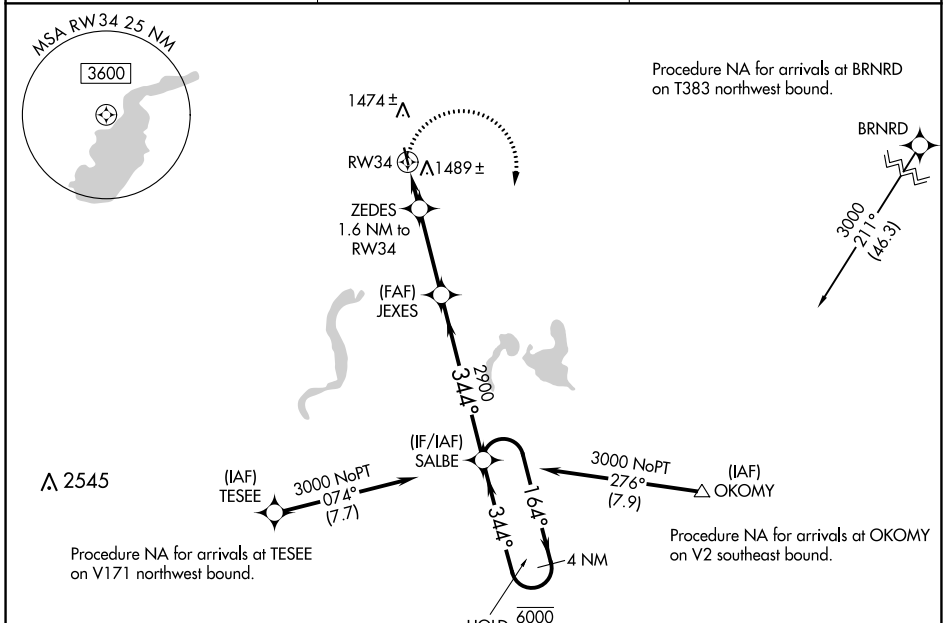

APP CRS <b>344°</b>	Rwy Idg <b>3501</b>
	TDZE <b>1330</b>
	Apt Elev <b>1332</b>

# RNAV (GPS) RWY 34

TODD FLD (14Y)

RNP APCH. ▼ ▲ Circling Rwy 16 NA at night.	MISSED APPROACH: Climbing right turn to 3000 direct SALBE and hold.
---	---

AWOS-3 <b>118.65</b>	MINNEAPOLIS CENTER <b>126.1 269.2</b>	CTAF <b>122.9</b>
-------------------------	--	----------------------

ELEV 1332	TDZE 1330
-----------	-----------

CATEGORY	A	B	C	D
LNAV MDA	1740-1	410 (500-1)	1740-1½ 410 (500-1½)	NA
CIRCLING	1840-1	508 (600-1)	1880-1½ 548 (600-1½)	NA

NC-1, 28 NOV 2024 to 26 DEC 2024

NC-1, 28 NOV 2024 to 26 DEC 2024