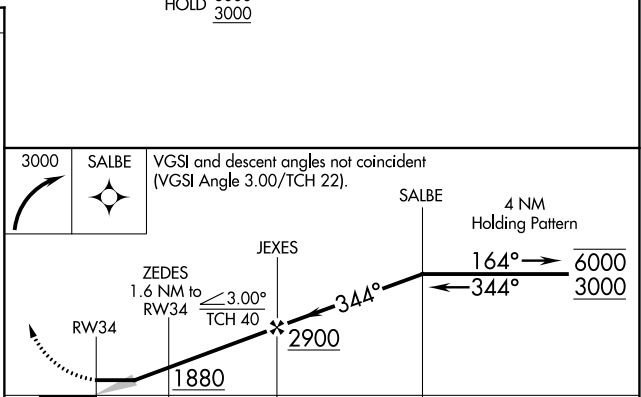

CATEGORY	A	B	C	D
LNAV MDA	1740-1	410 (500-1)	1740-1½ 410 (500-1½)	NA
CIRCLING	1840-1	508 (600-1)	1880-1½ 548 (600-1½)	NA

NC-1, 28 NOV 2024 to 26 DEC 2024

NC-1, 28 NOV 2024 to 26 DEC 2024