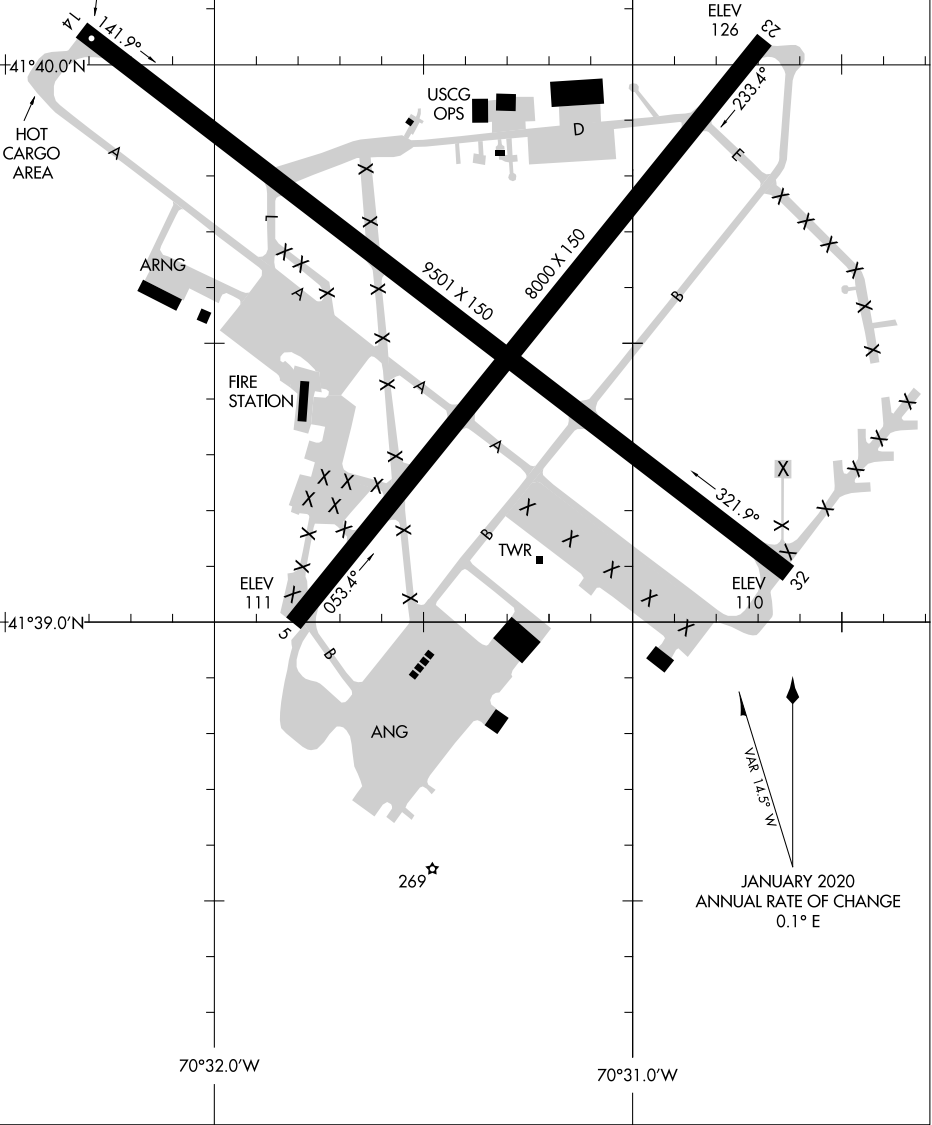

24137

AIRPORT DIAGRAM

CAPE COD COAST GUARD AIR STATION (F/MH)
AL-10362 (FAA)
FALMOUTH, MASSACHUSETTS

ATIS
120.475 236.825
COAST GUARD TOWER
128.425 291.1
GND CON
124.15 275.8

**CAUTION: BE ALERT TO RUNWAY CROSSING CLEARANCES.
READBACK OF ALL RUNWAY HOLDING INSTRUCTIONS IS REQUIRED.**

RWY 05-23
PCN 33 F/A/W/T
RWY 14-32
PCN 26 F/A/W/T

FIELD
ELEV
130

NE-1, 28 NOV 2024 to 26 DEC 2024

NE-1, 28 NOV 2024 to 26 DEC 2024

AIRPORT DIAGRAM

24137

FALMOUTH, MASSACHUSETTS
CAPE COD COAST GUARD AIR STATION (F/MH)