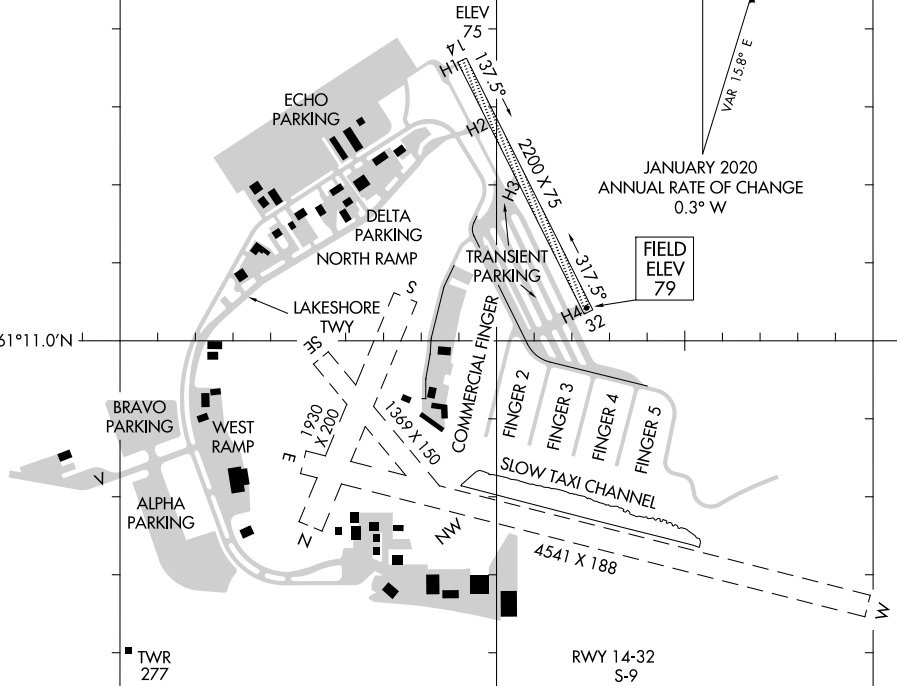

# AIRPORT DIAGRAM

AL-10443 (FAA)

LAKE HOOD (LHD) (PALH)  
ANCHORAGE, ALASKA

ATIS  
125.6  
LAKE HOOD TOWER  
126.8  
CLNC DEL  
119.4

61°11.5'N

61°11.0'N

61°10.5'N

AK, 31 OCT 2024 to 26 DEC 2024

AK, 31 OCT 2024 to 26 DEC 2024

CAUTION: BE ALERT TO RUNWAY CROSSING CLEARANCES.  
READBACK OF ALL RUNWAY HOLDING INSTRUCTIONS IS REQUIRED.

149°59.0'W

149°58.0'W

149°57.0'W

# AIRPORT DIAGRAM

24081

ANCHORAGE, ALASKA  
LAKE HOOD (LHD) (PALH)