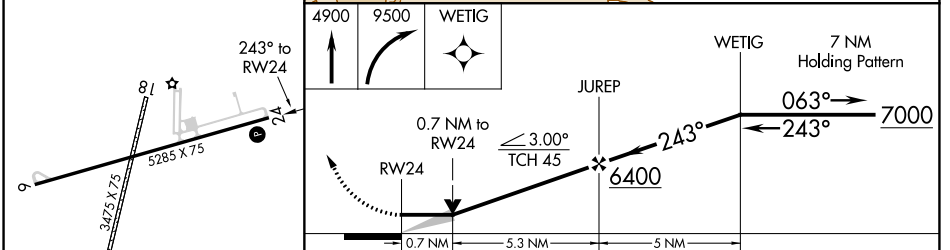

WAAS CH 70640 W24A	APP CRS 243°	Rwy Idg 5285 TDZE 4477 Apt Elev 4494
---------------------------------	------------------------	---

RNAV (GPS) RWY 24

BIG TIMBER AT HOWARD FLD (6SØ)

<p>Circling Rwy 18, 36 NA at night. DME/DME RNP- 0.3 NA.</p>	<p>MISSED APPROACH: Climb to 4900 then climbing right turn to 9500 direct WETIG and hold, continue climb-in-hold to 9500.</p>
--	---

AWOS-3 132.05	SALT LAKE CENTER 127.75 351.9	UNICOM 122.8 (CTAF) Ø
-------------------------	---	---------------------------------

NW-1, 28 NOV 2024 to 26 DEC 2024

NW-1, 28 NOV 2024 to 26 DEC 2024

ELEV 4494	TDZE 4477
-----------	-----------

CATEGORY	A	B	C	D
LP MDA	4740-1 263 (300-1)			
LNAV MDA	4780-1 303 (300-1)			
CIRCLING	4860-1 366 (400-1)	4960-1 466 (500-1)	5160-1¾ 666 (700-1¾)	5340-2¾ 846 (900-2¾)