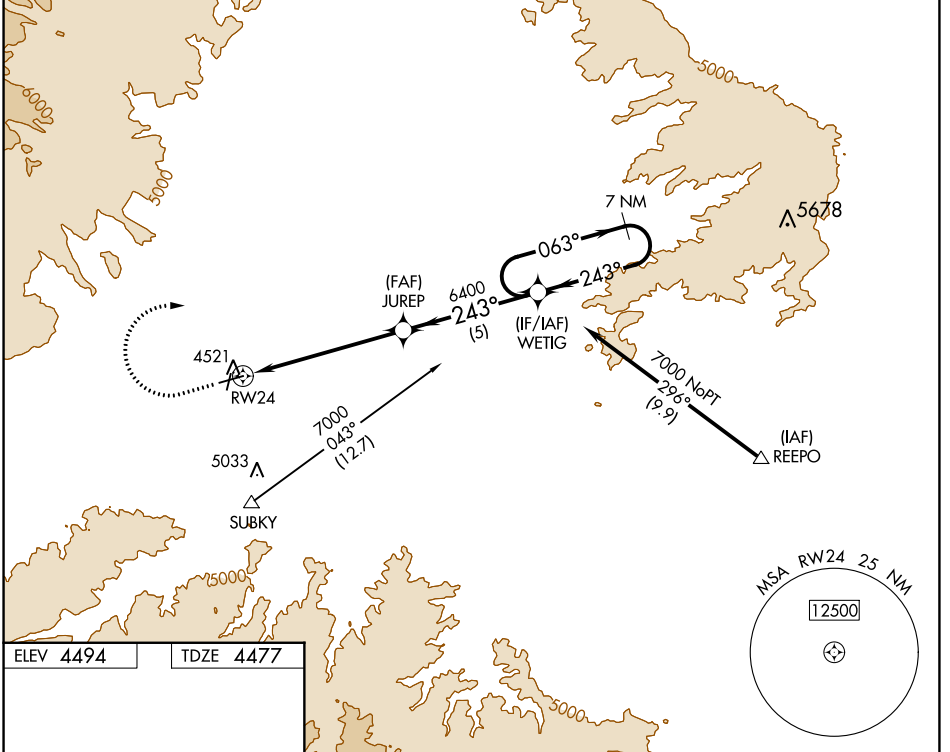

WAAS CH 70640 W24A	APP CRS 243°	Rwy Idg 5285 TDZE 4477 Apt Elev 4494
---------------------------------	------------------------	---

RNAV (GPS) RWY 24

BIG TIMBER AT HOWARD FLD (6SØ)

<p>Circling Rwy 18, 36 NA at night. DME/DME RNP- 0.3 NA.</p>	<p>MISSED APPROACH: Climb to 4900 then climbing right turn to 9500 direct WETIG and hold, continue climb-in-hold to 9500.</p>
--	---

AWOS-3 132.05	SALT LAKE CENTER 127.75 351.9	UNICOM 122.8 (CTAF) Ø
-------------------------	---	---------------------------------

NW-1, 28 NOV 2024 to 26 DEC 2024

NW-1, 28 NOV 2024 to 26 DEC 2024

ELEV 4494	TDZE 4477
-----------	-----------

CATEGORY	A	B	C	D
LP MDA	4740-1 263 (300-1)			
LNAV MDA	4780-1 303 (300-1)			
CIRCLING	4860-1 366 (400-1)	4960-1 466 (500-1)	5160-1¾ 666 (700-1¾)	5340-2¾ 846 (900-2¾)