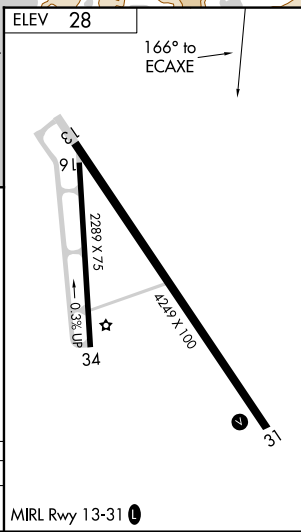

APP CRS	Rwy Idg	N/A
166°	TDZE	N/A
	Apt Elev	28

RNAV (GPS)-A

SEWARD (SWD) (PAWD)

RNP APCH-GPS.

▼ When local altimeter setting not received, procedure NA.
 ▲ Circling NA southwest Rwy 13 and west of Rwy 34.
 Procedure NA at night. Rwy 13, 16, 31 and 34 helicopter visibility reduction below 1 SM NA.
 ❄️ -4°C

MISSED APPROACH: Climb to 9500 direct TUJVE and on track 230° to HEXEG and on track 319° to WIXIR and on track 005° to SEWARD and hold.

ASOS	ANCHORAGE CENTER	KENAI RADIO	CTAF
135.2	119.7 269.0	122.6	122.9 0

9500	TUJVE	tr 230°	HEXEG	fr 319°	WIXIR	tr 005°	SEWARD	SAKHI
▲	✦	✦	✦	✦	✦	✦	△	

CATEGORY	A	B	C	D
CIRCLING	2660-1¼ 2632 (2700-1¼)	2660-1½ 2632 (2700-1½)	NA	

AK, 31 OCT 2024 to 26 DEC 2024

AK, 31 OCT 2024 to 26 DEC 2024