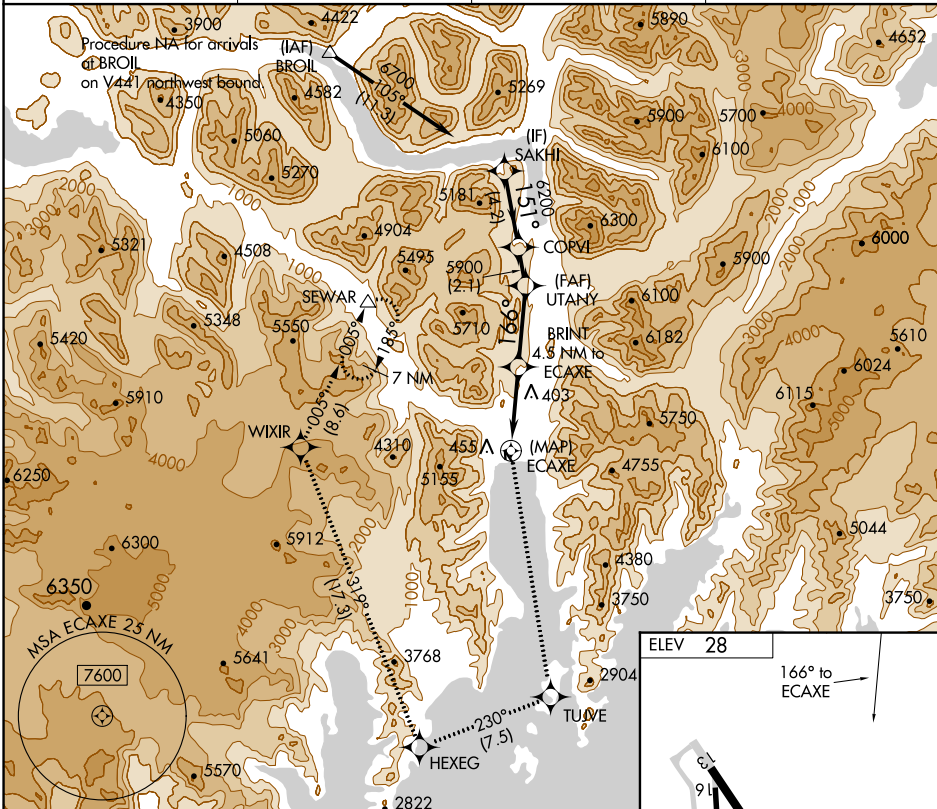

APP CRS	Rwy Idg	N/A
166°	TDZE	N/A
	Apt Elev	28

RNAV (GPS)-A

SEWARD (SWD) (PAWD)

RNP APCH-GPS.

▼ When local altimeter setting not received, procedure NA.
 ▲ Circling NA southwest Rwy 13 and west of Rwy 34.
 Procedure NA at night. Rwy 13, 16, 31 and 34 helicopter visibility reduction below 1 SM NA.
 ❄️ -4°C

MISSED APPROACH: Climb to 9500 direct TUJVE and on track 230° to HEXEG and on track 319° to WIXIR and on track 005° to SEWARD and hold.

ASOS	ANCHORAGE CENTER	KENAI RADIO	CTAF
135.2	119.7 269.0	122.6	122.9 0

9500	TUJVE	tr 230°	HEXEG	fr 319°	WIXIR	tr 005°	SEWARD	SAKHI
▲	✦	✦	✦	✦	✦	✦	△	

CATEGORY	A	B	C	D
CIRCLING	2660-1¼ 2632 (2700-1¼)	2660-1½ 2632 (2700-1½)	NA	

AK, 31 OCT 2024 to 26 DEC 2024

AK, 31 OCT 2024 to 26 DEC 2024