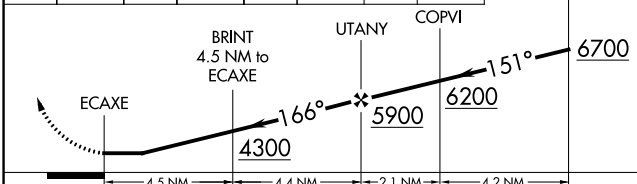

APP CRS	Rwy Idg	N/A
166°	TDZE	N/A
	Apt Elev	28

RNAV (GPS)-A

SEWARD (SWD) (PAWD)

RNP APCH-GPS.

▼ When local altimeter setting not received, procedure NA.
 ▲ Circling NA southwest Rwy 13 and west of Rwy 34.
 Procedure NA at night. Rwy 13, 16, 31 and 34 helicopter visibility reduction below 1 SM NA.
 ❄️ -4°C

MISSED APPROACH: Climb to 9500 direct TUJVE and on track 230° to HEXEG and on track 319° to WIXIR and on track 005° to SEWARD and hold.

ASOS	ANCHORAGE CENTER	KENAI RADIO	CTAF
135.2	119.7 269.0	122.6	122.9 0

9500	TUJVE	tr 230°	HEXEG	fr 319°	WIXIR	tr 005°	SEWARD	SAKHI
▲	✦	✦	✦	✦	✦	✦	△	

CATEGORY	A	B	C	D
CIRCLING	2660-1¼ 2632 (2700-1¼)	2660-1½ 2632 (2700-1½)	NA	

AK, 31 OCT 2024 to 26 DEC 2024

AK, 31 OCT 2024 to 26 DEC 2024