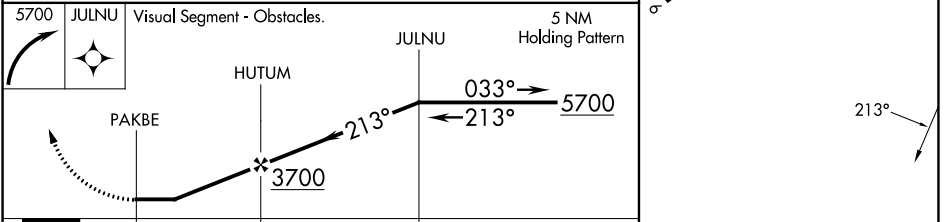

CATEGORY	A	B	C	D
☑ CIRCLING	1980-3	1017 (1100-3)	NA	

LIRL Rwy 6-24