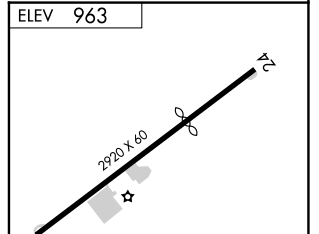

CATEGORY	A	B	C	D
☑ CIRCLING	1980-3	1017 (1100-3)	NA	

LIRL Rwy 6-24