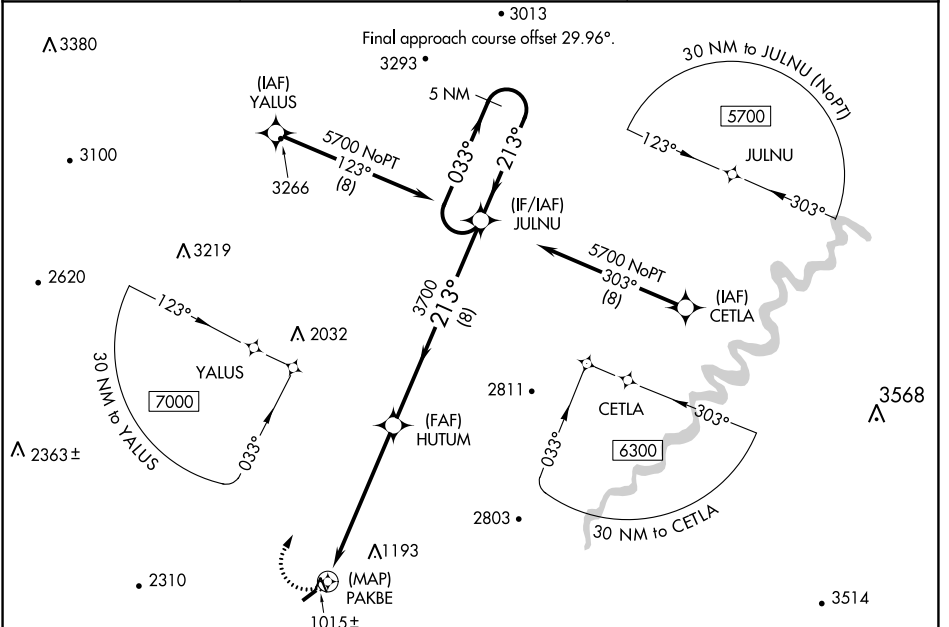

APP CRS 213°	Rwy Idg TDZE Apt Elev	NA NA 963
------------------------	-----------------------------	--------------------------------------

RNAV (GPS)-B

NEW MARKET (8W2)

RNP APCH.	<p>Procedure NA at night. When local altimeter setting not received, use Staunton/Waynesboro/Harrisonburg altimeter setting and increase all MDA 100 feet.</p>	<p>MISSED APPROACH: Climbing right turn to 5700 direct JULNU and hold, continue climb-in-hold to 5700.</p>
<p>▽ ▲</p>		

AWOS-3 118.175	WASHINGTON CENTER 133.2 282.2	UNICOM 122.8 (CTAF)
--------------------------	---	-------------------------------

NE-3, 28 NOV 2024 to 26 DEC 2024

NE-3, 28 NOV 2024 to 26 DEC 2024

CATEGORY	A	B	C	D
☑ CIRCLING	1980-3	1017 (1100-3)	NA	

LIRL Rwy 6-24