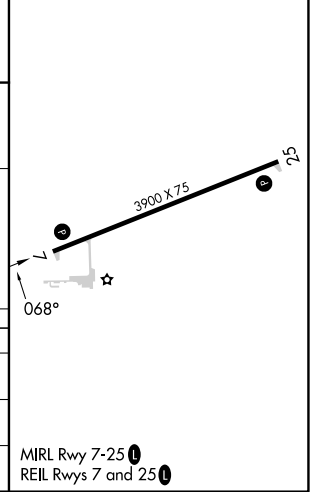

WAAS CH 97737 W07A	APP CRS 068°	Rwy Idg TDZE Apt Elev	3900 966 966
--	------------------------	-----------------------------	---

RNAV (GPS) RWY 7

BLOYER FLD (Y72)

NA DME/DME RNP-0.3 NA. Use Camp Douglas altimeter setting; when not received, use Sparta/Fort McCoy altimeter setting and increase all MDA 20 feet, increase LNAV Cat C visibility 1/8 mile. Helicopter visibility reduction below 1 SM NA. Procedure NA at night. **MISSED APPROACH:** Climb to 3000 direct GLAKE and hold.

CATEGORY	A	B	C	D
LP MDA	1460-1	494 (500-1)	1460-1 3/8 494 (500-1 3/8)	NA
LNAV MDA	1500-1	534 (600-1)	1500-1 1/2 534 (600-1 1/2)	NA
C CIRCLING	1540-1 574 (600-1)	1560-1 594 (600-1)	1660-2 694 (700-2)	NA