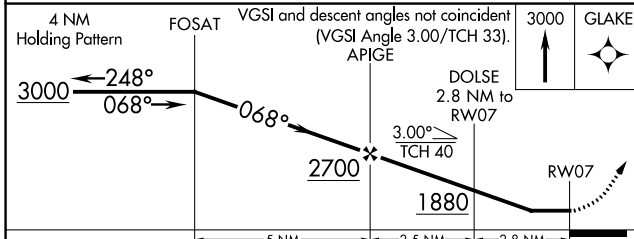

WAAS CH 97737 W07A	APP CRS 068°	Rwy Idg TDZE Apt Elev	3900 966 966
--	------------------------	-----------------------------	---

RNAV (GPS) RWY 7

BLOYER FLD (Y72)

NA DME/DME RNP-0.3 NA. Use Camp Douglas altimeter setting; when not received, use Sparta/Fort McCoy altimeter setting and increase all MDA 20 feet, increase LNAV Cat C visibility 1/8 mile. Helicopter visibility reduction below 1 SM NA. Procedure NA at night. **MISSED APPROACH:** Climb to 3000 direct GLAKE and hold.

VOLK APP CON ★ 135.25 244.875	VOLK CTAF 127.5	CTAF 122.9
---	---------------------------	----------------------

EC-3, 28 NOV 2024 to 26 DEC 2024

EC-3, 28 NOV 2024 to 26 DEC 2024

ELEV 966	TDZE 966
----------	----------