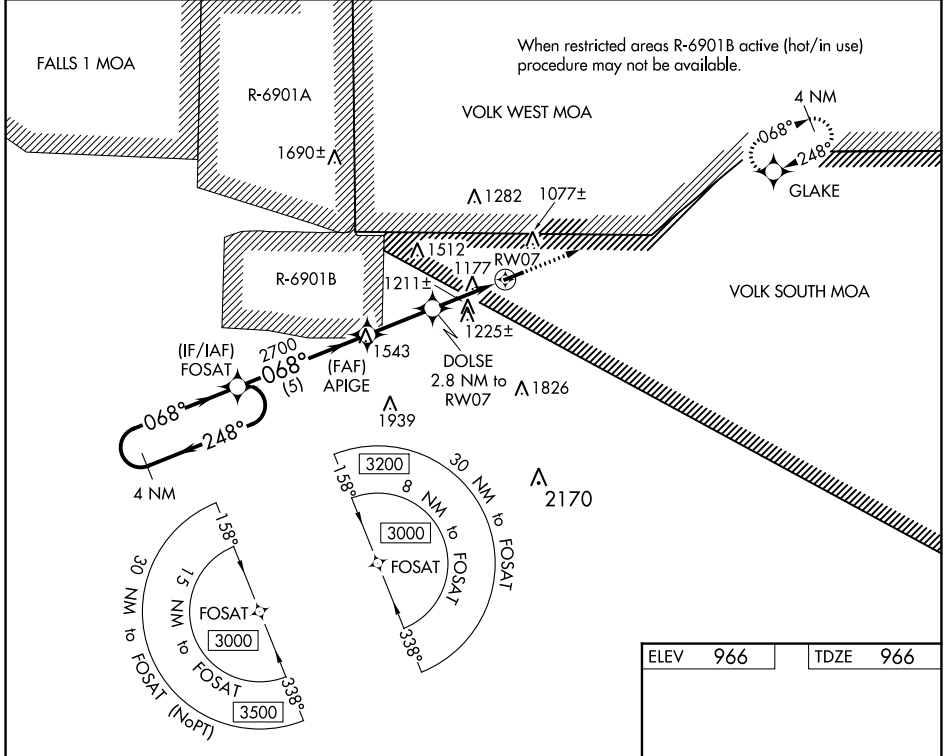

WAAS CH 97737 W07A	APP CRS 068°	Rwy Idg TDZE Apt Elev	3900 966 966
--	------------------------	-----------------------------	---

RNAV (GPS) RWY 7

BLOYER FLD (Y72)

NA DME/DME RNP-0.3 NA. Use Camp Douglas altimeter setting; when not received, use Sparta/Fort McCoy altimeter setting and increase all MDA 20 feet, increase LNAV Cat C visibility 1/8 mile. Helicopter visibility reduction below 1 SM NA. Procedure NA at night. **MISSED APPROACH:** Climb to 3000 direct GLAKE and hold.

VOLK APP CON ★ 135.25 244.875	VOLK CTAF 127.5	CTAF 122.9
---	---------------------------	----------------------

EC-3, 28 NOV 2024 to 26 DEC 2024

EC-3, 28 NOV 2024 to 26 DEC 2024

ELEV 966	TDZE 966
----------	----------

CATEGORY	A	B	C	D
LP MDA	1460-1	494 (500-1)	1460-1 3/8 494 (500-1 3/8)	NA
LNAV MDA	1500-1	534 (600-1)	1500-1 1/2 534 (600-1 1/2)	NA
C CIRCLING	1540-1 574 (600-1)	1560-1 594 (600-1)	1660-2 694 (700-2)	NA