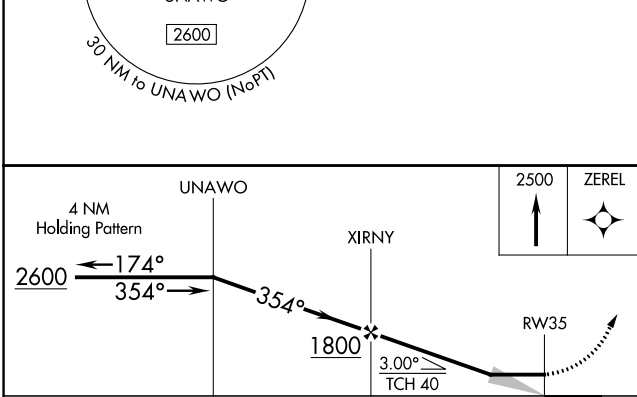

AK, 31 OCT 2024 to 26 DEC 2024

AK, 31 OCT 2024 to 26 DEC 2024

ELEV 48	TDZE 48