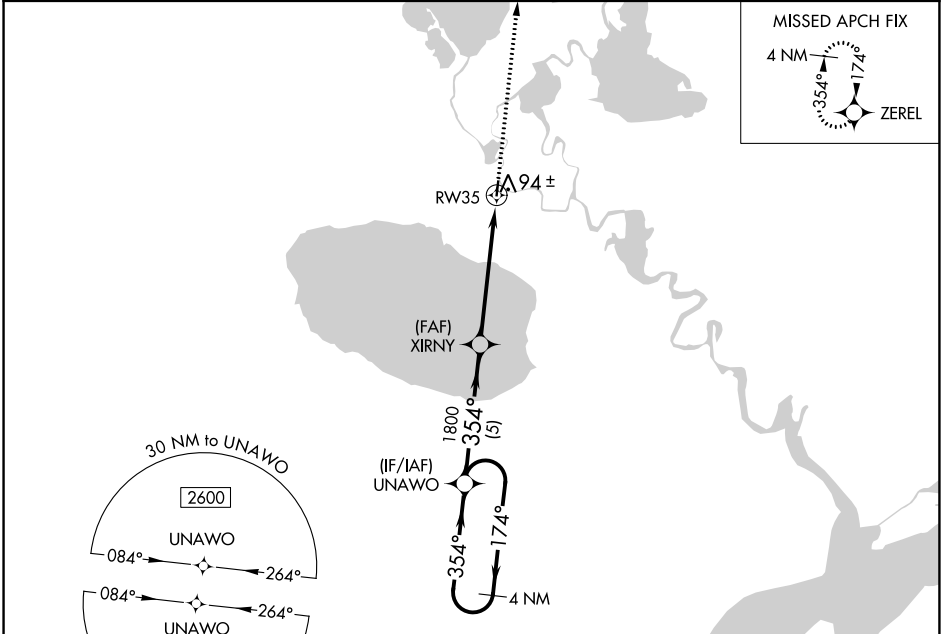

RNAV (GPS) RWY 35

KASIGLUK (Z09) (PFKA)

APP CRS 354°	Rwy Idg 3000
	TDZE 48
	Apt Elev 48

NA DME/DME RNP-0.3 NA. Use Nunapitchuk altimeter setting, when not received, use Bethel altimeter setting.

MISSED APPROACH: Climb to 2500 direct ZEREL and hold.

16A/PPIT AWOS-3P 121.55	BET/PABE ASOS 135.45	ANCHORAGE CENTER 125.2 372.0	CTAF 122.9
-----------------------------------	--------------------------------	--	----------------------

AK, 31 OCT 2024 to 26 DEC 2024

AK, 31 OCT 2024 to 26 DEC 2024

ELEV 48	TDZE 48
---------	---------

CATEGORY	A	B	C	D
LNAV MDA	680-1	632 (700-1)		NA
CIRCLING	720-1	672 (700-1)		NA