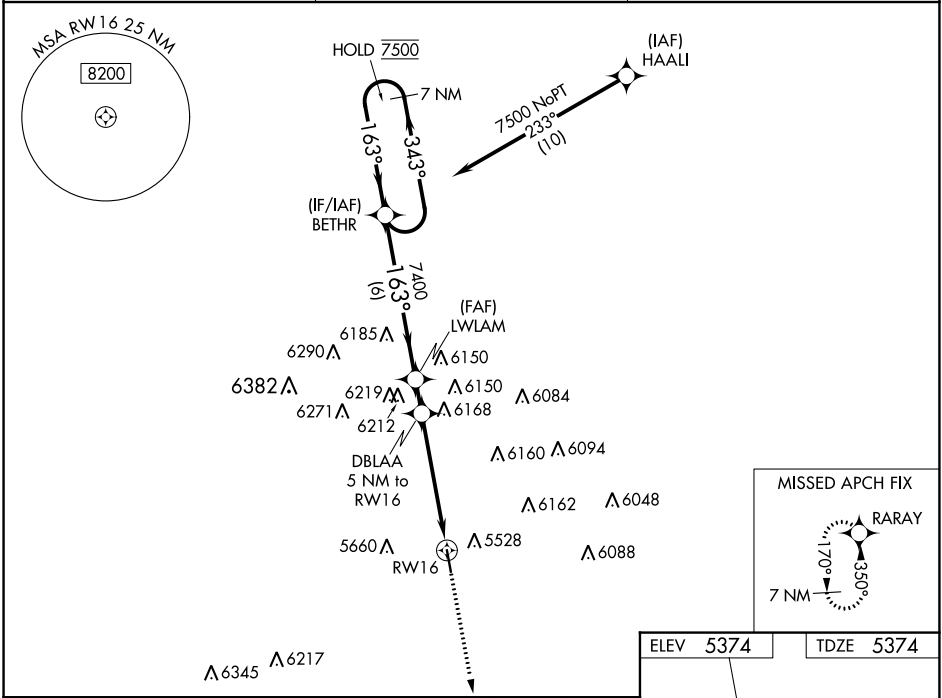

WAAS CH 56344 W16A	APP CRS 163°	Rwy Idg TDZE Apt Elev	4700 5374 5374
--	------------------------	-----------------------------	---

RNAV (GPS) RWY 16

LIMON MUNI (LIC)

RNP APCH - GPS.	MISSED APPROACH: Climb to 7500 direct RARAY and hold.
For uncompensated Baro-VNAV systems, LNAV/VNAV NA below -25°C or above 54°C.	

ASOS 121.125	DENVER CENTER 133.4 377.175	CTAF 122.9
------------------------	---------------------------------------	----------------------

CATEGORY	A	B	C	D
LPV DA	5624-3/4 250 (300-3/4)			NA
LNAV/VNAV DA	5709-1 335 (400-1)			NA
LNAV MDA	6080-1	706 (800-1)	6080-2 706 (800-2)	NA
CIRCLING	6080-1	706 (800-1)	6220-2 1/2 846 (900-2 1/2)	NA

SW-1, 28 NOV 2024 to 26 DEC 2024

SW-1, 28 NOV 2024 to 26 DEC 2024