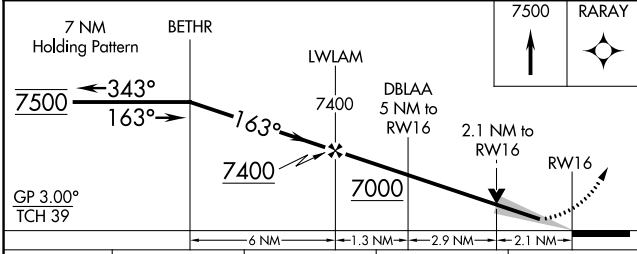

WAAS CH 56344 W16A	APP CRS 163°	Rwy Idg TDZE Apt Elev	4700 5374 5374
--	------------------------	-----------------------------	---

RNAV (GPS) RWY 16

LIMON MUNI (LIC)

RNP APCH - GPS.	MISSED APPROACH: Climb to 7500 direct RARAY and hold.
For uncompensated Baro-VNAV systems, LNAV/VNAV NA below -25°C or above 54°C.	

ASOS 121.125	DENVER CENTER 133.4 377.175	CTAF 122.9
------------------------	---------------------------------------	----------------------

CATEGORY	A	B	C	D
LPV DA	5624-3/4 250 (300-3/4)			NA
LNAV/VNAV DA	5709-1 335 (400-1)			NA
LNAV MDA	6080-1	706 (800-1)	6080-2 706 (800-2)	NA
CIRCLING	6080-1	706 (800-1)	6220-2 1/2 846 (900-2 1/2)	NA