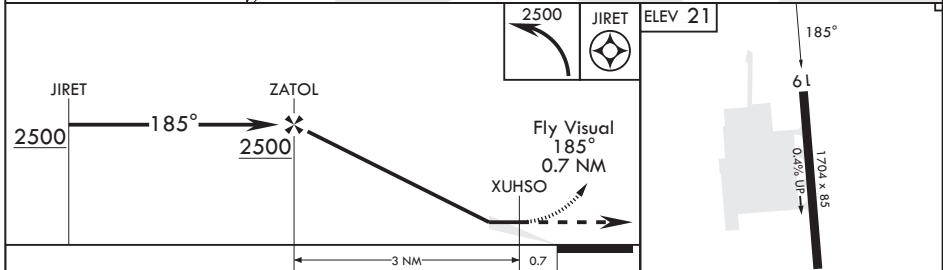

EDGEWOOD, MARYLAND

COPTER RNAV (GPS) 185

AL-11589 (USA)

WEIDE AHP (ABERDEEN PROVING GROUND) (KEDG)

APCH CRS 185°	Rwy Idg TDZE Arprt Elev	1704 N/A 21
-------------------------	-------------------------------	--

RNP APCH - GPS	MISSED APPROACH: Climbing left turn to 2500 direct JIRET and hold.
----------------	--

AWOS-AV 126.2 (CTAF)	POTOMAC APP CON/DEP CON 125.525 291.625
--------------------------------	---

CATEGORY	COPTER			MIRL all Rwys
LNAV MDA	720-1	699	(700-1)	

EDGEWOOD, MARYLAND 39°24'N - 76°17'W WEIDE AHP (ABERDEEN PROVING GROUND) (KEDG)

Amdt 1 23FEB23 TERPS

COPTER RNAV (GPS) 185

NE-3, 28 NOV 2024 to 26 DEC 2024

NE-3, 28 NOV 2024 to 26 DEC 2024