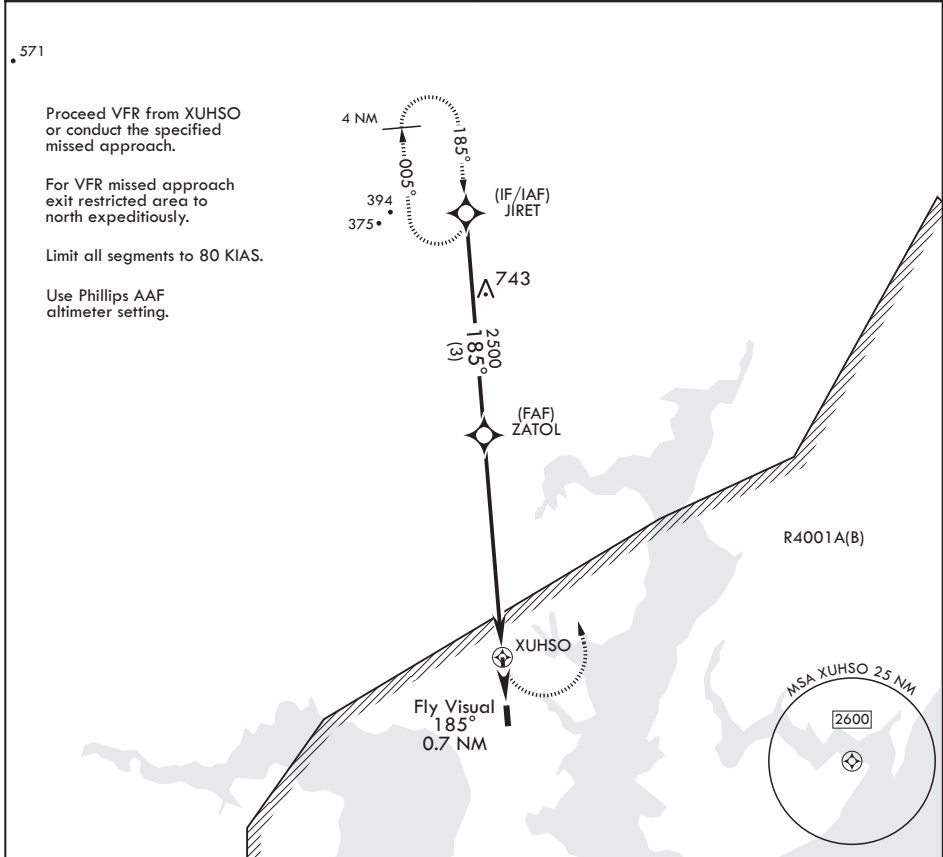

EDGEWOOD, MARYLAND

COPTER RNAV (GPS) 185

AL-11589 (USA)

WEIDE AHP (ABERDEEN PROVING GROUND) (KEDG)

APCH CRS 185°	Rwy Idg TDZE Arprt Elev	1704 N/A 21
-------------------------	-------------------------------	--

RNP APCH - GPS	MISSED APPROACH: Climbing left turn to 2500 direct JIRET and hold.
----------------	--

AWOS-AV 126.2 (CTAF)	POTOMAC APP CON/DEP CON 125.525 291.625
--------------------------------	---

CATEGORY	COPTER			MIRL all Rwys
LNAV MDA	720-1	699	(700-1)	

EDGEWOOD, MARYLAND 39°24'N - 76°17'W WEIDE AHP (ABERDEEN PROVING GROUND) (KEDG)

Amdt 1 23FEB23 TERPS

COPTER RNAV (GPS) 185

NE-3, 28 NOV 2024 to 26 DEC 2024

NE-3, 28 NOV 2024 to 26 DEC 2024