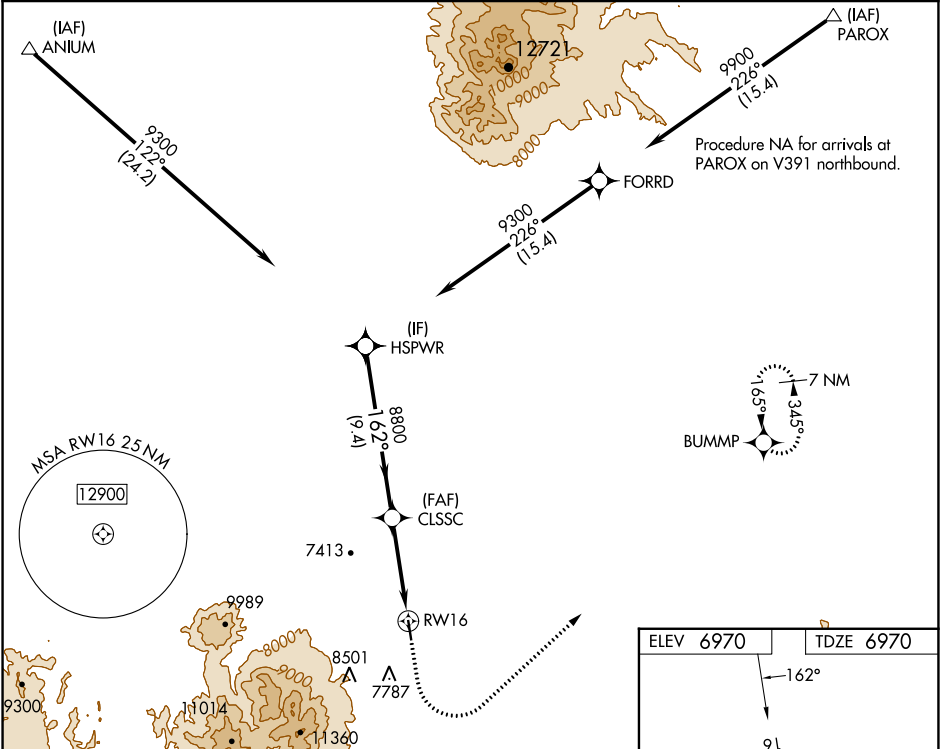

WAAS CH 86246 W16A	APP CRS 162°	Rwy ldg TDZE Apt Elev	5998 6970 6970
--	------------------------	-----------------------------	---

RNAV (GPS) RWY 16

MONTICELLO (U64)

RNP APCH - GPS. ▼ For uncompensated Baro-VNAV systems, LNAV/VNAV NA below -28°C or above 54°C.	MISSED APPROACH: Climb to 7700 then climbing left turn to 9300 direct BUMMP and hold.
---	---

AWOS-3PT 121.025	DENVER CENTER 127.55 256.875	UNICOM 122.8 (CTAF) 0
----------------------------	--	---------------------------------

CATEGORY	A	B	C	D
LPV DA	7170-1	200 (200-1)		NA
LNAV/VNAV DA	7407-1¼	437 (500-1¼)		NA
LNAV MDA	7660-1	690 (700-1)		NA

SW-4, 28 NOV 2024 to 26 DEC 2024

SW-4, 28 NOV 2024 to 26 DEC 2024