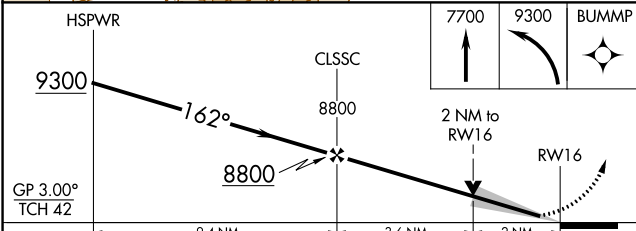

WAAS CH 86246 W16A	APP CRS 162°	Rwy ldg TDZE Apt Elev	5998 6970 6970
--	------------------------	-----------------------------	---

RNAV (GPS) RWY 16

MONTICELLO (U64)

RNP APCH - GPS. ▼ For uncompensated Baro-VNAV systems, LNAV/VNAV NA below -28°C or above 54°C.	MISSED APPROACH: Climb to 7700 then climbing left turn to 9300 direct BUMMP and hold.
---	---

AWOS-3PT 121.025	DENVER CENTER 127.55 256.875	UNICOM 122.8 (CTAF) 0
----------------------------	--	---------------------------------

CATEGORY	A	B	C	D
LPV DA	7170-1	200 (200-1)		NA
LNAV/VNAV DA	7407-1¼	437 (500-1¼)		NA
LNAV MDA	7660-1	690 (700-1)		NA