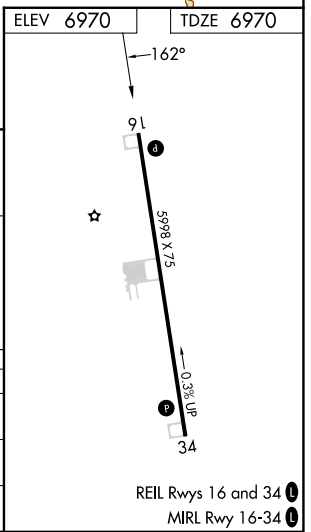

WAAS CH 86246 W16A	APP CRS 162°	Rwy ldg TDZE Apt Elev	5998 6970 6970

RNAV (GPS) RWY 16

MONTICELLO (U64)

RNP APCH - GPS. ▼ For uncompensated Baro-VNAV systems, LNAV/VNAV NA below -28°C or above 54°C.	MISSED APPROACH: Climb to 7700 then climbing left turn to 9300 direct BUMMP and hold.

AWOS-3PT 121.025	DENVER CENTER 127.55 256.875	UNICOM 122.8 (CTAF) 0

CATEGORY	A	B	C	D
LPV DA	7170-1	200 (200-1)		NA
LNAV/VNAV DA	7407-1¼	437 (500-1¼)		NA
LNAV MDA	7660-1	690 (700-1)		NA

SW-4, 28 NOV 2024 to 26 DEC 2024

SW-4, 28 NOV 2024 to 26 DEC 2024