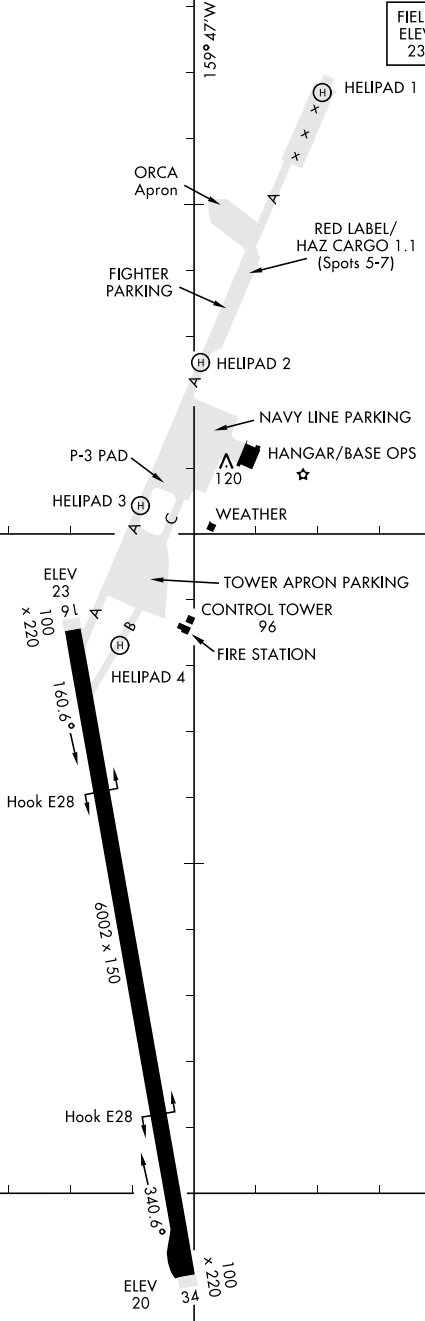

# AIRPORT DIAGRAM

[USN]

BARKING SANDS PMRF (PHBK)

KEKAHA, KAUAI I, HAWAII

ATIS 128.0 ★  
 TOWER ★  
 126.2 360.2  
 GND CON ★  
 124.2 340.2

FIELD  
 ELEV  
 23

159°48'W

22°02'N

22°01'N

Rwy 16-34  
 PCN 40 F/A/W/T

PAC, 31 OCT 2024 to 26 DEC 2024

PAC, 31 OCT 2024 to 26 DEC 2024