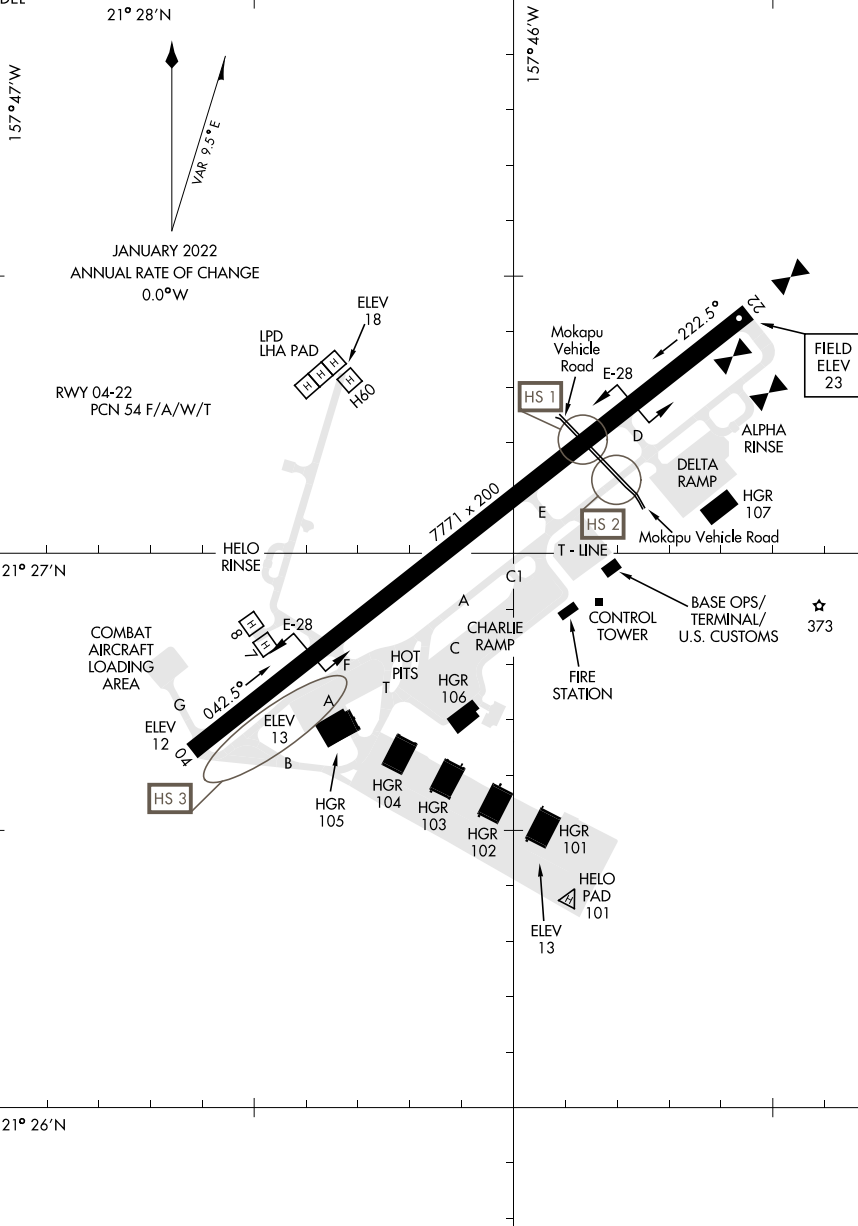

# AIRPORT DIAGRAM

[USN]

KANEOHE BAY MCAS (PHNG)

MOKAPU POINT, OAHU I., HAWAII

ATIS 284.5  
 TOWER  
 120.7 (CTAF) 360.2  
 GND CON  
 382.8  
 CLNC DEL  
 294.7

PAC, 31 OCT 2024 to 26 DEC 2024

PAC, 31 OCT 2024 to 26 DEC 2024

# AIRPORT DIAGRAM

MOKAPU POINT, OAHU I., HAWAII

KANEOHE BAY MCAS (PHNG)