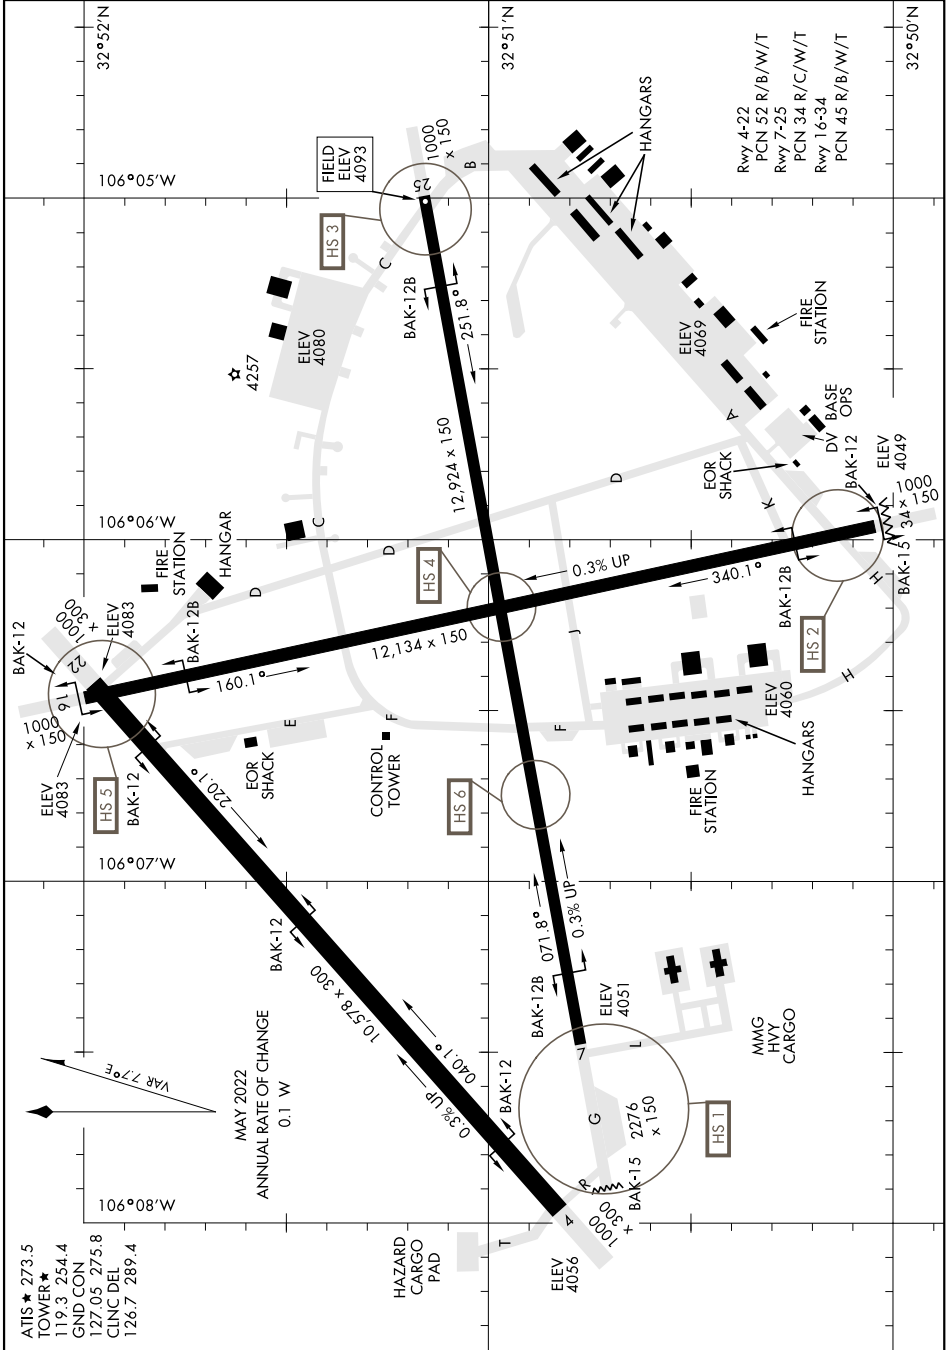

AIRPORT DIAGRAM

AL-7 [USAF]

HOLLOMAN AFB (KHMN)

ALAMOGORDO, NEW MEXICO

SW-1, 26 DEC 2024 to 23 JAN 2025

SW-1, 26 DEC 2024 to 23 JAN 2025

AIRPORT DIAGRAM

ALAMOGORDO, NEW MEXICO

HOLLOMAN AFB (KHMN)

- ATIS ★ 273.5
- TOWER ★ 119.3 254.4
- GND CON 127.05 275.8
- CLNC DEL 126.7 289.4

MAY 2022
ANNUAL RATE OF CHANGE
0.1 W