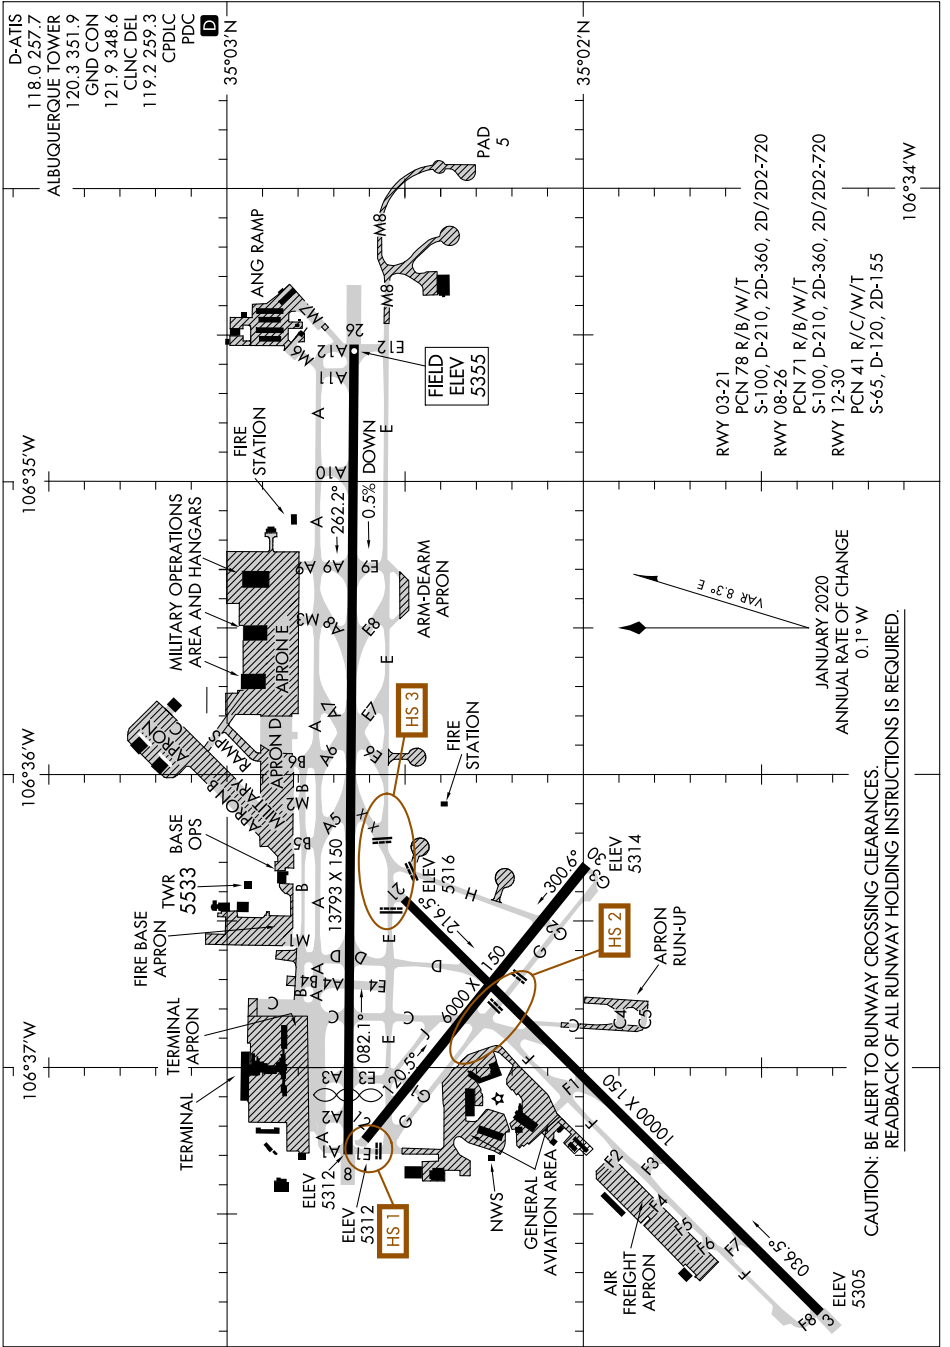

# AIRPORT DIAGRAM

AL-12 (FAA)

ALBUQUERQUE INTL SUNPORT (ABQ)  
ALBUQUERQUE, NEW MEXICO

SW-1, 26 DEC 2024 to 23 JAN 2025

SW-1, 26 DEC 2024 to 23 JAN 2025

# AIRPORT DIAGRAM

ALBUQUERQUE, NEW MEXICO  
ALBUQUERQUE INTL SUNPORT (ABQ)