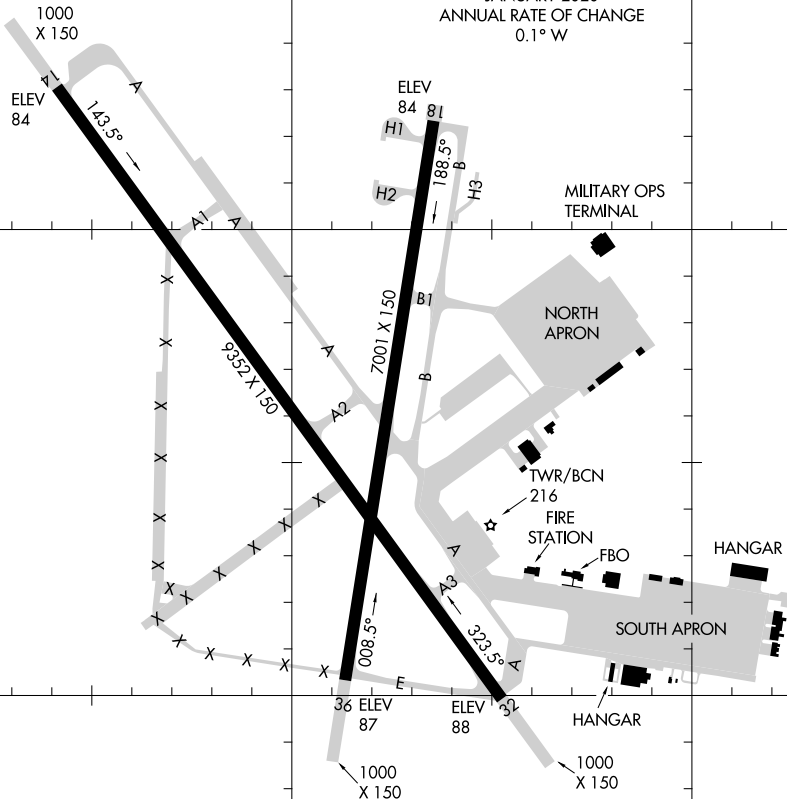

# AIRPORT DIAGRAM

AL-13 (FAA)

ALEXANDRIA INTL (AEX)  
ALEXANDRIA, LOUISIANA

ASOS  
123.975  
ALEXANDRIA TOWER  
127.35 269.2  
GND CON  
121.9 372.0  
CLNC DEL  
121.9

31°21.0'N

FIELD  
ELEV  
88

D

VAR 0.5° E  
JANUARY 2020  
ANNUAL RATE OF CHANGE  
0.1° W

CAUTION: BE ALERT TO RUNWAY CROSSING CLEARANCES.  
READBACK OF ALL RUNWAY HOLDING INSTRUCTIONS IS REQUIRED.

92°33.0'W

92°32.0'W

# AIRPORT DIAGRAM

21280

ALEXANDRIA, LOUISIANA  
ALEXANDRIA INTL (AEX)

SC-4, 26 DEC 2024 to 23 JAN 2025

SC-4, 26 DEC 2024 to 23 JAN 2025