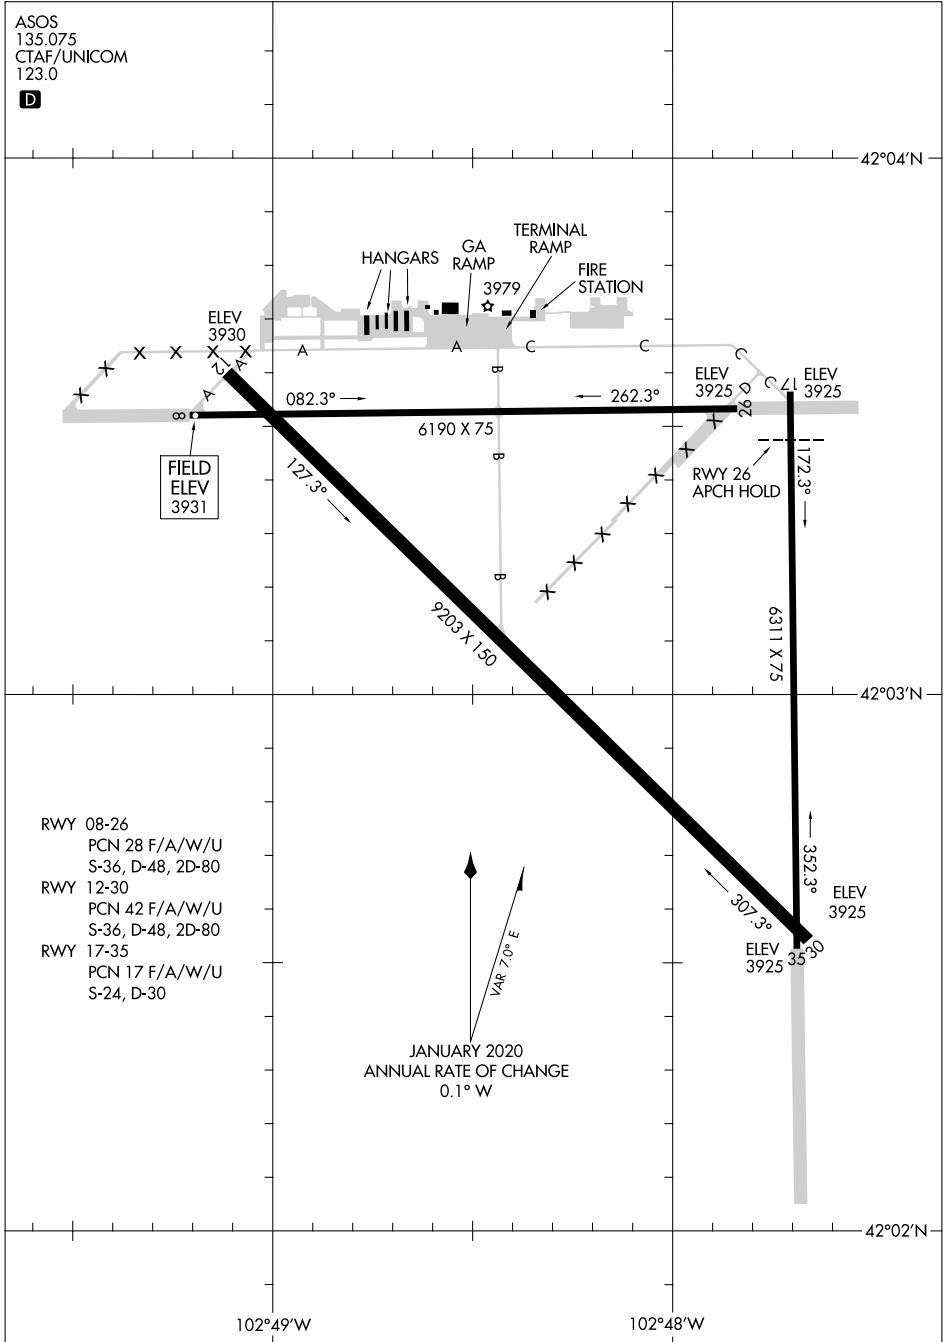

AIRPORT DIAGRAM

AL-16 (FAA)

ALLIANCE MUNI (AIA)
ALLIANCE, NEBRASKA

ASOS
135.075
CTAF/UNICOM
123.0

NC-2, 26 DEC 2024 to 23 JAN 2025

NC-2, 26 DEC 2024 to 23 JAN 2025

- RWY 08-26
PCN 28 F/A/W/U
S-36, D-48, 2D-80
- RWY 12-30
PCN 42 F/A/W/U
S-36, D-48, 2D-80
- RWY 17-35
PCN 17 F/A/W/U
S-24, D-30

VAR 7.0° E
JANUARY 2020
ANNUAL RATE OF CHANGE
0.1° W

AIRPORT DIAGRAM

ALLIANCE, NEBRASKA
ALLIANCE MUNI (AIA)