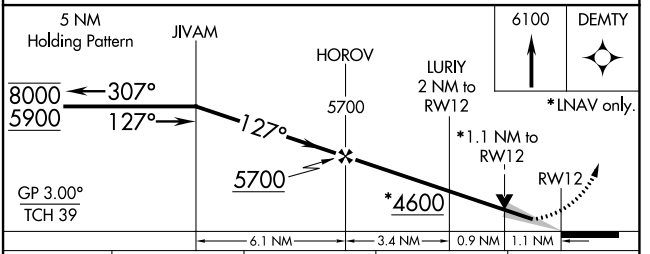

WAAS CH 61202 W12A	APP CRS 127°	Rwy Idg 9203 TDZE 3930 Apt Elev 3931
--	------------------------	---

RNAV (GPS) RWY 12

ALLIANCE MUNI (A1A)

RNP APCH. ▲ For uncompensated Baro-VNAV systems, LNAV/VNAV NA below -22°C or above 54°C.	MISSED APPROACH: Climb to 6100 direct DEMTY and hold.	
ASOS 135.075	DENVER CENTER 127.95 338.2	UNICOM 123.0 (CTAF) 0

CATEGORY	A	B	C	D
LPV DA	4180-1 250 (300-1)			
LNAV/VNAV DA	4273-1¼ 343 (400-1¼)			
LNAV MDA	4320-1	390 (400-1)	4320-1½ 390 (400-1½)	4320-1¼ 390 (400-1¼)
CIRCLING	4460-1 529 (600-1)	4520-1 589 (600-1)	4580-1¾ 649 (700-1¾)	4640-2¼ 709 (800-2¼)