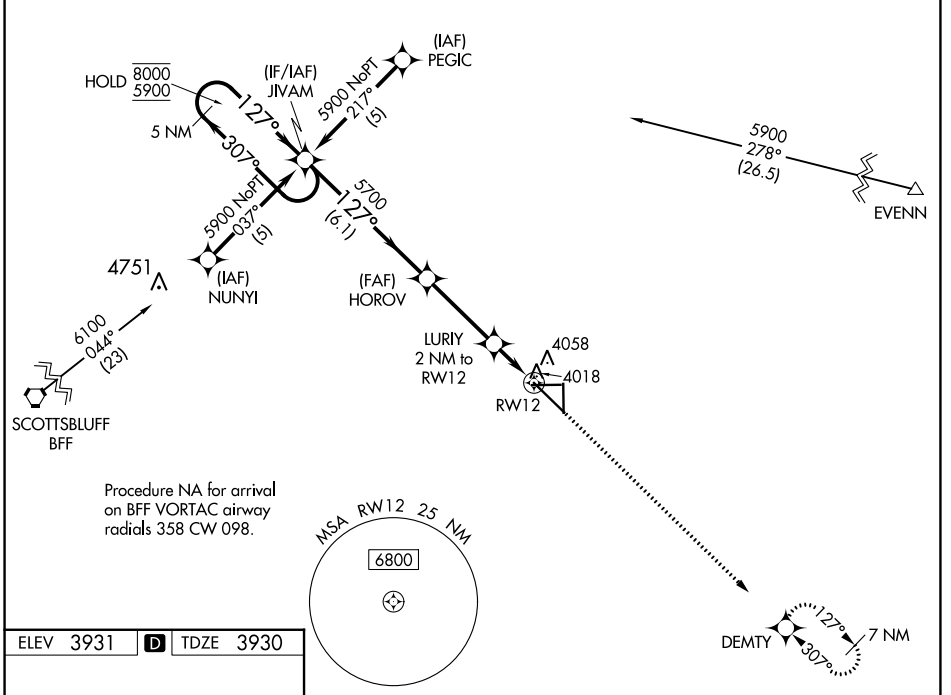

WAAS CH 61202 W12A	APP CRS 127°	Rwy Idg 9203 TDZE 3930 Apt Elev 3931
--	------------------------	---

RNAV (GPS) RWY 12

ALLIANCE MUNI (A1A)

RNP APCH. ▲ For uncompensated Baro-VNAV systems, LNAV/VNAV NA below -22°C or above 54°C.	MISSED APPROACH: Climb to 6100 direct DEMTY and hold.	
ASOS 135.075	DENVER CENTER 127.95 338.2	UNICOM 123.0 (CTAF) 0

CATEGORY	A	B	C	D
LPV DA	4180-1 250 (300-1)			
LNAV/VNAV DA	4273-1¼ 343 (400-1¼)			
LNAV MDA	4320-1	390 (400-1)	4320-1½ 390 (400-1½)	4320-1¼ 390 (400-1¼)
CIRCLING	4460-1 529 (600-1)	4520-1 589 (600-1)	4580-1¾ 649 (700-1¾)	4640-2¼ 709 (800-2¼)

NC-2, 26 DEC 2024 to 23 JAN 2025

NC-2, 26 DEC 2024 to 23 JAN 2025