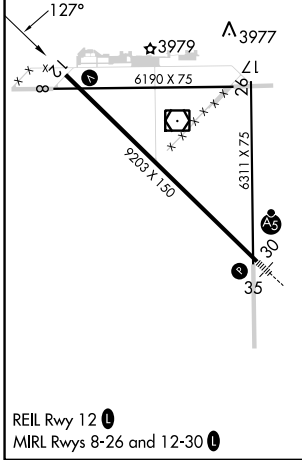

WAAS CH 61202 W12A	APP CRS 127°	Rwy Idg 9203 TDZE 3930 Apt Elev 3931
--	------------------------	---

RNAV (GPS) RWY 12

ALLIANCE MUNI (A1A)

RNP APCH. ▲ For uncompensated Baro-VNAV systems, LNAV/VNAV NA below -22°C or above 54°C.	MISSED APPROACH: Climb to 6100 direct DEMTY and hold.	
ASOS 135.075	DENVER CENTER 127.95 338.2	UNICOM 123.0 (CTAF) 0

CATEGORY	A	B	C	D
LPV DA	4180-1 250 (300-1)			
LNAV/VNAV DA	4273-1¼ 343 (400-1¼)			
LNAV MDA	4320-1	390 (400-1)	4320-1½ 390 (400-1½)	4320-1¼ 390 (400-1¼)
CIRCLING	4460-1 529 (600-1)	4520-1 589 (600-1)	4580-1¾ 649 (700-1¾)	4640-2¼ 709 (800-2¼)