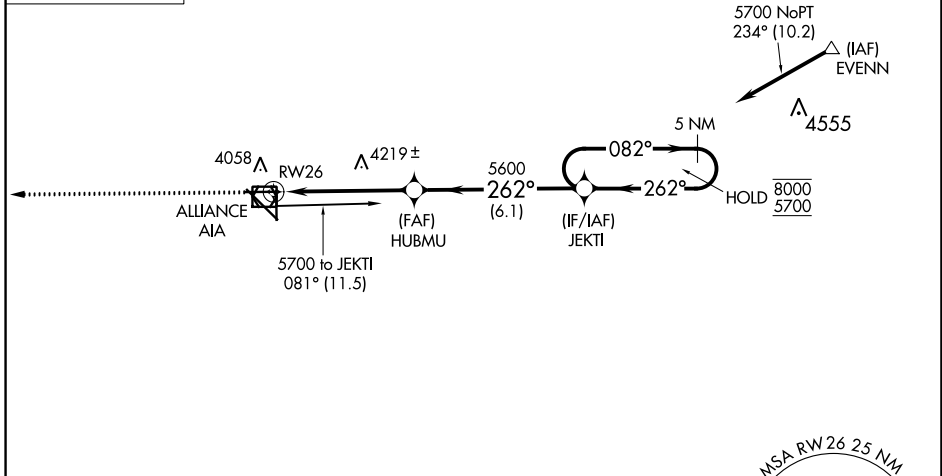

APP CRS	Rwy Idg	6190
262°	TDZE	3927
	Apt Elev	3931

RNAV (GPS) RWY 26

ALLIANCE MUNI (AIA)

RNP APCH.	MISSED APPROACH: Climb to 6000 direct WAKPA and hold.
-----------	---

ASOS 135.075	DENVER CENTER 127.95 338.2	UNICOM 123.0 (CTAF) 0
------------------------	--------------------------------------	---------------------------------

NC-2, 26 DEC 2024 to 23 JAN 2025

NC-2, 26 DEC 2024 to 23 JAN 2025

ELEV 3931	D	TDZE 3927
-----------	----------	-----------